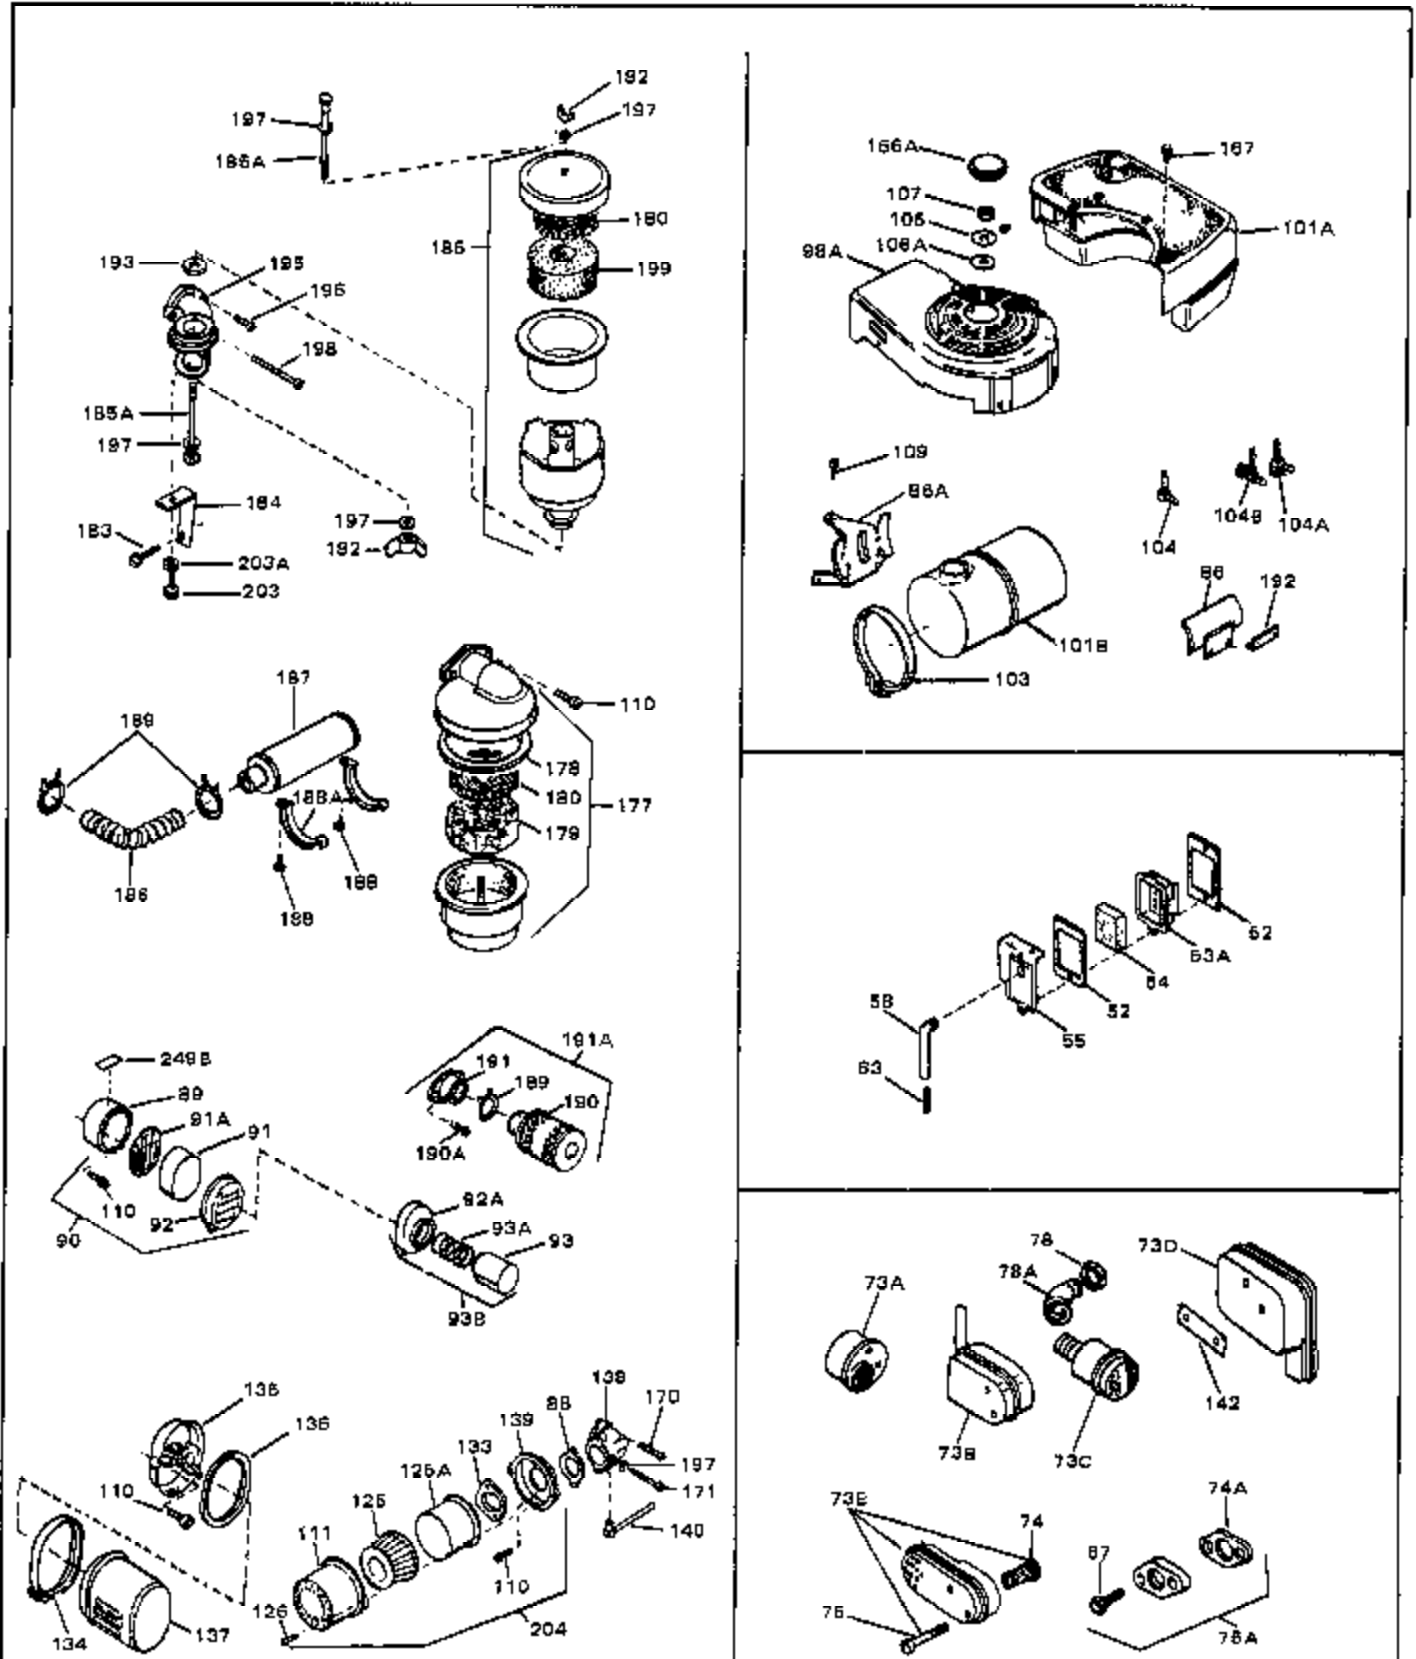

Ref #	Part Number	Qty	Description
52	31619	0	Gasket, Breather cover
63	31778	0	Spring, Coil
67	30063	0	Screw
74A	26754	0	Gasket, Exhaust
75A	730162	0	Kit, Muffler Adapter
75	27182	0	Screw, Hex hd. cap, 1/4-20 x 3-3/8
75	30298	0	Screw, Hex hd. cap, 1/4-20 x 2-1/2
75	650234	0	Screw, Hex hd. cap, 1/4-20 x 3
75	650243	0	Screw, Hex hd. cap, 1/4-20 x 2-3/4
75	650253	0	Screw, Hex hd. cap, 1/4-20 x 2-1/4
75	650493	0	Screw, Hex hd. Sems, 1/4-20 x 1-3/4
75	650795	0	Screw, Hex hd. cap, Sems, 1/4-20 x 2-5/16
78	27675	0	Nut, Conduit
78A	28885	0	Elbow, Exhaust (90ø)
78A	30617	0	Elbow, Exhaust (45ø)
88	27272	0	Gasket, Air cleaner
91A	29962	0	Screen, Air cleaner
93B	730510	0	Kit, Pre-cleaner
93A	450150	0	Spring, Pre-cleaner
93	450124	0	Bag, Pre-cleaner
104B	30863	0	Valve, Fuel shut-off
104	28584	0	Strainer & Elbow
104A	29683	0	Strainer & Shut-off
106	650490	0	Washer, Belleville
107	650607	0	Nut, Flywheel
109	650561	0	Screw
110	28820	0	Screw
110	29786	0	Screw
110	650399	0	Screw, Phil. fil. hd. Sems, 10-32 x 5/8
126	650152	0	Screw
133	30767	0	Spacer, Air cleaner
140	30635	0	Fitting, Breather
170	650163	0	Screw, Fil. hd. Sems, 10-32 x 7/8
171	650520	0	Screw
180	30731	0	Screen, Oil bath air cleaner
182	9577	0	Nut, Wing, 10-24
183	29511	0	Screw, Slotted hex washer hd., 1/4-20 x 7/16
184	30418	0	Bracket, Cleaner elbow
185A	650622	0	Bolt, Air cleaner
185	31404	0	Cleaner Assy., Oil bath
191A	730145	0	Air Cleaner Kit
192	29432	0	Bracket, Housing
193	27165	0	Gasket, Elbow
195	31473	0	Elbow, Air cleaner
196	650163	0	Screw, Fil. hd. Sems, 10-32 x 7/8
197	27183	0	Washer, Fiber
197	31905	0	Washer, Paper
198	650519	0	Screw
198	650520	0	Screw
199	31408	0	Element, Air cleaner
203	30688	0	Screw, Hex hd. Sems, 1/4-20 x 1/2
203A	650722	0	Lockwasher, 1/4
204	730127	0	Cleaner Assy., Air (Poly)
249B	30002	0	Decal, Air cleaner