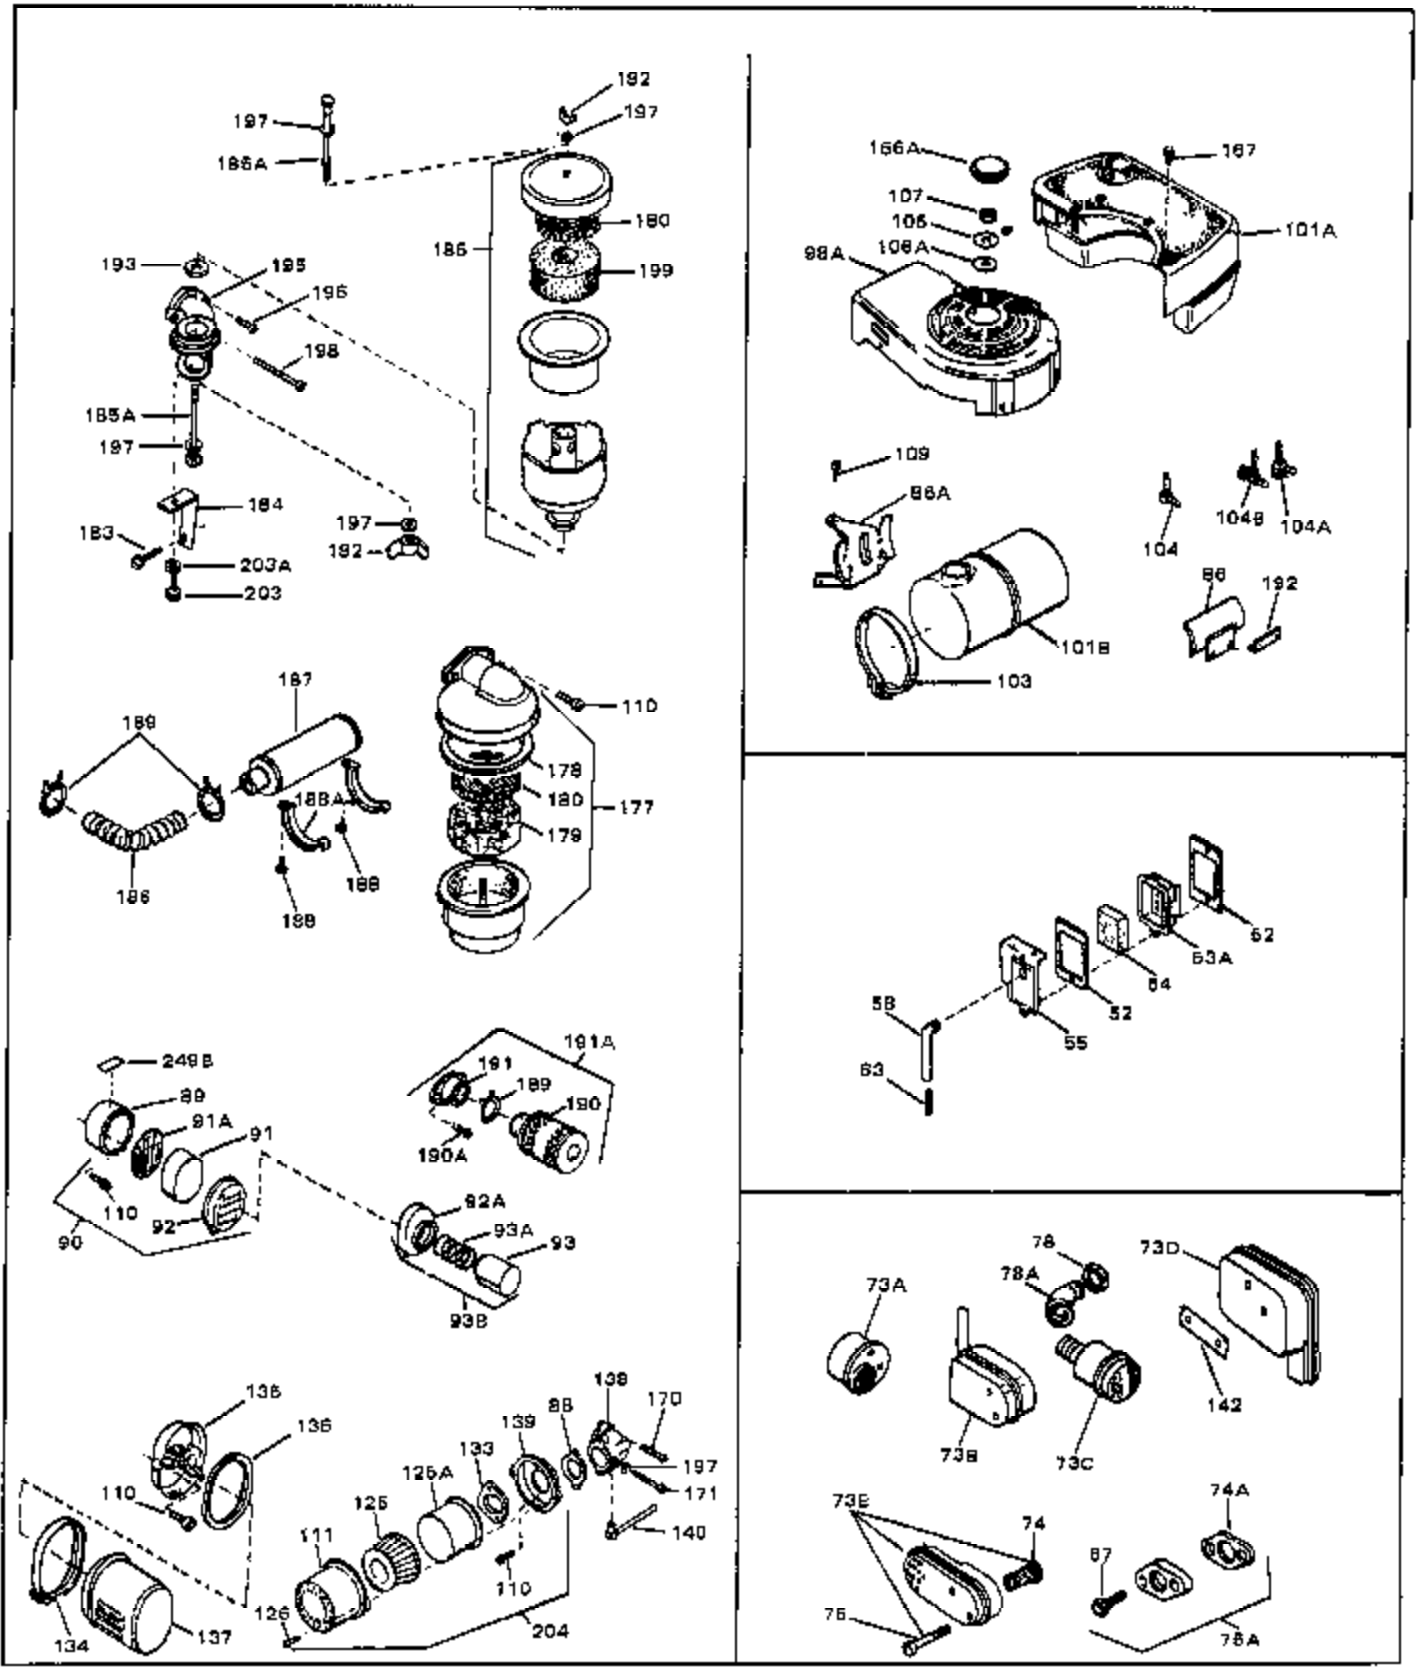

Ref #	Part Number	Qty	Description
52	31619	0	Gasket, Breather cover
63	31778	0	Spring, Coil
67	30063	0	Screw
74A	26754	0	Gasket, Exhaust
75A	730162	0	Kit, Muffler Adapter
75	27182	0	Screw, Hex hd. cap, 1/4-20 x 3-3/8
75	30298	0	Screw, Hex hd. cap, 1/4-20 x 2-1/2
75	650234	0	Screw, Hex hd. cap, 1/4-20 x 3
75	650243	0	Screw, Hex hd. cap, 1/4-20 x 2-3/4
75	650253	0	Screw, Hex hd. cap, 1/4-20 x 2-1/4
75	650493	0	Screw, Hex hd. Sems, 1/4-20 x 1-3/4
75	650795	0	Screw, Hex hd. cap, Sems, 1/4-20 x 2-5/16
78	27675	0	Nut, Conduit
78A	30617	0	Elbow, Exhaust (45°)
78A	28885	0	Elbow, Exhaust (90°)
88	27272	0	Gasket, Air cleaner
91A	29962	0	Screen, Air cleaner
93B	730510	0	Kit, Pre-cleaner
93A	450150	0	Spring, Pre-cleaner
93	450124	0	Bag, Pre-cleaner
104B	30863	0	Valve, Fuel shut-off
104	28584	0	Strainer & Elbow
104A	29683	0	Strainer & Shut-off
106	650490	0	Washer, Belleville
107	650491	0	Nut, Flywheel
109	650561	0	Screw
110	28820	0	Screw
110	29786	0	Screw
110	650399	0	Screw, Phil. fil. hd. Sems, 10-32 x 5/8
126	650152	0	Screw
133	30767	0	Spacer, Air cleaner
140	30635	0	Fitting, Breather
170	650163	0	Screw, Fil. hd. Sems, 10-32 x 7/8
171	650520	0	Screw
180	30731	0	Screen, Oil bath air cleaner
182	9577	0	Nut, Wing, 10-24
183	29511	0	Screw, Slotted hex washer hd., 1/4-20 x 7/16
184	30418	0	Bracket, Cleaner elbow
185A	650622	0	Bolt, Air cleaner
185	31404	0	Cleaner Assy., Oil bath
191A	730145	0	Air Cleaner Kit
192	29432	0	Bracket, Housing
193	27165	0	Gasket, Elbow
195	30687	0	Elbow, Air cleaner
196	650163	0	Screw, Fil. hd. Sems, 10-32 x 7/8
197	27183	0	Washer, Fiber
197	31905	0	Washer, Paper
198	650519	0	Screw
198	650520	0	Screw
199	31408	0	Element, Air cleaner
203	30688	0	Screw, Hex hd. Sems, 1/4-20 x 1/2
203A	650722	0	Lockwasher, 1/4
204	730127	0	Cleaner Assy., Air (Poly)
249B	30002	0	Decal, Air cleaner