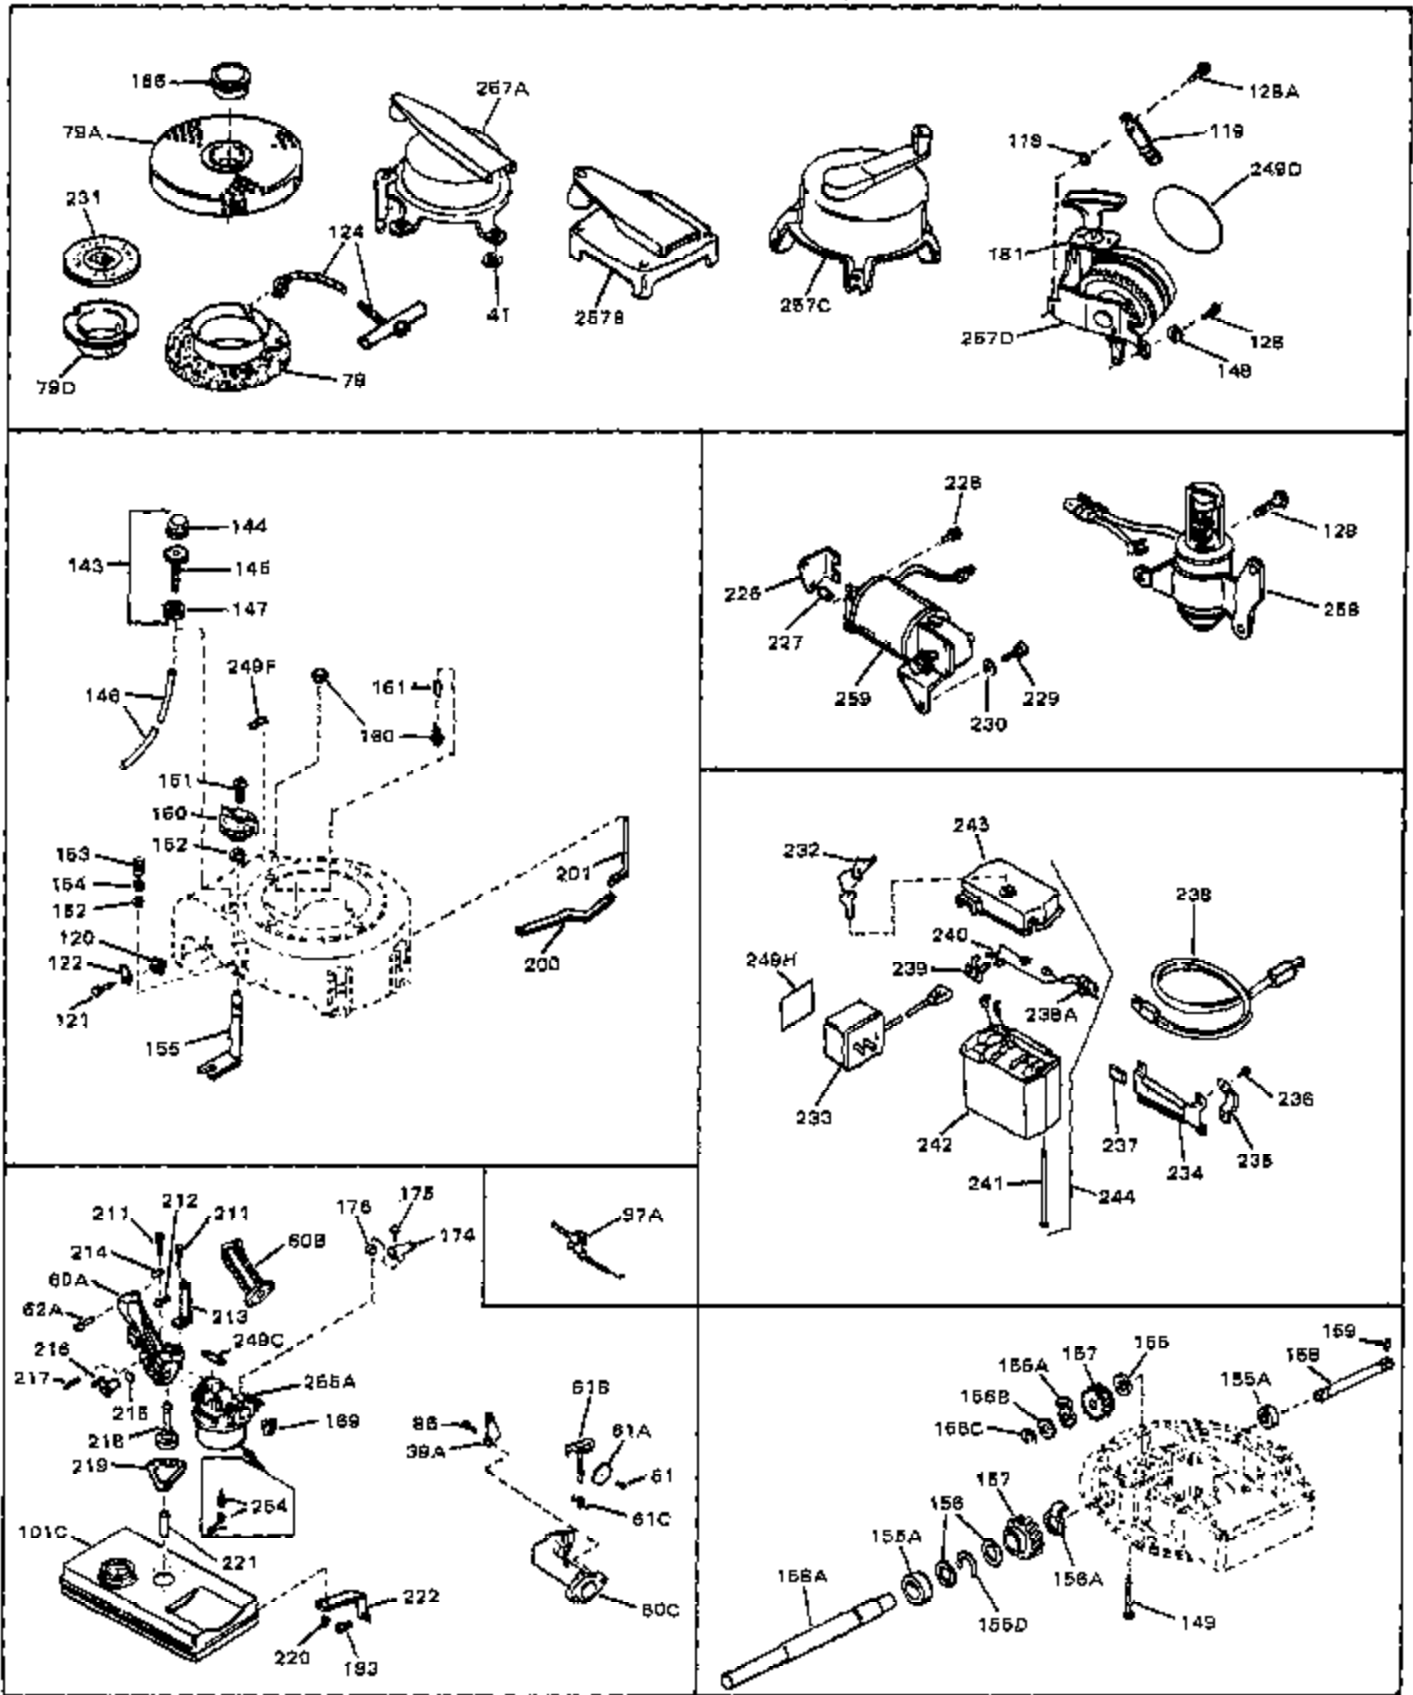

Ref #	Part Number	Qty	Description
41	27070	0	Lockwasher
41	27656	0	Washer, Flat
41	650168	0	Washer, Flat
79	30892	0	Pulley, Rope starter
79	31284	0	Hub & Screen Assy.
85	30564	0	Screw
85	6201	0	Screw
85	6202	0	Screw
124	590343	0	Rope & Handle Assy., Starter
128	650737	0	Screw, Hex washer hd. taptite, 1/4-20 x 1/2
148	8345	0	Washer, 1/4
149	650492	0	Screw
166	32119	0	Plug, Screen
166	32236	0	Plug, Screen
181	590441	0	Rope Guide Assy.
181	590516	0	Bracket Assy.
183	29511	0	Screw, Slotted hex washer hd., 1/4-20 x 7/16
254	631021	0	Inlet Needle, Seat & Clip Assy.
255A	631242	0	Carburetor
257A	590378	0	Starter, "Impulse"