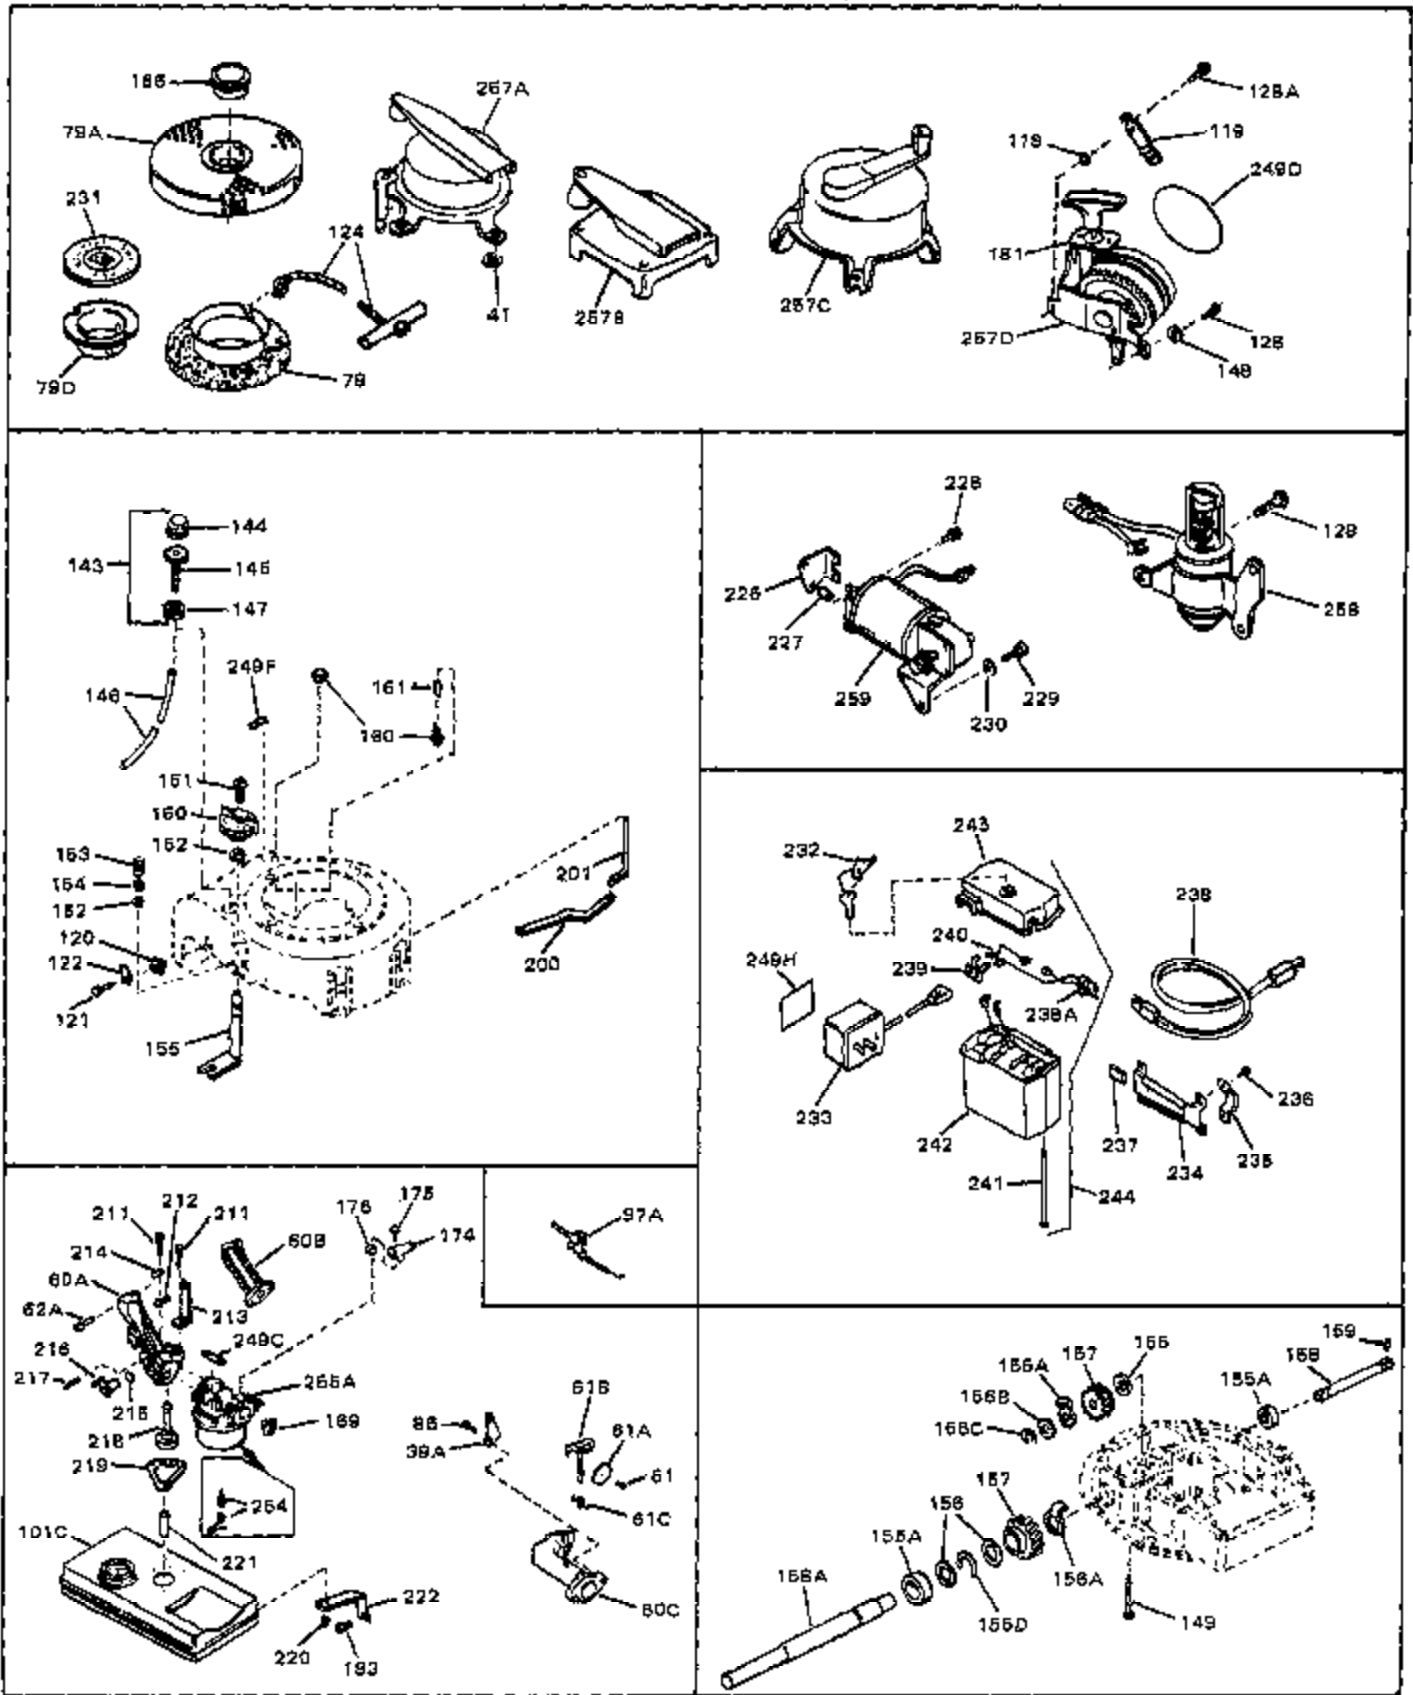

Ref #	Part Number	Qty	Description
41	27070	0	Lockwasher
41	27656	0	Washer, Flat
41	650168	0	Washer, Flat
79D	590416	0	Cup, Starter
79	30892	0	Pulley, Rope starter
85	30564	0	Screw
85	6201	0	Screw
85	6202	0	Screw
124	590343	0	Rope & Handle Assy., Starter
128	650737	0	Screw, Hex washer hd. taptite, 1/4-20 x 1/2
148	8345	0	Washer, 1/4
149	650492	0	Screw
166	32119	0	Plug, Screen
166	32236	0	Plug, Screen
181	590441	0	Rope Guide Assy.
181	590516	0	Bracket Assy.
183	29511	0	Screw, Slotted hex washer hd., 1/4-20 x 7/16
249C	31495	0	Decal, Speed control
254	631021	0	Inlet Needle, Seat & Clip Assy.
255A	631242	0	Carburetor