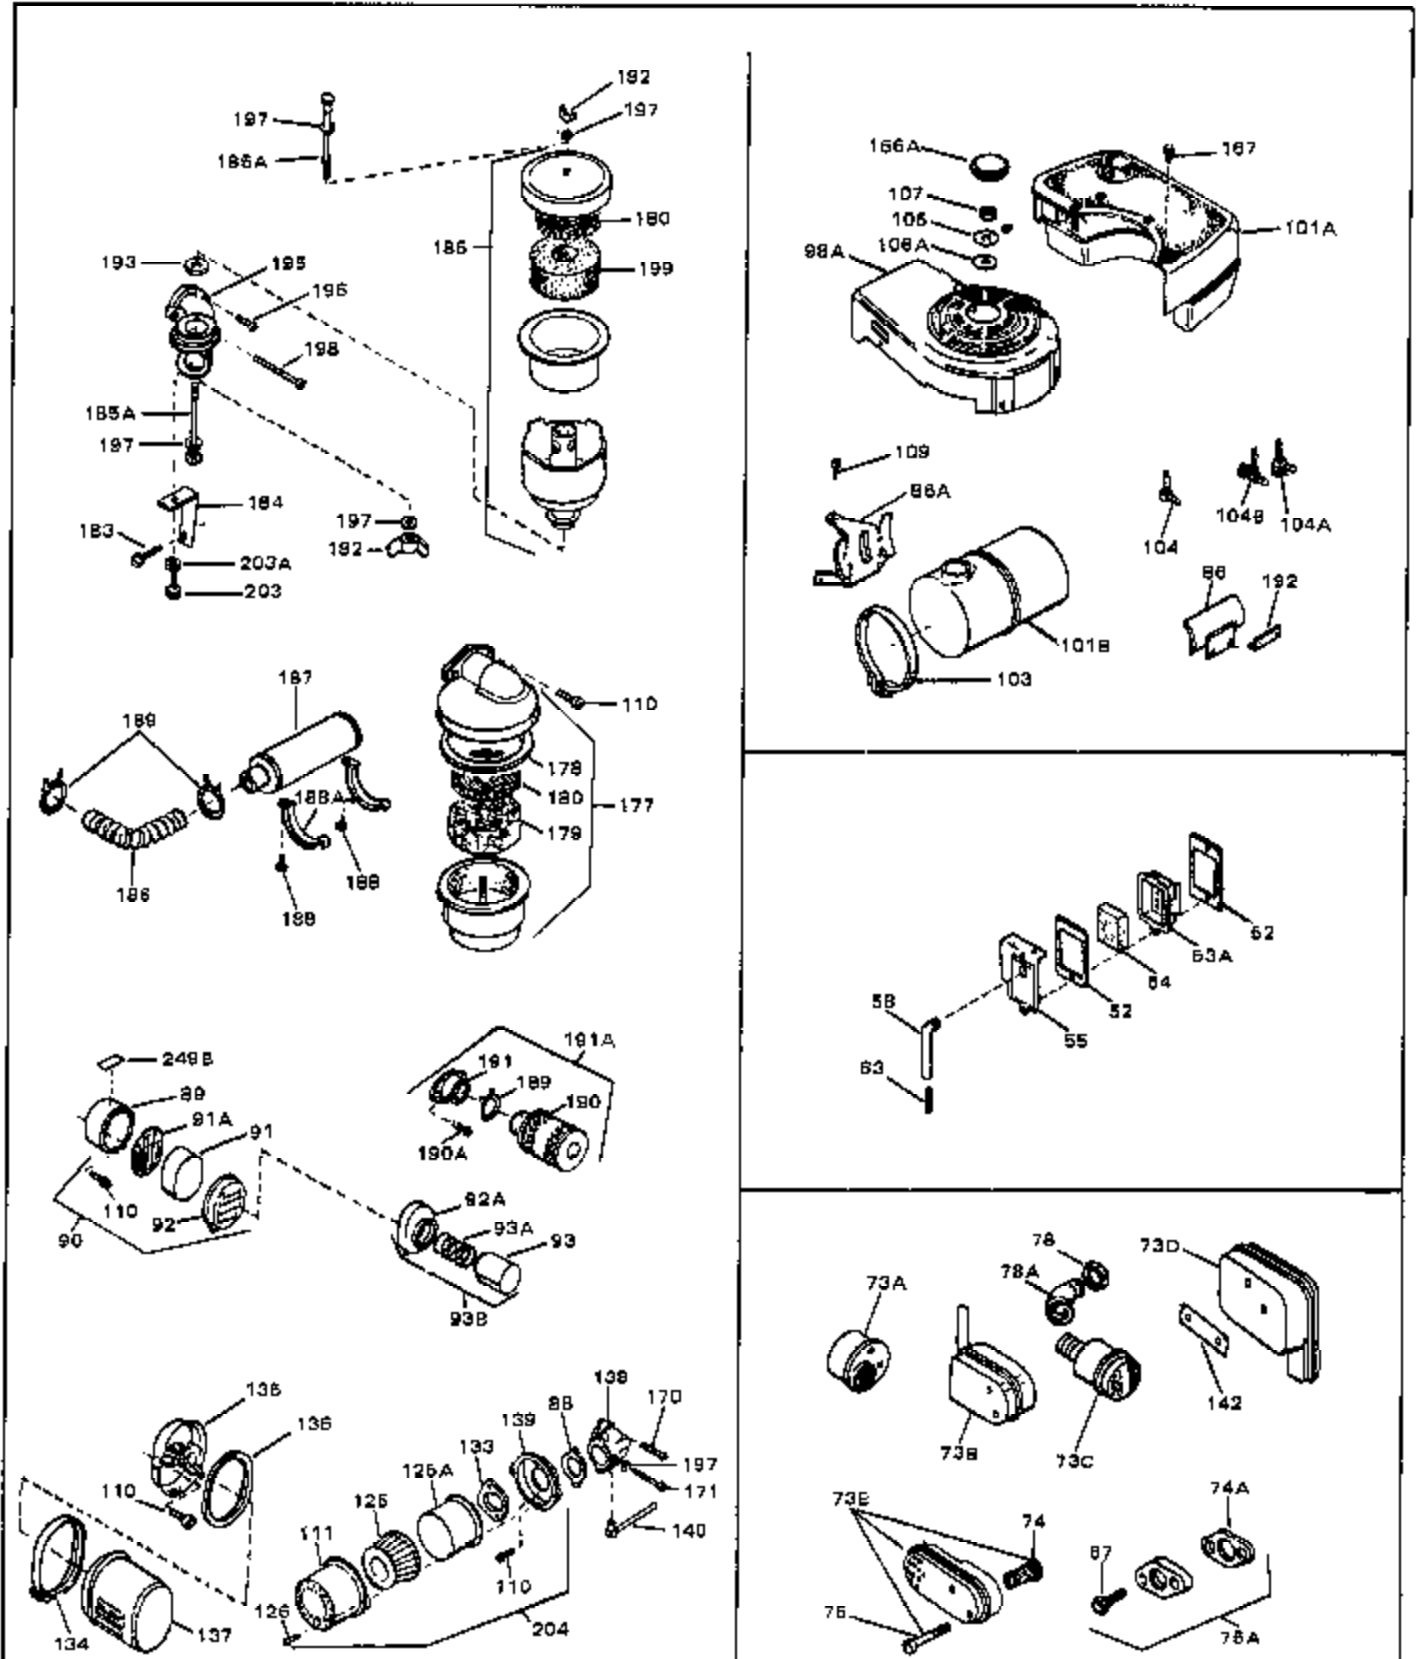

Ref #	Part Number	Qty	Description
52	31619	0	Gasket, Breather cover
63	31778	0	Spring, Coil
67	30063	0	Screw
74A	26754	0	Gasket, Exhaust
75	27182	0	Screw, Hex hd. cap, 1/4-20 x 3-3/8
75	30298	0	Screw, Hex hd. cap, 1/4-20 x 2-1/2
75	650234	0	Screw, Hex hd. cap, 1/4-20 x 3
75	650243	0	Screw, Hex hd. cap, 1/4-20 x 2-3/4
75	650253	0	Screw, Hex hd. cap, 1/4-20 x 2-1/4
75	650493	0	Screw, Hex hd. Sems, 1/4-20 x 1-3/4
75	650795	0	Screw, Hex hd. cap, Sems, 1/4-20 x 2-5/16
75A	730162	0	Kit, Muffler Adapter
78	27675	0	Nut, Conduit
78A	28885	0	Elbow, Exhaust (90ø)
78A	30617	0	Elbow, Exhaust (45ø)
88	27272	0	Gasket, Air cleaner
89	31312	0	Body, Air cleaner
90	31545	0	Cleaner Assy., Air
91	29961	0	Element, Air cleaner
91A	29962	0	Screen, Air cleaner
92	30585	0	Cover, Air cleaner
93A	450150	0	Spring, Pre-cleaner
93B	730510	0	Kit, Pre-cleaner
93	450124	0	Bag, Pre-cleaner
104B	30863	0	Valve, Fuel shut-off
104A	29683	0	Strainer & Shut-off
104	28584	0	Strainer & Elbow
106	650490	0	Washer, Belleville
107	650607	0	Nut, Flywheel
109	650561	0	Screw
110	28820	0	Screw
110	29786	0	Screw
110	650399	0	Screw, Phil. fil. hd. Sems, 10-32 x 5/8
126	650152	0	Screw
133	30767	0	Spacer, Air cleaner
140	30635	0	Fitting, Breather
170	650163	0	Screw, Fil. hd. Sems, 10-32 x 7/8
171	650520	0	Screw
182	9577	0	Nut, Wing, 10-24
183	29511	0	Screw, Slotted hex washer hd., 1/4-20 x 7/16
184	30418	0	Bracket, Cleaner elbow
191A	730145	0	Air Cleaner Kit
192	29432	0	Bracket, Housing
193	27165	0	Gasket, Elbow
196	650163	0	Screw, Fil. hd. Sems, 10-32 x 7/8
197	27183	0	Washer, Fiber
197	31905	0	Washer, Paper
198	650519	0	Screw
198	650520	0	Screw
199	31408	0	Element, Air cleaner
203A	650722	0	Lockwasher, 1/4
203	30688	0	Screw, Hex hd. Sems, 1/4-20 x 1/2
204	730127	0	Cleaner Assy., Air (Poly)
249B	30002	0	Decal, Air cleaner