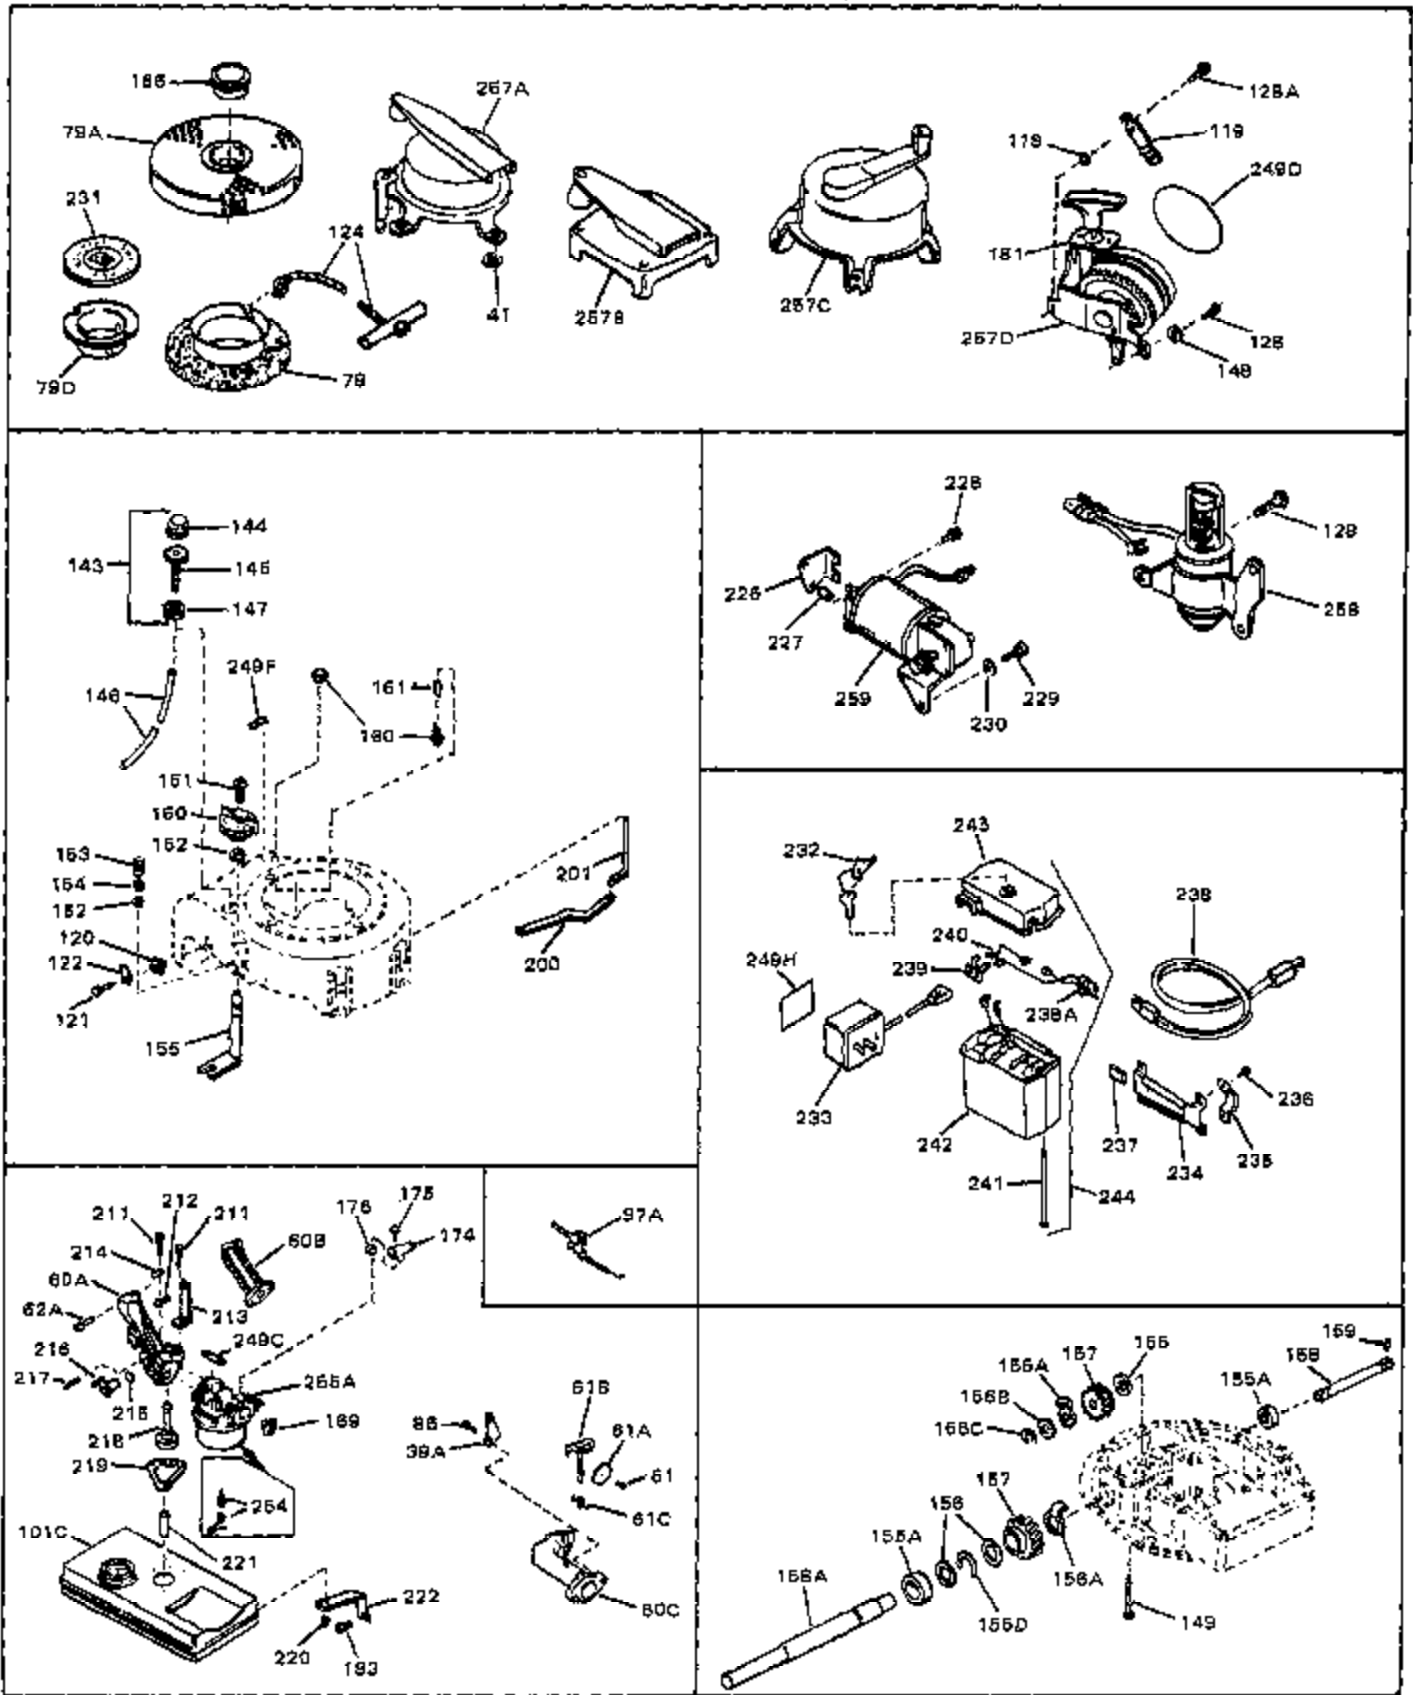

Engine Parts List #2

Ref #	Part Number	Qty	Description
41	27070	0	Lockwasher
41	27656	0	Washer, Flat
41	650168	0	Washer, Flat
79A	32237	0	Screen, Flywheel
79	30892	0	Pulley, Rope starter
85	30564	0	Screw
85	6201	0	Screw
85	6202	0	Screw
124	590343	0	Rope & Handle Assy., Starter
128	650737	0	Screw, Hex washer hd. taptite, 1/4-20 x 1/2
143	32182	0	Primer Assy.
144	32183	0	Bulb, Primer
145	32184	0	Body, Primer
146	32180A	0	Line, Primer
147	32312	0	Retainer, Primer bulb
148	8345	0	Washer, 1/4
149	650492	0	Screw
150	32406	0	Knob, Control
151	650627	0	Screw
152	32309	0	Ring, Retainer
153	32308	0	Spring, Compression
154	650626	0	Washer, Flat
155	32405	0	Lever, Carburetor control
166	32119	0	Plug, Screen
166	32236	0	Plug, Screen
181	590441	0	Rope Guide Assy.
181	590516	0	Bracket Assy.
183	29511	0	Screw, Slotted hex washer hd., 1/4-20 x 7/16
257D	590450A	0	Starter, Side mount rewind