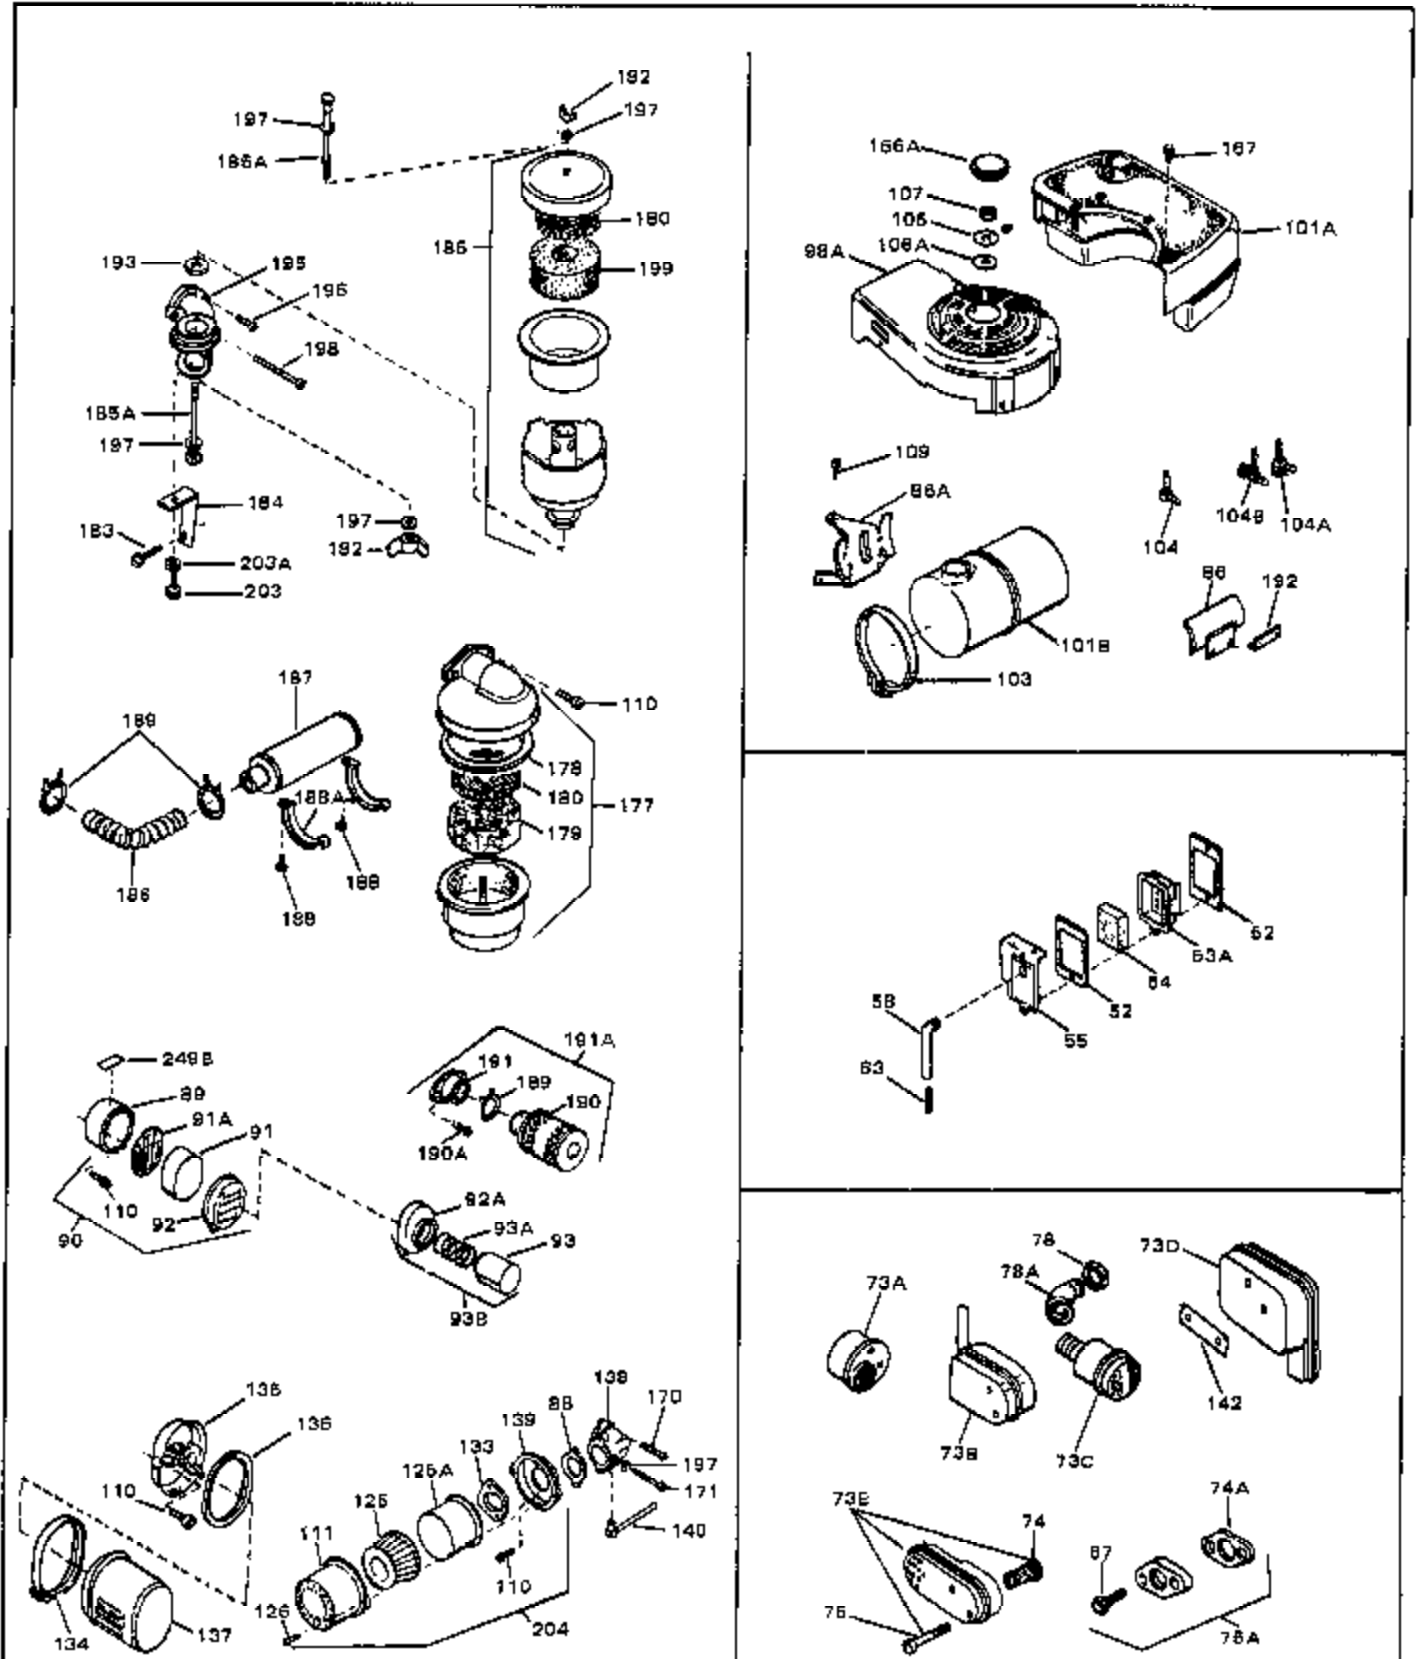

Ref #	Part Number	Qty	Description
52	31619	0	Gasket, Breather cover
63	31778	0	Spring, Coil
67	30063	0	Screw
74A	26754	0	Gasket, Exhaust
75	27182	0	Screw, Hex hd. cap, 1/4-20 x 3-3/8
75	30298	0	Screw, Hex hd. cap, 1/4-20 x 2-1/2
75	650234	0	Screw, Hex hd. cap, 1/4-20 x 3
75	650243	0	Screw, Hex hd. cap, 1/4-20 x 2-3/4
75	650253	0	Screw, Hex hd. cap, 1/4-20 x 2-1/4
75	650493	0	Screw, Hex hd. Sems, 1/4-20 x 1-3/4
75	650795	0	Screw, Hex hd. cap, Sems, 1/4-20 x 2-5/16
75A	730162	0	Kit, Muffler Adapter
78	27675	0	Nut, Conduit
78A	28885	0	Elbow, Exhaust (90°)
78A	30617	0	Elbow, Exhaust (45°)
88	27272	0	Gasket, Air cleaner
89	31312	0	Body, Air cleaner
90	31545	0	Cleaner Assy., Air
91	29961	0	Element, Air cleaner
91A	29962	0	Screen, Air cleaner
92	30585	0	Cover, Air cleaner
93A	450150	0	Spring, Pre-cleaner
93B	730510	0	Kit, Pre-cleaner
93	450124	0	Bag, Pre-cleaner
104B	30863	0	Valve, Fuel shut-off
104A	29683	0	Strainer & Shut-off
104	28584	0	Strainer & Elbow
106	650490	0	Washer, Belleville
107	650607	0	Nut, Flywheel
109	650561	0	Screw
110	28820	0	Screw
110	29786	0	Screw
110	650399	0	Screw, Phil. fil. hd. Sems, 10-32 x 5/8
126	650152	0	Screw
133	30767	0	Spacer, Air cleaner
140	30635	0	Fitting, Breather
170	650163	0	Screw, Fil. hd. Sems, 10-32 x 7/8
171	650520	0	Screw
182	9577	0	Nut, Wing, 10-24
183	29511	0	Screw, Slotted hex washer hd., 1/4-20 x 7/16
184	30418	0	Bracket, Cleaner elbow
191A	730145	0	Air Cleaner Kit
192	29432	0	Bracket, Housing
193	27165	0	Gasket, Elbow
196	650163	0	Screw, Fil. hd. Sems, 10-32 x 7/8
197	27183	0	Washer, Fiber
197	31905	0	Washer, Paper
198	650519	0	Screw
198	650520	0	Screw
199	31408	0	Element, Air cleaner
203A	650722	0	Lockwasher, 1/4
203	30688	0	Screw, Hex hd. Sems, 1/4-20 x 1/2
204	730127	0	Cleaner Assy., Air (Poly)
249B	30002	0	Decal, Air cleaner