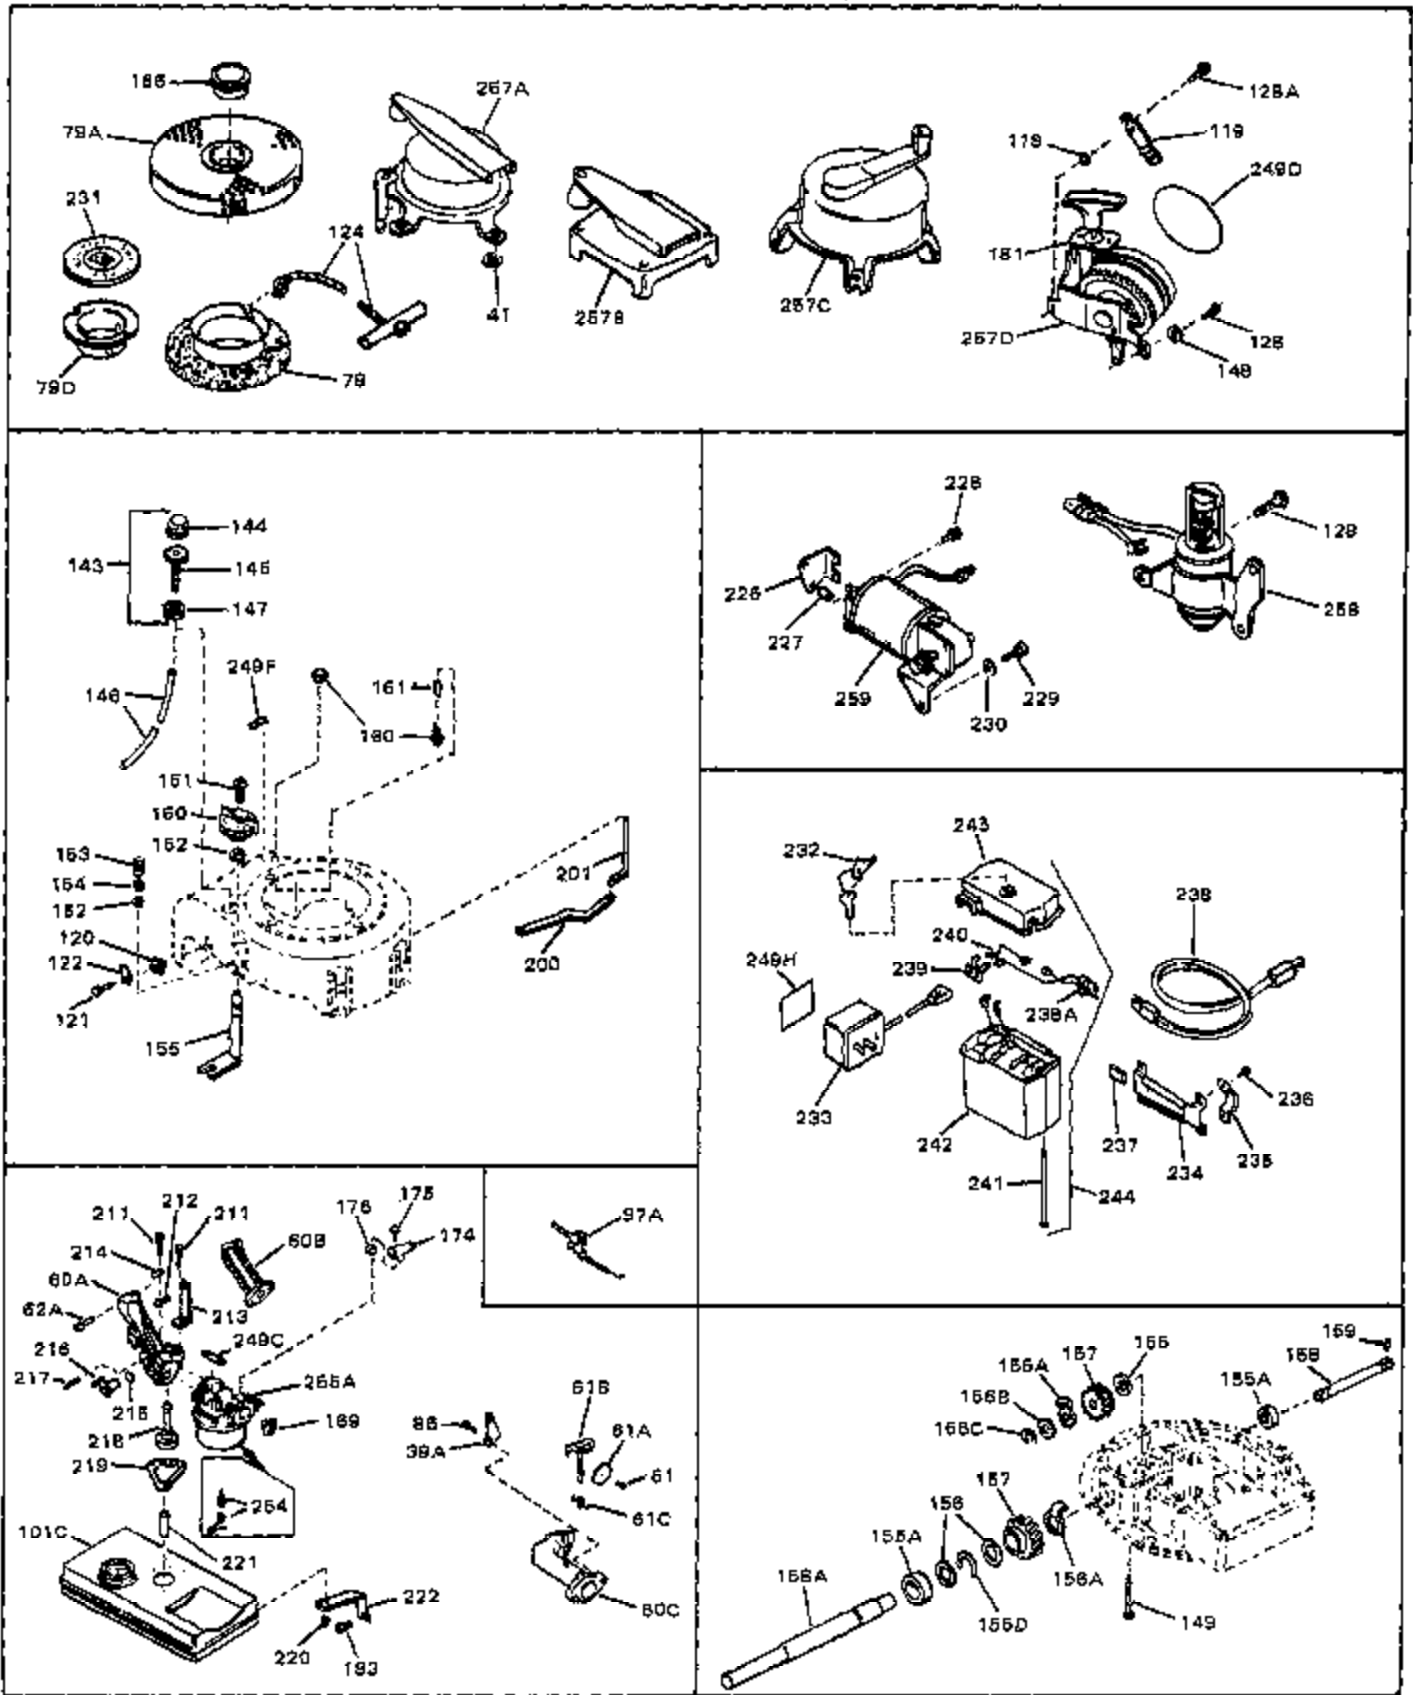

Engine Parts List #2

Ref #	Part Number	Qty	Description
41	27070	0	Lockwasher
41	27656	0	Washer, Flat
41	650168	0	Washer, Flat
79D	590416	0	Cup, Starter
79	30892	0	Pulley, Rope starter
85	30564	0	Screw
85	6201	0	Screw
85	6202	0	Screw
124	590343	0	Rope & Handle Assy., Starter
128	650737	0	Screw, Hex washer hd. taptite, 1/4-20 x 1/2
148	8345	0	Washer, 1/4
149	650492	0	Screw
150	32406	0	Knob, Control
151	650627	0	Screw
152	32309	0	Ring, Retainer
153	32308	0	Spring, Compression
154	650626	0	Washer, Flat
155	32405	0	Lever, Carburetor control
166	32119	0	Plug, Screen
166	32236	0	Plug, Screen
181	590441	0	Rope Guide Assy.
181	590516	0	Bracket Assy.
183	29511	0	Screw, Slotted hex washer hd., 1/4-20 x 7/16