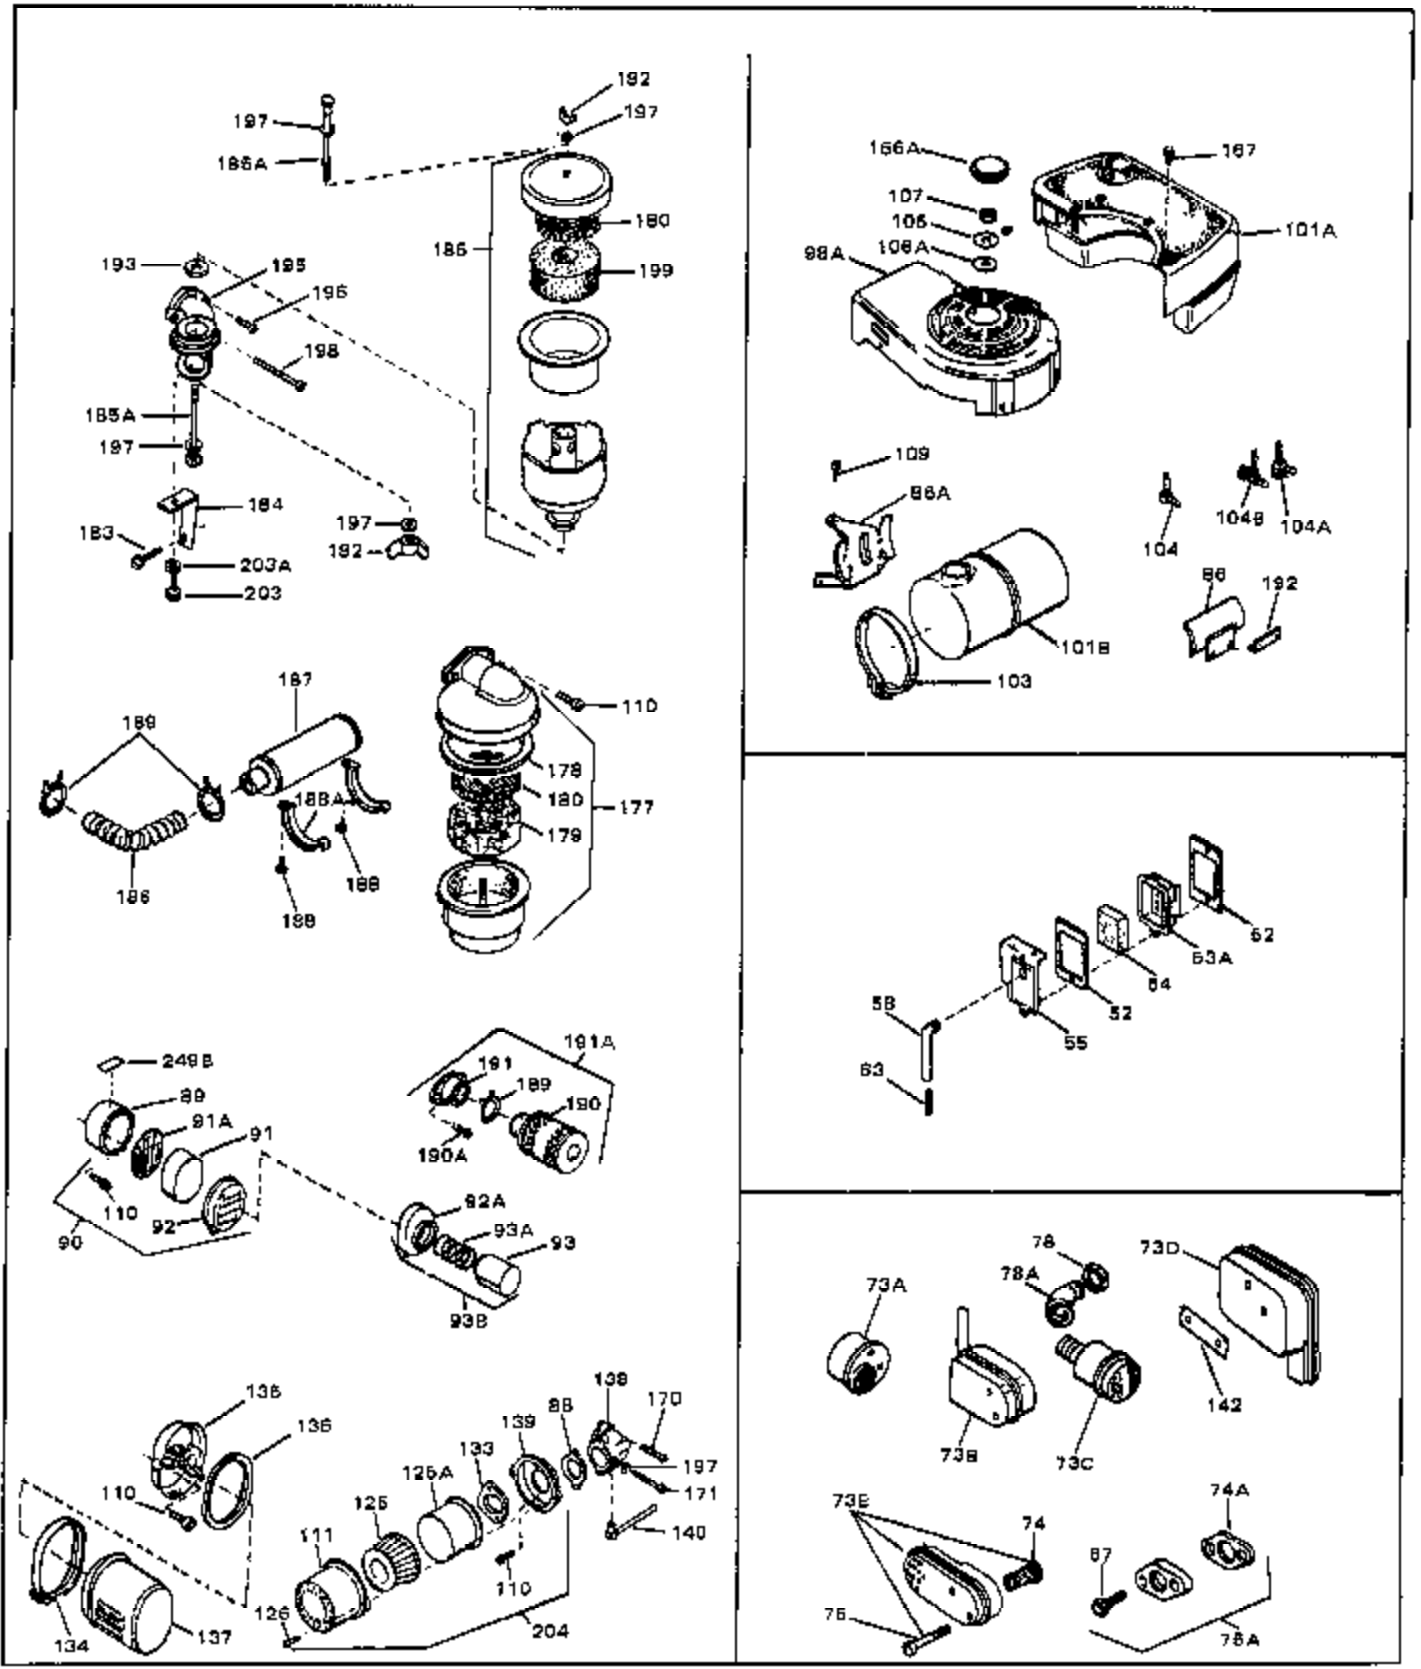

Ref #	Part Number	Qty	Description
52	31619	0	Gasket, Breather cover
63	31778	0	Spring, Coil
67	30063	0	Screw
73B	30326	0	Muffler
74A	26754	0	Gasket, Exhaust
75	27182	0	Screw, Hex hd. cap, 1/4-20 x 3-3/8
75	30298	0	Screw, Hex hd. cap, 1/4-20 x 2-1/2
75	650234	0	Screw, Hex hd. cap, 1/4-20 x 3
75	650243	0	Screw, Hex hd. cap, 1/4-20 x 2-3/4
75	650253	0	Screw, Hex hd. cap, 1/4-20 x 2-1/4
75	650493	0	Screw, Hex hd. Sems, 1/4-20 x 1-3/4
75	650795	0	Screw, Hex hd. cap, Sems, 1/4-20 x 2-5/16
75A	730162	0	Kit, Muffler Adapter
78A	28885	0	Elbow, Exhaust (90°)
78A	30617	0	Elbow, Exhaust (45°)
78	27675	0	Nut, Conduit
88	27272	0	Gasket, Air cleaner
89	31312	0	Body, Air cleaner
90	31545	0	Cleaner Assy., Air
91A	29962	0	Screen, Air cleaner
91	29961	0	Element, Air cleaner
92	30585	0	Cover, Air cleaner
93B	730510	0	Kit, Pre-cleaner
93	450124	0	Bag, Pre-cleaner
93A	450150	0	Spring, Pre-cleaner
104B	30863	0	Valve, Fuel shut-off
104	28584	0	Strainer & Elbow
104A	29683	0	Strainer & Shut-off
106	650490	0	Washer, Belleville
107	650607	0	Nut, Flywheel
109	650561	0	Screw
110	28820	0	Screw
110	29786	0	Screw
110	650399	0	Screw, Phil. fil. hd. Sems, 10-32 x 5/8
126	650152	0	Screw
133	30767	0	Spacer, Air cleaner
140	30635	0	Fitting, Breather
170	650163	0	Screw, Fil. hd. Sems, 10-32 x 7/8
171	650520	0	Screw
182	9577	0	Nut, Wing, 10-24
183	29511	0	Screw, Slotted hex washer hd., 1/4-20 x 7/16
184	30418	0	Bracket, Cleaner elbow
191A	730145	0	Air Cleaner Kit
192	29432	0	Bracket, Housing
193	27165	0	Gasket, Elbow
196	650163	0	Screw, Fil. hd. Sems, 10-32 x 7/8
197	27183	0	Washer, Fiber
197	31905	0	Washer, Paper
198	650519	0	Screw
198	650520	0	Screw
199	31408	0	Element, Air cleaner
203	30688	0	Screw, Hex hd. Sems, 1/4-20 x 1/2
203A	650722	0	Lockwasher, 1/4
204	730127	0	Cleaner Assy., Air (Poly)
249B	30002	0	Decal, Air cleaner