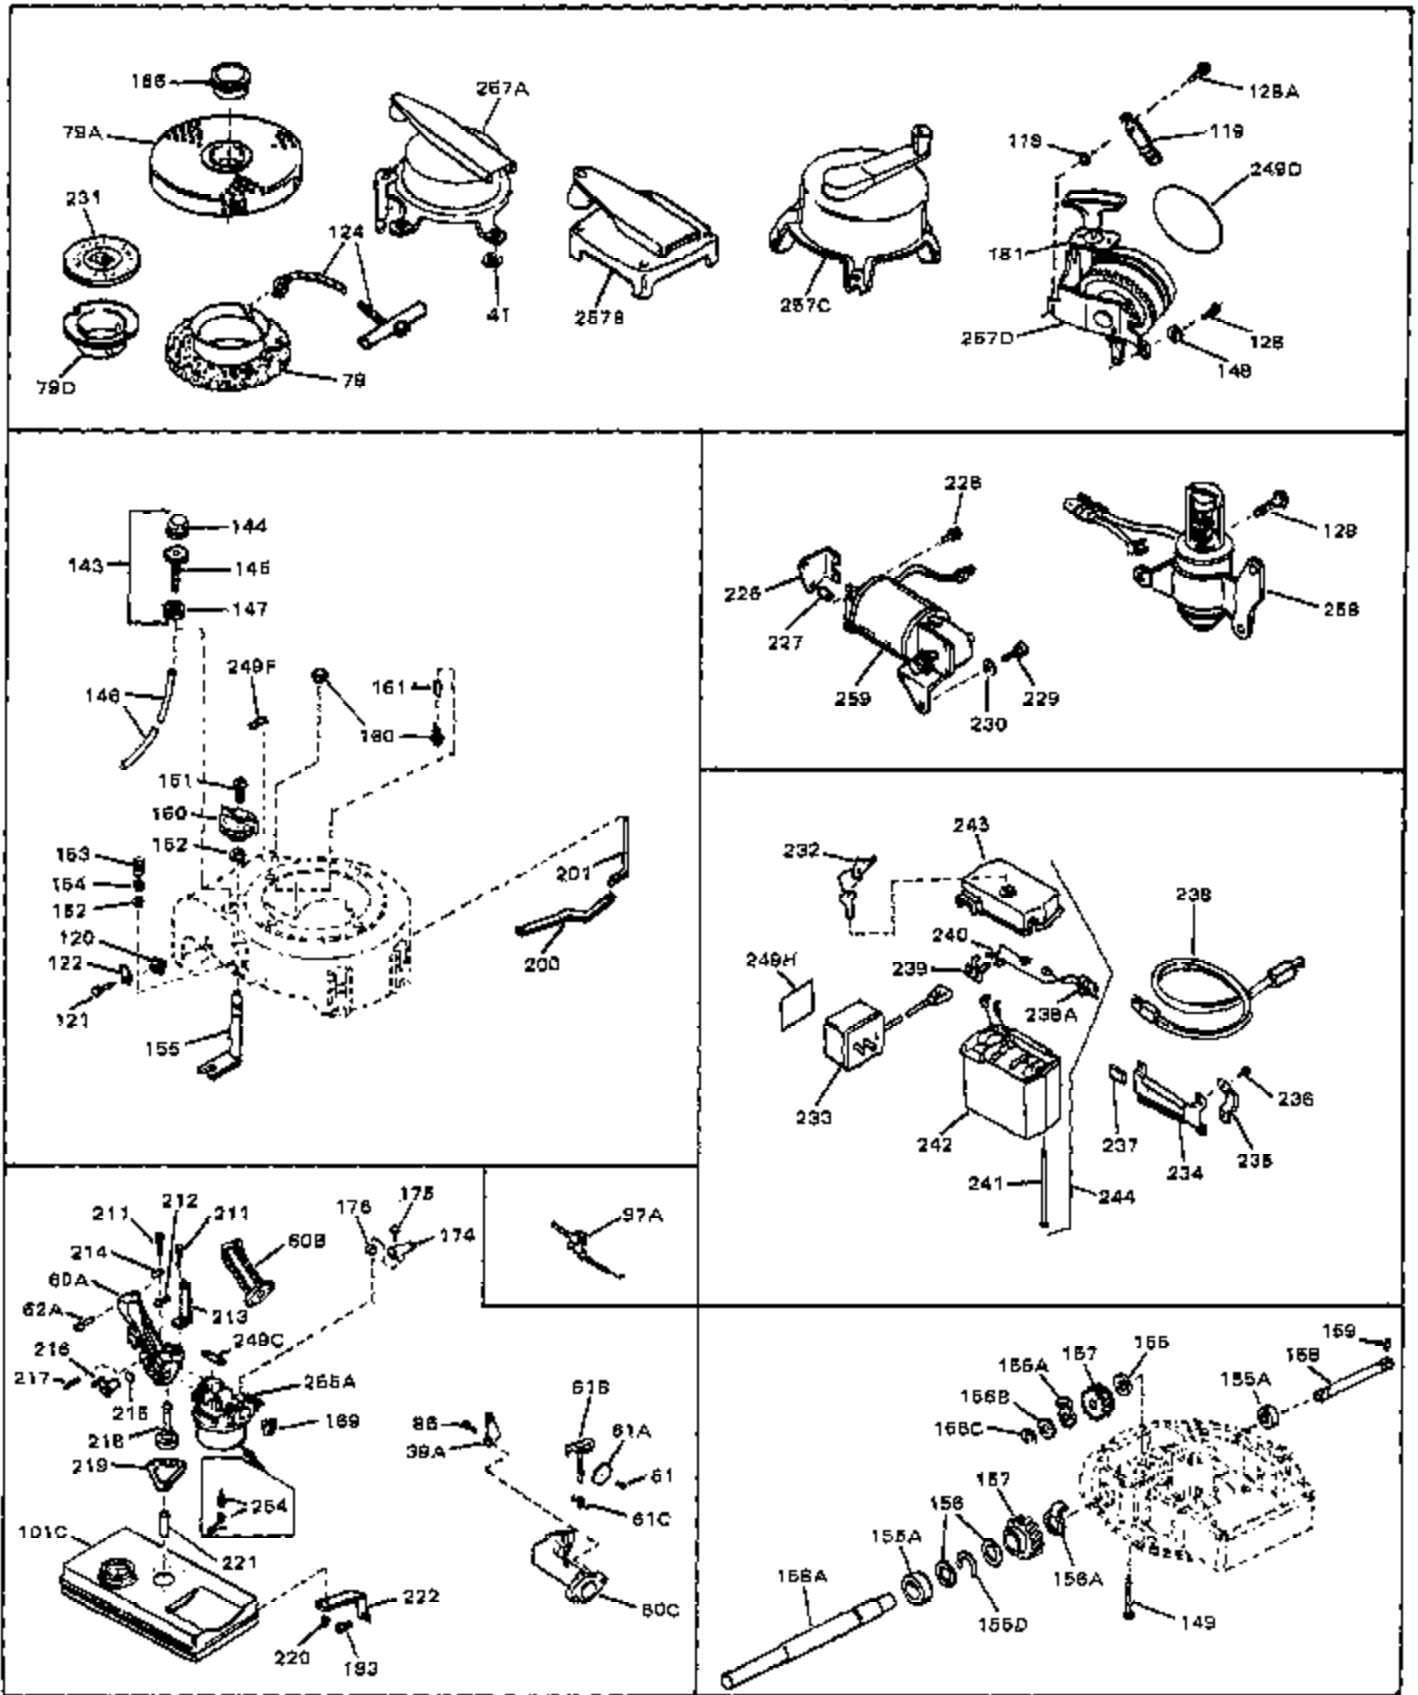

Engine Parts List #2

Ref #	Part Number	Qty	Description
41	27070	0	Lockwasher
41	27656	0	Washer, Flat
41	650168	0	Washer, Flat
79A	32237	0	Screen, Flywheel
79	30892	0	Pulley, Rope starter
85	30564	0	Screw
85	6201	0	Screw
85	6202	0	Screw
124	590343	0	Rope & Handle Assy., Starter
128	650737	0	Screw, Hex washer hd. taptite, 1/4-20 x 1/2
148	8345	0	Washer, 1/4
149	650492	0	Screw
166	32119	0	Plug, Screen
166	32236	0	Plug, Screen
181	590441	0	Rope Guide Assy.
181	590516	0	Bracket Assy.
183	29511	0	Screw, Slotted hex washer hd., 1/4-20 x 7/16
249C	31495	0	Decal, Speed control
254	631021	0	Inlet Needle, Seat & Clip Assy.
255A	631242	0	Carburetor
257D	590450A	0	Starter, Side mount rewind