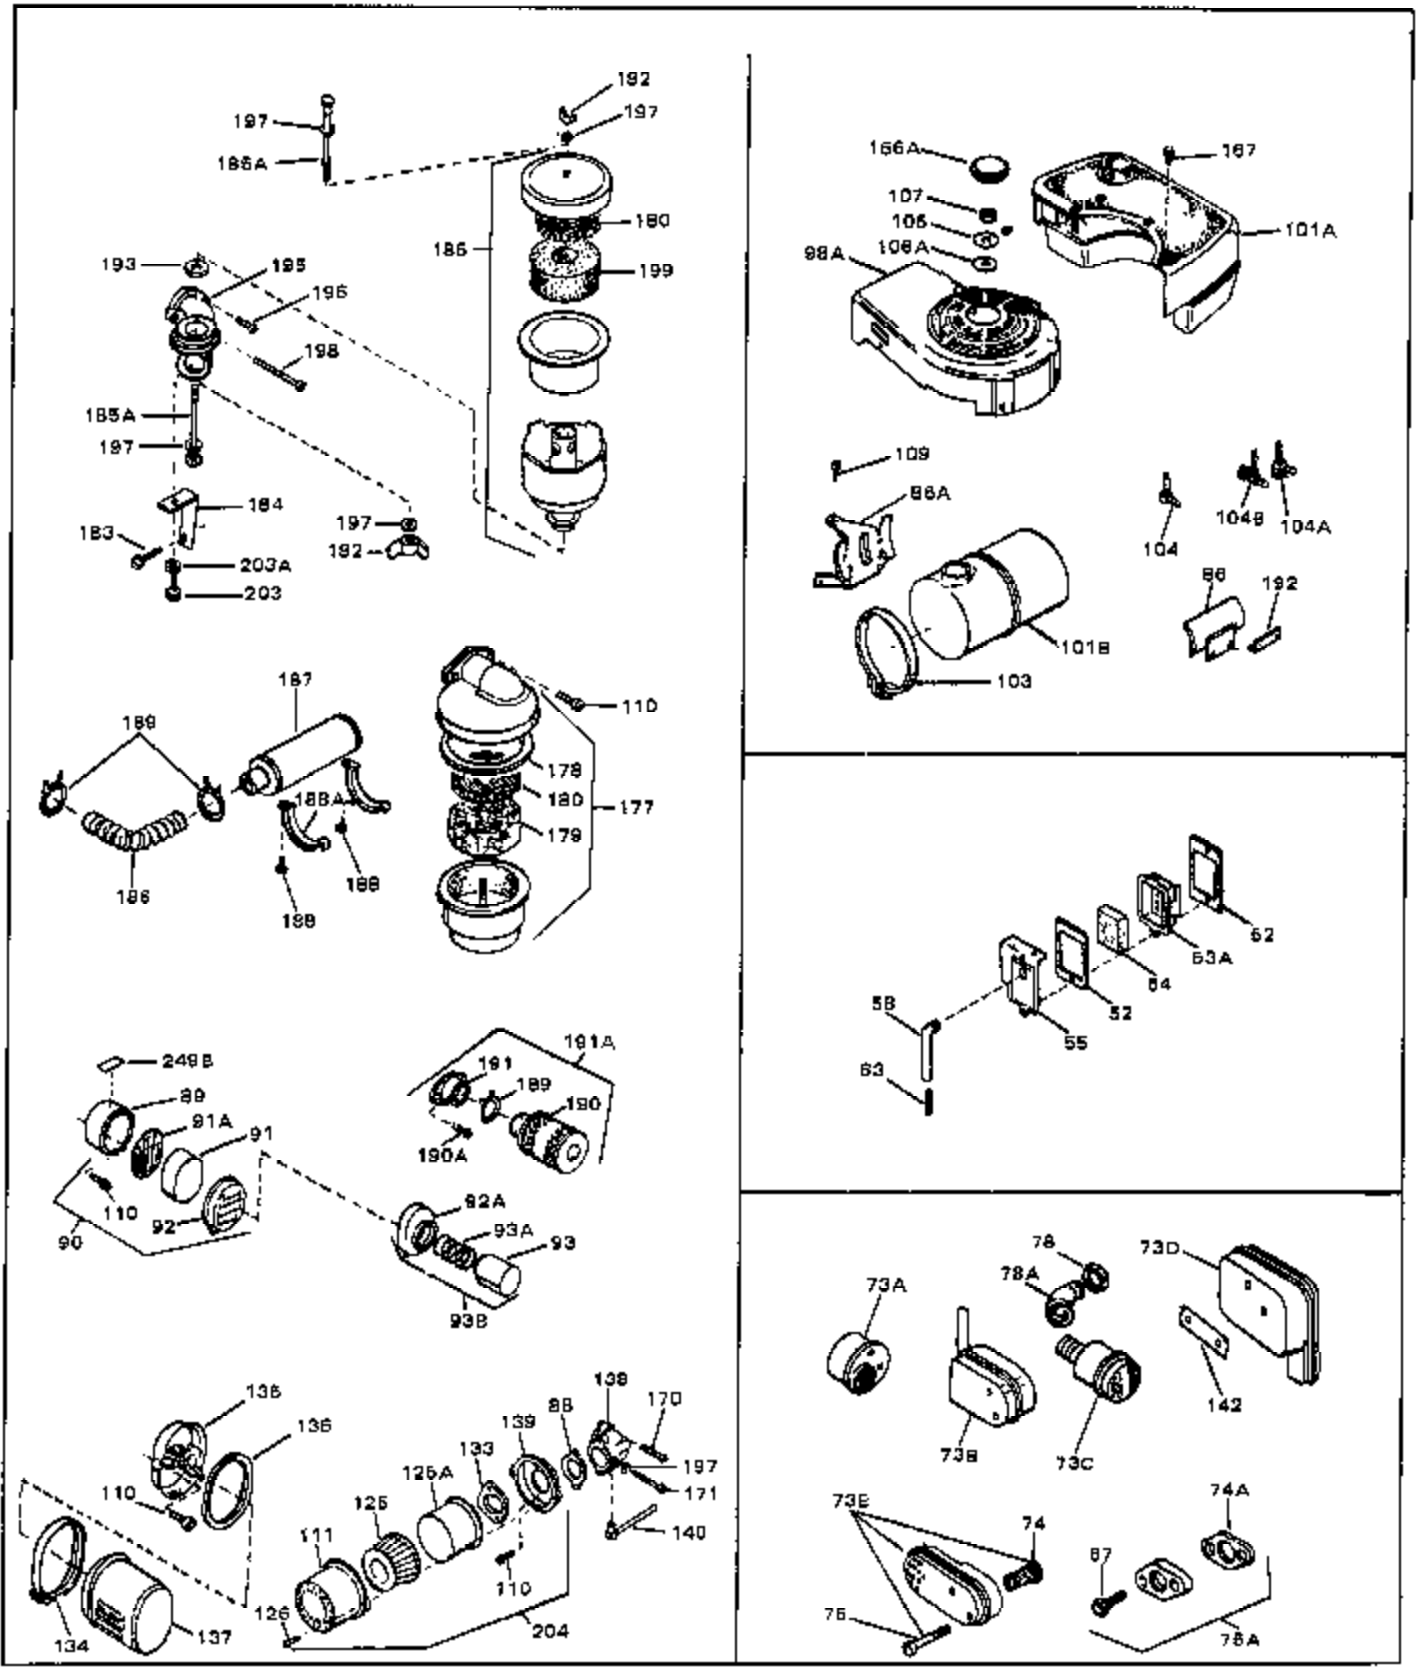

Ref #	Part Number	Qty	Description
52	31619	0	Gasket, Breather cover
63	31778	0	Spring, Coil
67	30063	0	Screw
74A	26754	0	Gasket, Exhaust
75	27182	0	Screw, Hex hd. cap, 1/4-20 x 3-3/8
75	30298	0	Screw, Hex hd. cap, 1/4-20 x 2-1/2
75	650234	0	Screw, Hex hd. cap, 1/4-20 x 3
75	650243	0	Screw, Hex hd. cap, 1/4-20 x 2-3/4
75	650253	0	Screw, Hex hd. cap, 1/4-20 x 2-1/4
75	650493	0	Screw, Hex hd. Sems, 1/4-20 x 1-3/4
75	650795	0	Screw, Hex hd. cap, Sems, 1/4-20 x 2-5/16
75A	730162	0	Kit, Muffler Adapter
78	27675	0	Nut, Conduit
78A	28885	0	Elbow, Exhaust (90°)
78A	30617	0	Elbow, Exhaust (45°)
88	27272	0	Gasket, Air cleaner
89	31312	0	Body, Air cleaner
90	31545	0	Cleaner Assy., Air
91	29961	0	Element, Air cleaner
91A	29962	0	Screen, Air cleaner
92	30585	0	Cover, Air cleaner
93A	450150	0	Spring, Pre-cleaner
93B	730510	0	Kit, Pre-cleaner
93	450124	0	Bag, Pre-cleaner
104B	30863	0	Valve, Fuel shut-off
104A	29683	0	Strainer & Shut-off
104	28584	0	Strainer & Elbow
106	650490	0	Washer, Belleville
107	650607	0	Nut, Flywheel
109	650561	0	Screw
110	28820	0	Screw
110	29786	0	Screw
110	650399	0	Screw, Phil. fil. hd. Sems, 10-32 x 5/8
126	650152	0	Screw
133	30767	0	Spacer, Air cleaner
140	30635	0	Fitting, Breather
170	650163	0	Screw, Fil. hd. Sems, 10-32 x 7/8
171	650520	0	Screw
182	9577	0	Nut, Wing, 10-24
183	29511	0	Screw, Slotted hex washer hd., 1/4-20 x 7/16
184	30418	0	Bracket, Cleaner elbow
191A	730145	0	Air Cleaner Kit
192	29432	0	Bracket, Housing
193	27165	0	Gasket, Elbow
196	650163	0	Screw, Fil. hd. Sems, 10-32 x 7/8
197	27183	0	Washer, Fiber
197	31905	0	Washer, Paper
198	650519	0	Screw
198	650520	0	Screw
199	31408	0	Element, Air cleaner
203A	650722	0	Lockwasher, 1/4
203	30688	0	Screw, Hex hd. Sems, 1/4-20 x 1/2
204	730127	0	Cleaner Assy., Air (Poly)
249B	30002	0	Decal, Air cleaner