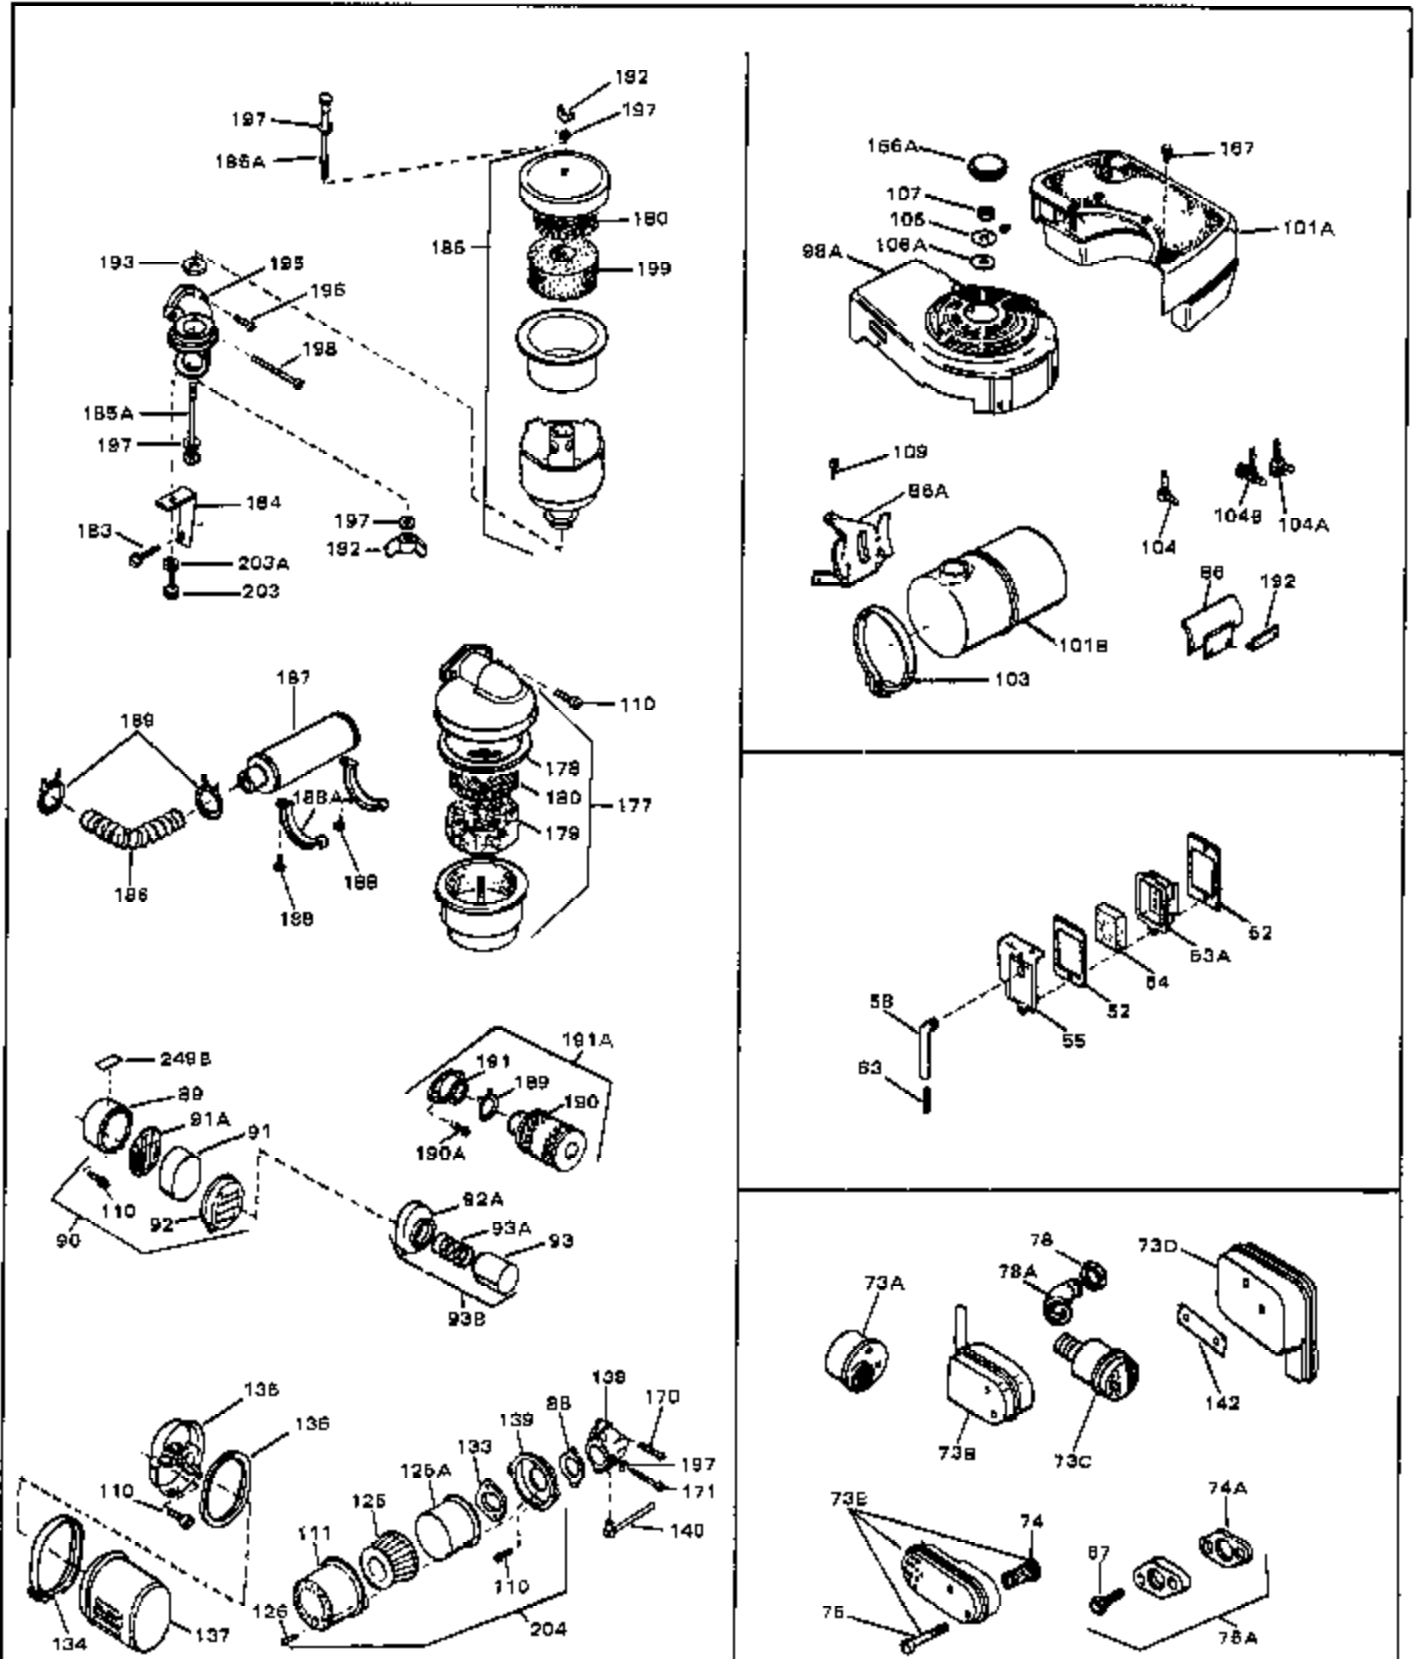

Ref #	Part Number	Qty	Description
52	31619	0	Gasket, Breather cover
63	31778	0	Spring, Coil
67	30063	0	Screw
74A	26754	0	Gasket, Exhaust
75	27182	0	Screw, Hex hd. cap, 1/4-20 x 3-3/8
75	30298	0	Screw, Hex hd. cap, 1/4-20 x 2-1/2
75	650234	0	Screw, Hex hd. cap, 1/4-20 x 3
75	650243	0	Screw, Hex hd. cap, 1/4-20 x 2-3/4
75	650253	0	Screw, Hex hd. cap, 1/4-20 x 2-1/4
75	650493	0	Screw, Hex hd. Sems, 1/4-20 x 1-3/4
75	650795	0	Screw, Hex hd. cap, Sems, 1/4-20 x 2-5/16
75A	730162	0	Kit, Muffler Adapter
78	27675	0	Nut, Conduit
78A	28885	0	Elbow, Exhaust (90°)
78A	30617	0	Elbow, Exhaust (45°)
88	27272	0	Gasket, Air cleaner
89	31312	0	Body, Air cleaner
90	31545	0	Cleaner Assy., Air
91	29961	0	Element, Air cleaner
91A	29962	0	Screen, Air cleaner
92	30585	0	Cover, Air cleaner
93A	450150	0	Spring, Pre-cleaner
93B	730510	0	Kit, Pre-cleaner
93	450124	0	Bag, Pre-cleaner
104B	30863	0	Valve, Fuel shut-off
104A	29683	0	Strainer & Shut-off
104	28584	0	Strainer & Elbow
106	650490	0	Washer, Belleville
107	650607	0	Nut, Flywheel
109	650561	0	Screw
110	28820	0	Screw
110	29786	0	Screw
110	650399	0	Screw, Phil. fil. hd. Sems, 10-32 x 5/8
126	650152	0	Screw
133	30767	0	Spacer, Air cleaner
140	30635	0	Fitting, Breather
170	650163	0	Screw, Fil. hd. Sems, 10-32 x 7/8
171	650520	0	Screw
182	9577	0	Nut, Wing, 10-24
183	29511	0	Screw, Slotted hex washer hd., 1/4-20 x 7/16
184	30418	0	Bracket, Cleaner elbow
191A	730145	0	Air Cleaner Kit
192	29432	0	Bracket, Housing
193	27165	0	Gasket, Elbow
196	650163	0	Screw, Fil. hd. Sems, 10-32 x 7/8
197	27183	0	Washer, Fiber
197	31905	0	Washer, Paper
198	650519	0	Screw
198	650520	0	Screw
199	31408	0	Element, Air cleaner
203A	650722	0	Lockwasher, 1/4
203	30688	0	Screw, Hex hd. Sems, 1/4-20 x 1/2
204	730127	0	Cleaner Assy., Air (Poly)
249B	30002	0	Decal, Air cleaner