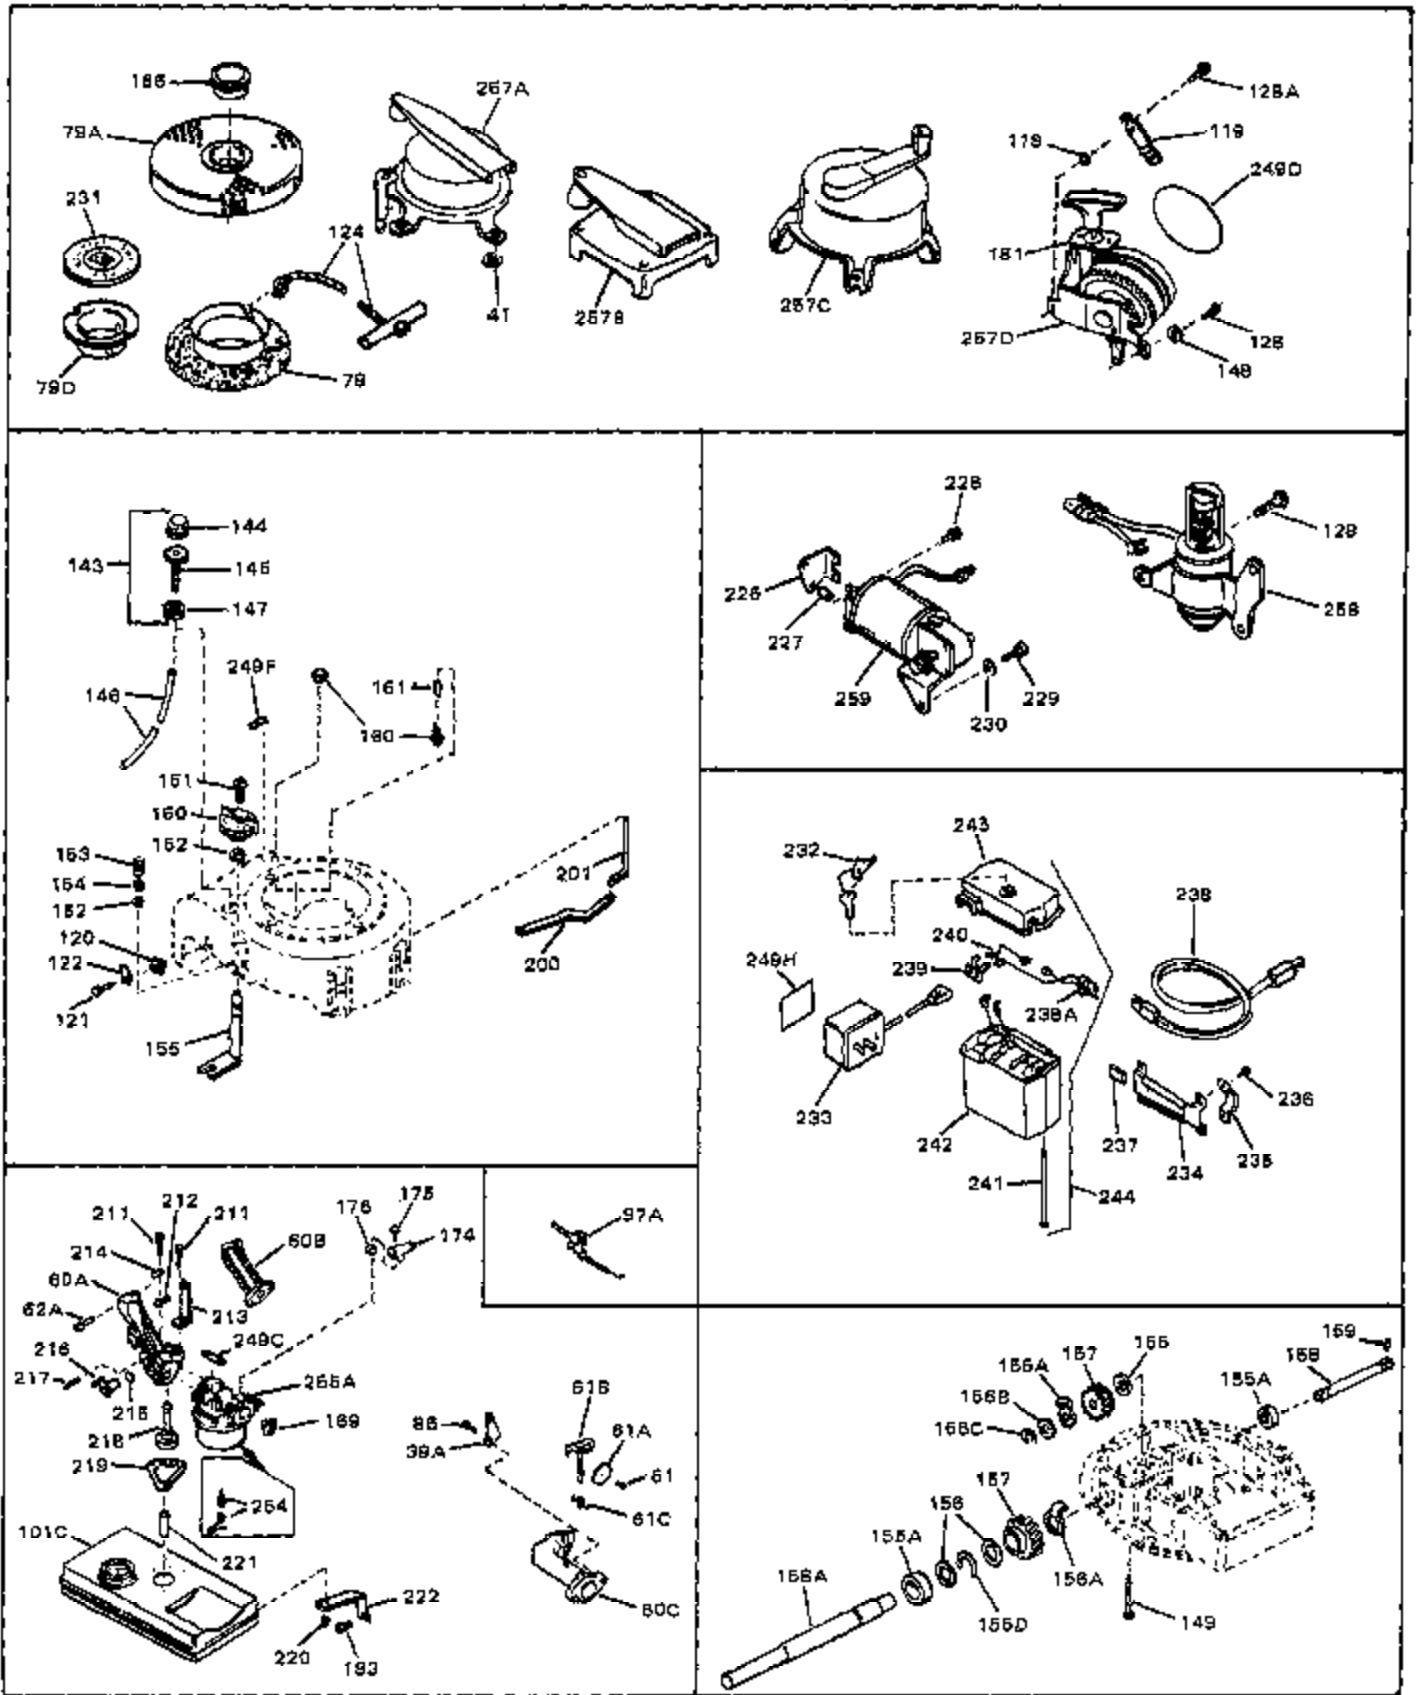

Engine Parts List #2

Ref #	Part Number	Qty	Description
41	27070	0	Lockwasher
41	27656	0	Washer, Flat
41	650168	0	Washer, Flat
79A	32237	0	Screen, Flywheel
79	30892	0	Pulley, Rope starter
85	30564	0	Screw
85	6201	0	Screw
85	6202	0	Screw
124	590343	0	Rope & Handle Assy., Starter
128	650737	0	Screw, Hex washer hd. taptite, 1/4-20 x 1/2
143	32182	0	Primer Assy.
144	32183	0	Bulb, Primer
145	32184	0	Body, Primer
146	32180A	0	Line, Primer
147	32312	0	Retainer, Primer bulb
148	8345	0	Washer, 1/4
149	650492	0	Screw
150	32406	0	Knob, Control
151	650627	0	Screw
152	32309	0	Ring, Retainer
153	32308	0	Spring, Compression
154	650626	0	Washer, Flat
155	32405	0	Lever, Carburetor control
166	32119	0	Plug, Screen
166	32236	0	Plug, Screen
181	590441	0	Rope Guide Assy.
181	590516	0	Bracket Assy.
183	29511	0	Screw, Slotted hex washer hd., 1/4-20 x 7/16
257D	590450A	0	Starter, Side mount rewind