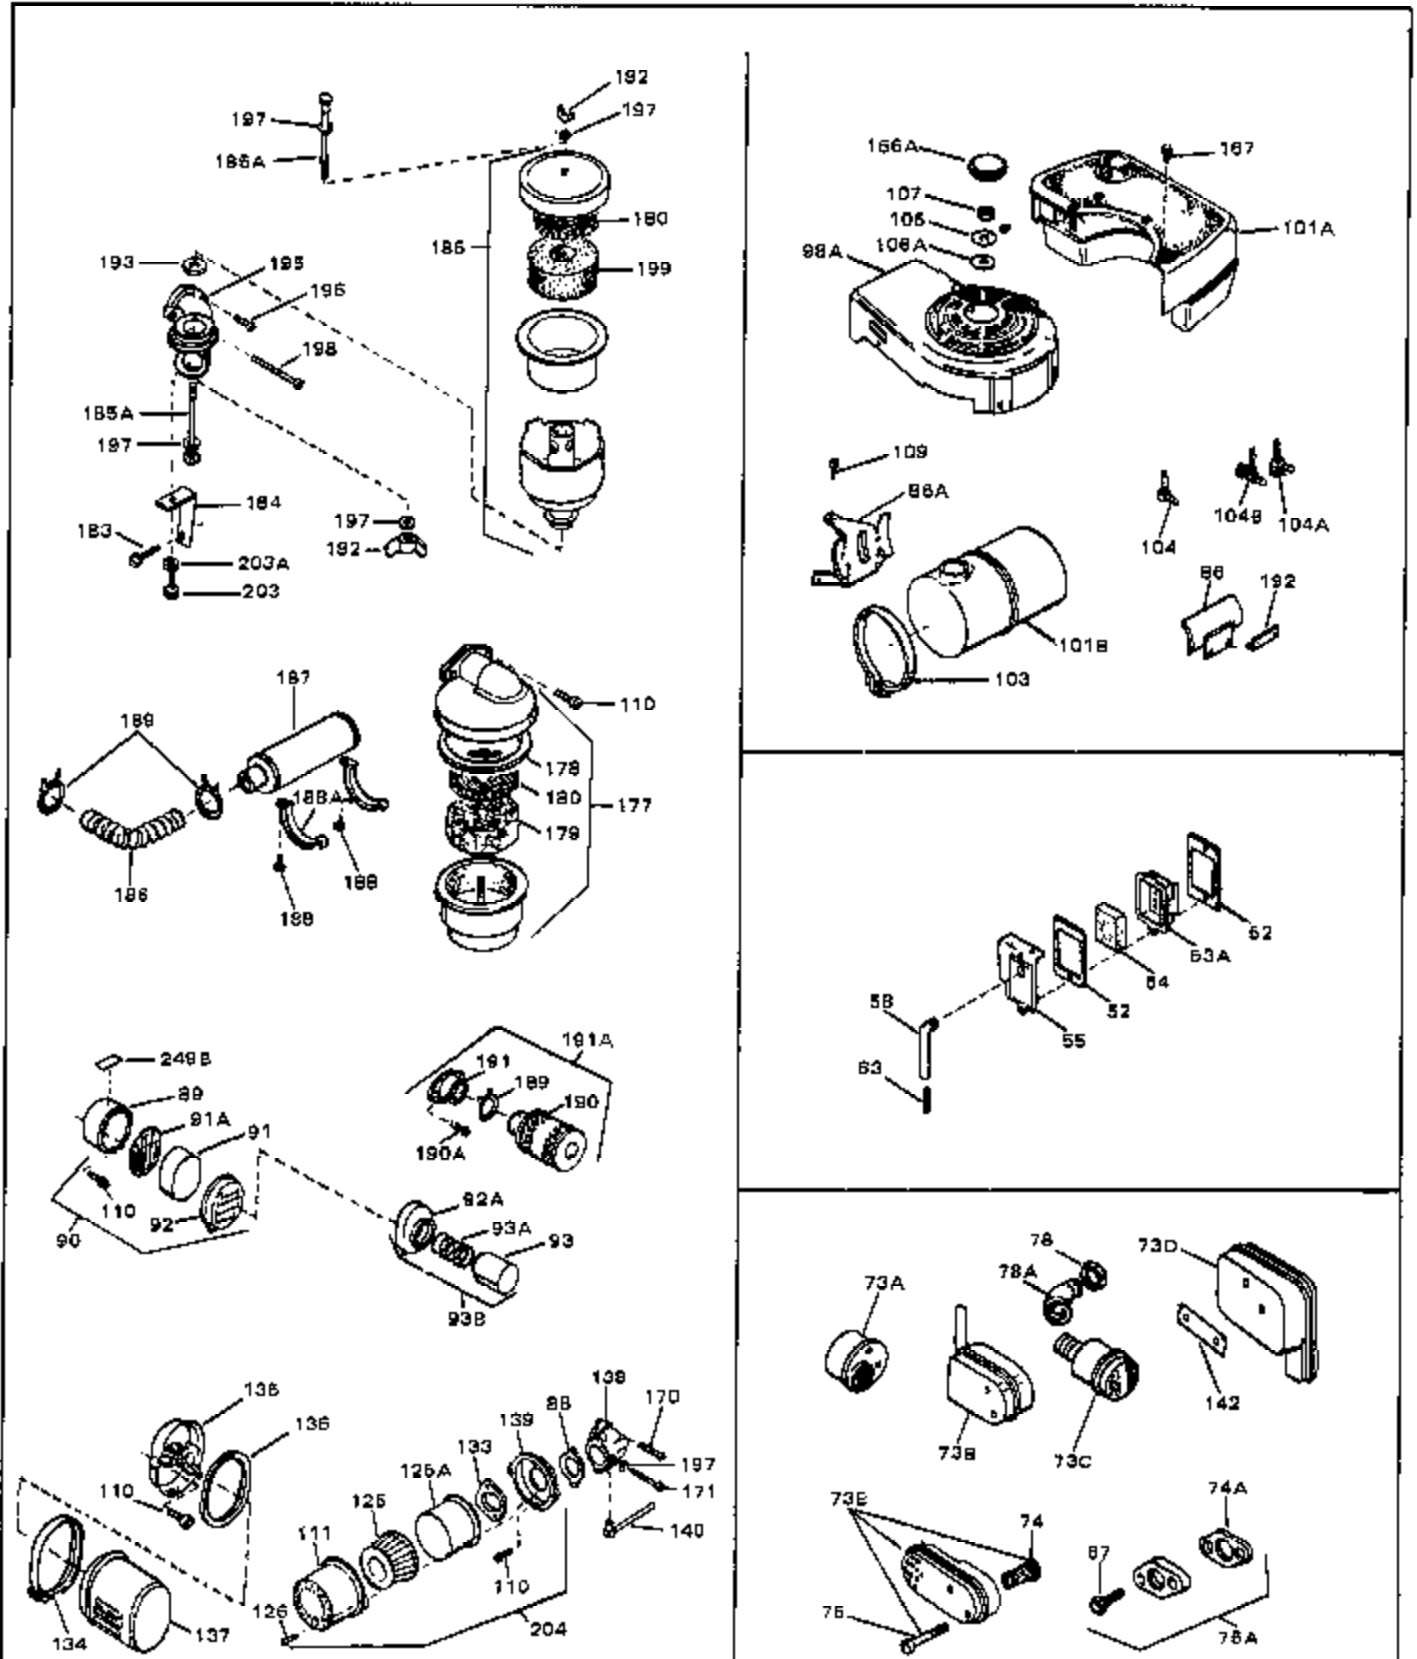

Ref #	Part Number	Qty	Description
52	31619	0	Gasket, Breather cover
63	31778	0	Spring, Coil
67	30063	0	Screw
75	27182	0	Screw, Hex hd. cap, 1/4-20 x 3-3/8
75	30298	0	Screw, Hex hd. cap, 1/4-20 x 2-1/2
75	650234	0	Screw, Hex hd. cap, 1/4-20 x 3
75	650243	0	Screw, Hex hd. cap, 1/4-20 x 2-3/4
75	650253	0	Screw, Hex hd. cap, 1/4-20 x 2-1/4
75	650493	0	Screw, Hex hd. Sems, 1/4-20 x 1-3/4
75	650795	0	Screw, Hex hd. cap, Sems, 1/4-20 x 2-5/16
75A	730162	0	Kit, Muffler Adapter
78	27675	0	Nut, Conduit
78A	30617	0	Elbow, Exhaust (45°)
78A	28885	0	Elbow, Exhaust (90°)
88	27272	0	Gasket, Air cleaner
89	31312	0	Body, Air cleaner
90	31545	0	Cleaner Assy., Air
91	29961	0	Element, Air cleaner
91A	29962	0	Screen, Air cleaner
92	30585	0	Cover, Air cleaner
93	450124	0	Bag, Pre-cleaner
93A	450150	0	Spring, Pre-cleaner
93B	730510	0	Kit, Pre-cleaner
104B	30863	0	Valve, Fuel shut-off
104	28584	0	Strainer & Elbow
104A	29683	0	Strainer & Shut-off
106	650490	0	Washer, Belleville
107	650607	0	Nut, Flywheel
109	650561	0	Screw
110	28820	0	Screw
110	29786	0	Screw
110	650399	0	Screw, Phil. fil. hd. Sems, 10-32 x 5/8
126	650152	0	Screw
133	30767	0	Spacer, Air cleaner
140	30635	0	Fitting, Breather
170	650163	0	Screw, Fil. hd. Sems, 10-32 x 7/8
171	650520	0	Screw
182	9577	0	Nut, Wing, 10-24
183	29511	0	Screw, Slotted hex washer hd., 1/4-20 x 7/16
184	30418	0	Bracket, Cleaner elbow
191A	730145	0	Air Cleaner Kit
192	29432	0	Bracket, Housing
193	27165	0	Gasket, Elbow
196	650163	0	Screw, Fil. hd. Sems, 10-32 x 7/8
197	27183	0	Washer, Fiber
197	31905	0	Washer, Paper
198	650519	0	Screw
198	650520	0	Screw
199	31408	0	Element, Air cleaner
203A	650722	0	Lockwasher, 1/4
203	30688	0	Screw, Hex hd. Sems, 1/4-20 x 1/2
204	730127	0	Cleaner Assy., Air (Poly)
249B	30002	0	Decal, Air cleaner