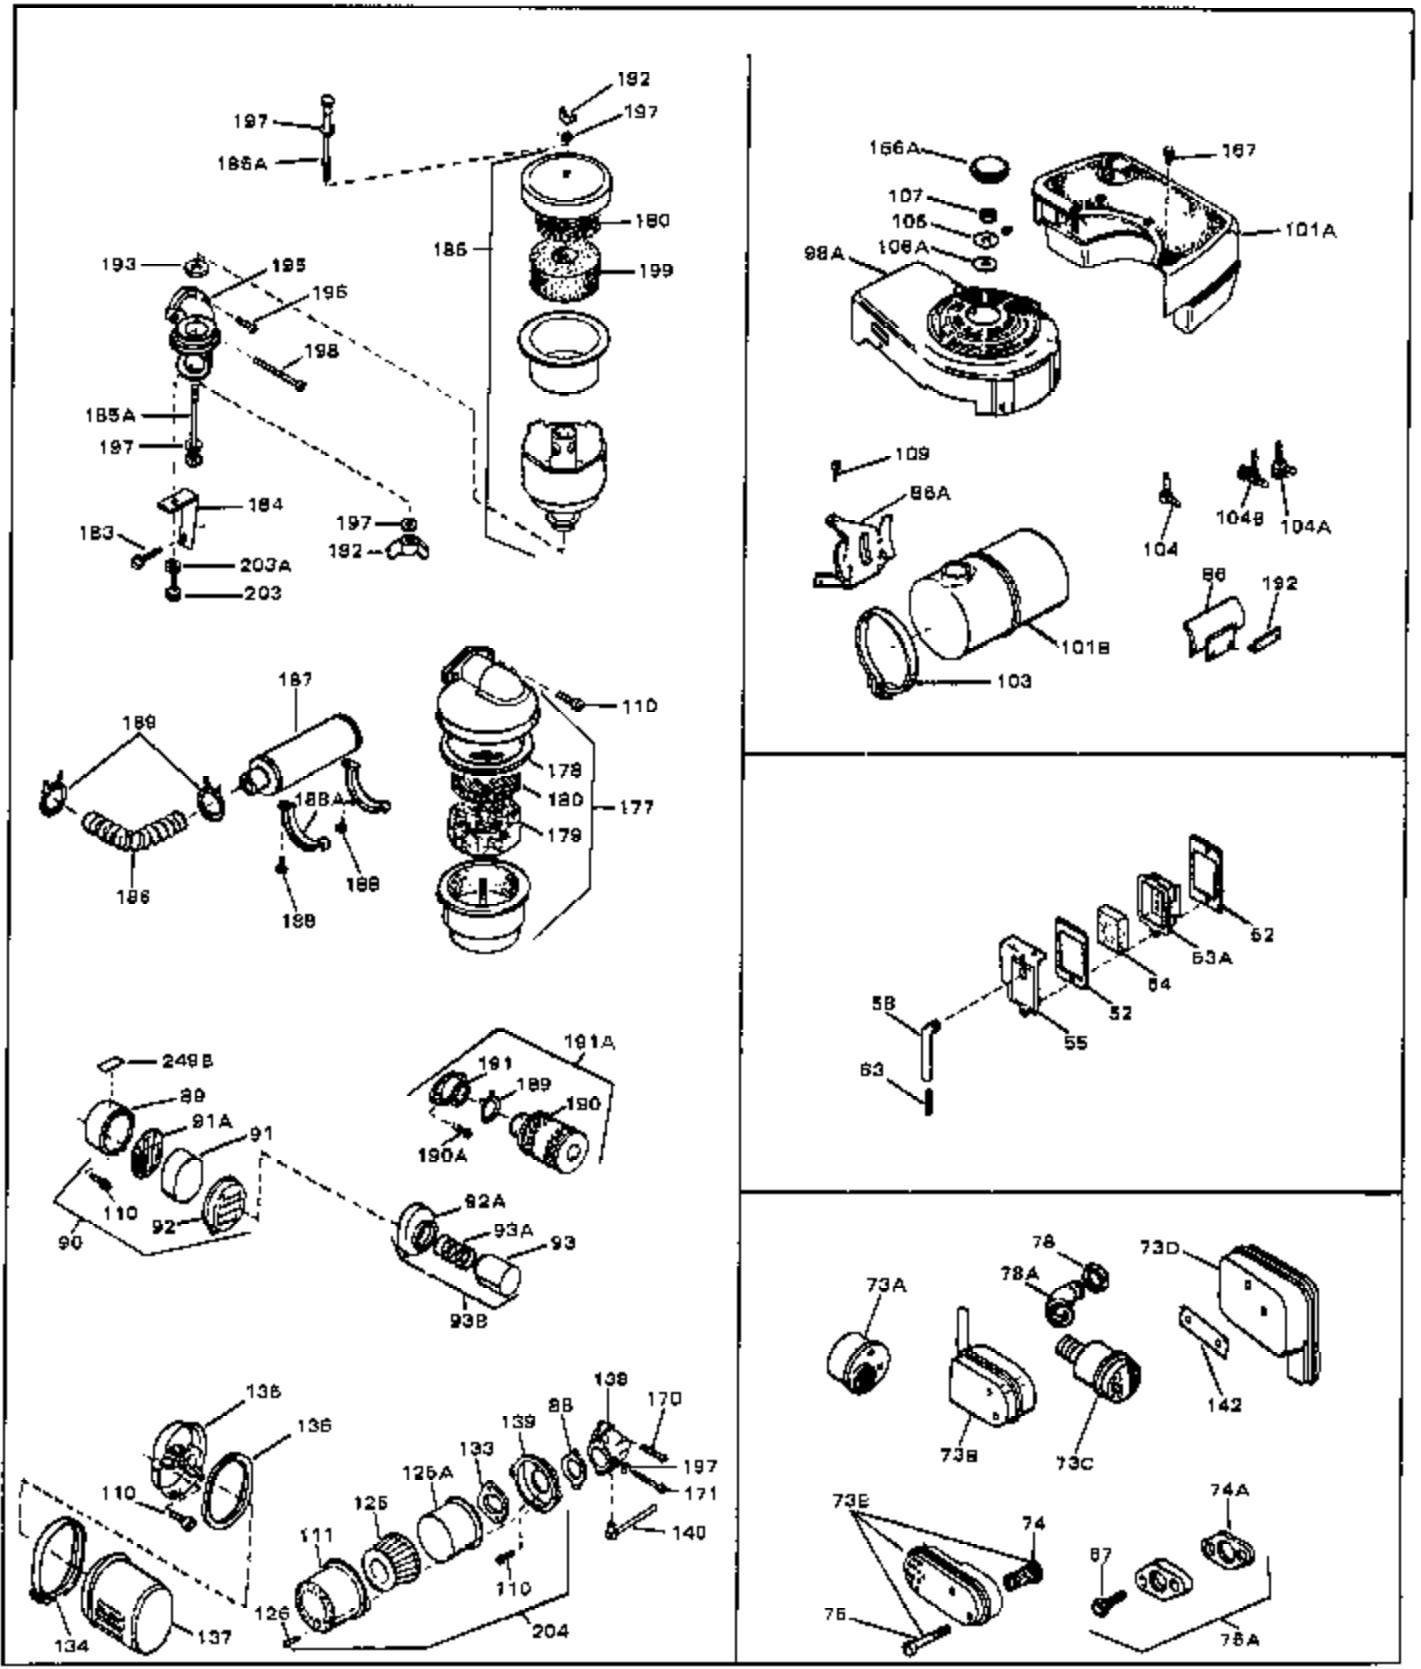

Engine Parts List #3

Ref #	Part Number	Qty	Description
52	31619	0	Gasket, Breather cover
63	31778	0	Spring, Coil
67	30063	0	Screw
73C	30911	0	Muffler
75A	730162	0	Kit, Muffler Adapter
75	27182	0	Screw, Hex hd. cap, 1/4-20 x 3-3/8
75	30298	0	Screw, Hex hd. cap, 1/4-20 x 2-1/2
75	650234	0	Screw, Hex hd. cap, 1/4-20 x 3
75	650243	0	Screw, Hex hd. cap, 1/4-20 x 2-3/4
75	650253	0	Screw, Hex hd. cap, 1/4-20 x 2-1/4
75	650493	0	Screw, Hex hd. Sems, 1/4-20 x 1-3/4
75	650795	0	Screw, Hex hd. cap, Sems, 1/4-20 x 2-5/16
78A	28885	0	Elbow, Exhaust (90°)
78A	30617	0	Elbow, Exhaust (45°)
78	27675	0	Nut, Conduit
88	33051	0	Gasket, Air cleaner
91A	29962	0	Screen, Air cleaner
93A	450150	0	Spring, Pre-cleaner
93	450124	0	Bag, Pre-cleaner
93B	730510	0	Kit, Pre-cleaner
104A	29683	0	Strainer & Shut-off
104	28584	0	Strainer & Elbow
104B	30863	0	Valve, Fuel shut-off
106	650490	0	Washer, Belleville
107	650607	0	Nut, Flywheel
109	650561	0	Screw
110	28820	0	Screw
110	29786	0	Screw
110	650399	0	Screw, Phil. fil. hd. Sems, 10-32 x 5/8
126	650152	0	Screw
133	30767	0	Spacer, Air cleaner
140	30635	0	Fitting, Breather
170	650163	0	Screw, Fil. hd. Sems, 10-32 x 7/8
171	650520	0	Screw
182	9577	0	Nut, Wing, 10-24
183	29511	0	Screw, Slotted hex washer hd., 1/4-20 x 7/16
184	30418	0	Bracket, Cleaner elbow
191A	730145	0	Air Cleaner Kit
192	29432	0	Bracket, Housing
193	27165	0	Gasket, Elbow
196	650163	0	Screw, Fil. hd. Sems, 10-32 x 7/8
197	27183	0	Washer, Fiber
197	31905	0	Washer, Paper
198	650519	0	Screw
198	650520	0	Screw
199	31408	0	Element, Air cleaner
203	30688	0	Screw, Hex hd. Sems, 1/4-20 x 1/2
203A	650722	0	Lockwasher, 1/4
204	730127	0	Cleaner Assy., Air (Poly)