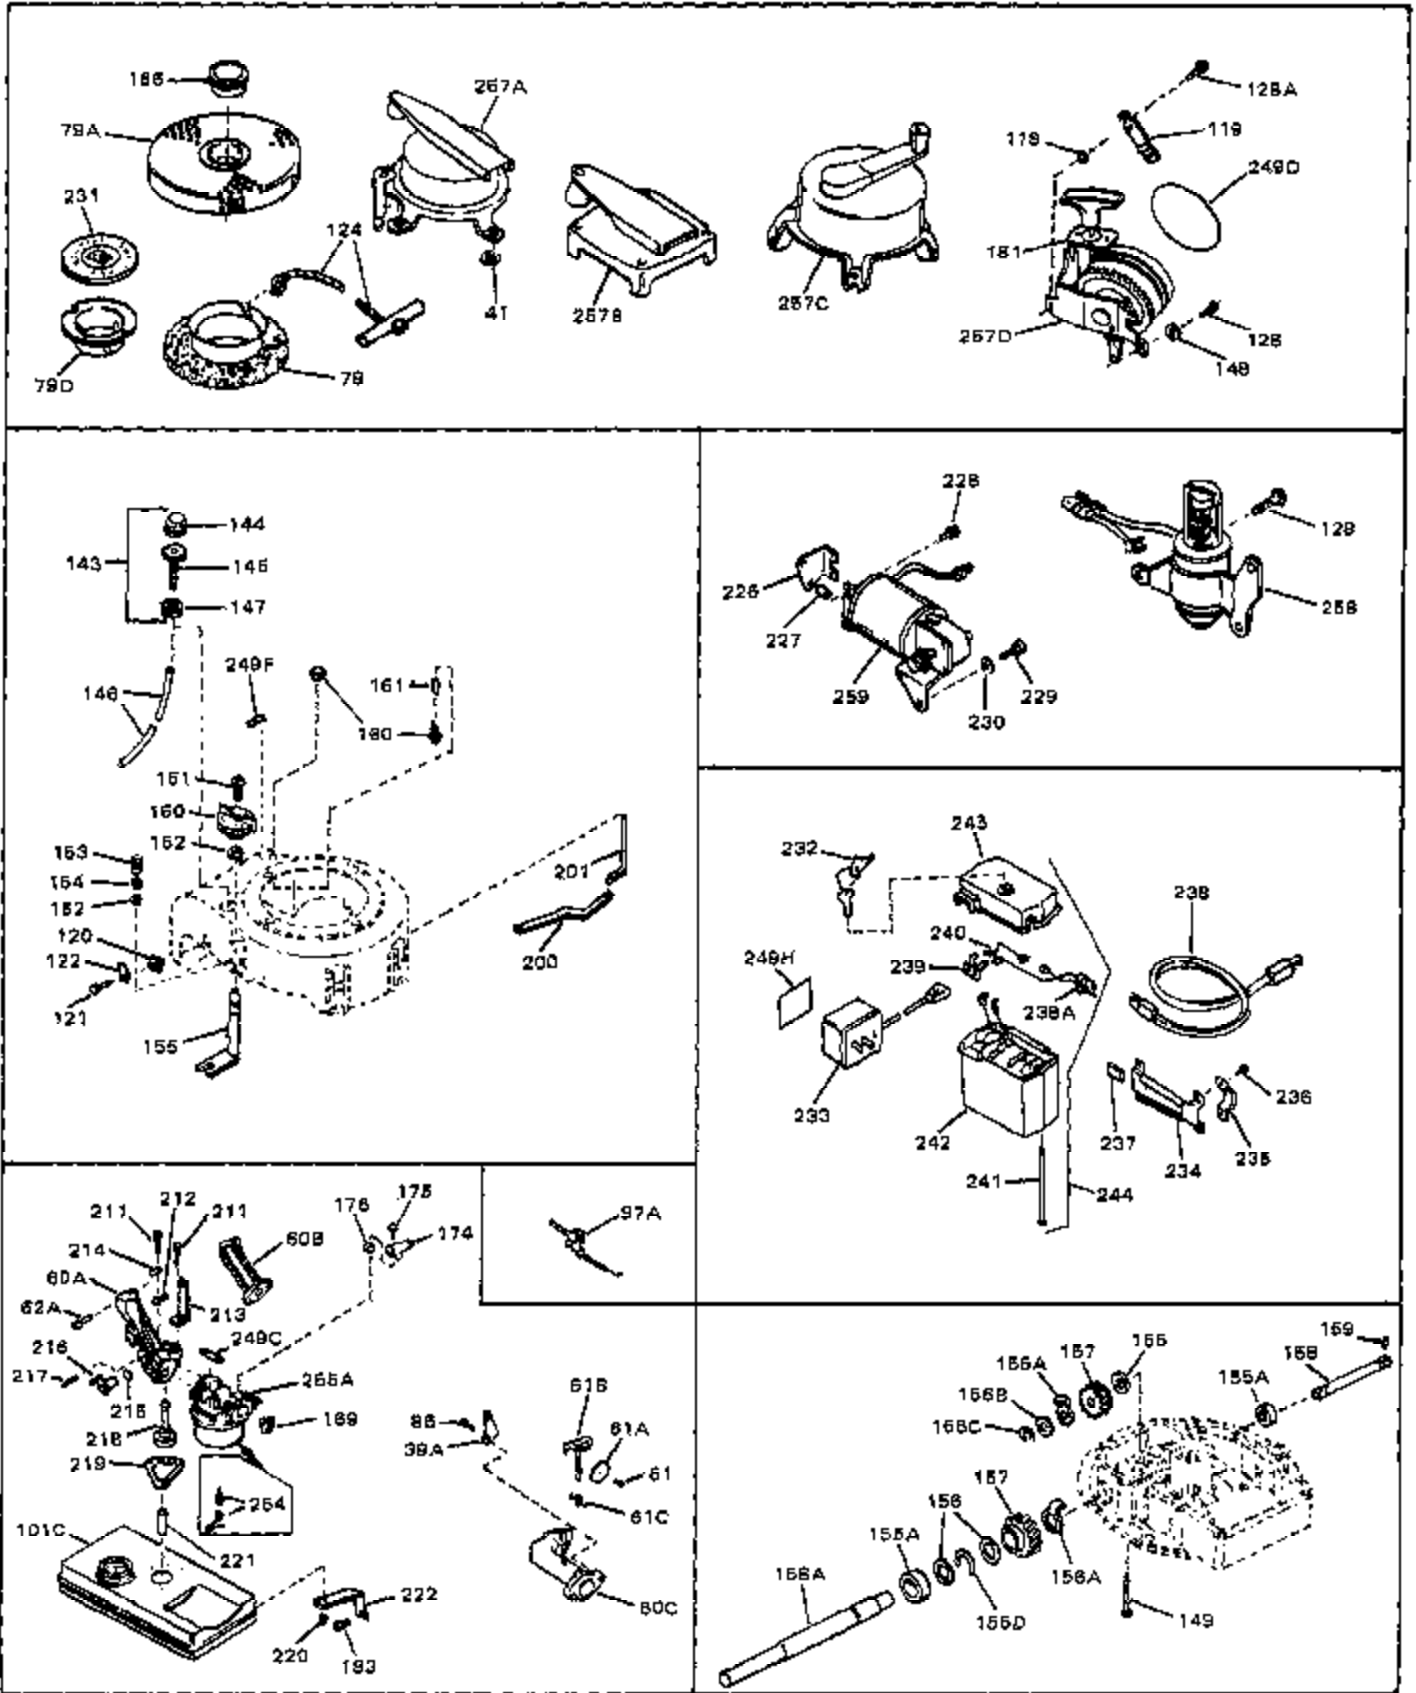

Engine Parts List #2

Ref #	Part Number	Qty	Description
41	27070	0	Lockwasher
41	27656	0	Washer, Flat
41	650168	0	Washer, Flat
79D	590416	0	Cup, Starter
79	30892	0	Pulley, Rope starter
85	30564	0	Screw
85	6201	0	Screw
85	6202	0	Screw
124	590343	0	Rope & Handle Assy., Starter
128	650737	0	Screw, Hex washer hd. taptite, 1/4-20 x 1/2
148	8345	0	Washer, 1/4
149	650492	0	Screw
166	32119	0	Plug, Screen
166	32236	0	Plug, Screen
181	590441	0	Rope Guide Assy.
181	590516	0	Bracket Assy.
183	29511	0	Screw, Slotted hex washer hd., 1/4-20 x 7/16
249C	31495	0	Decal, Speed control
254	631021	0	Inlet Needle, Seat & Clip Assy.
255A	631581	0	Carburetor