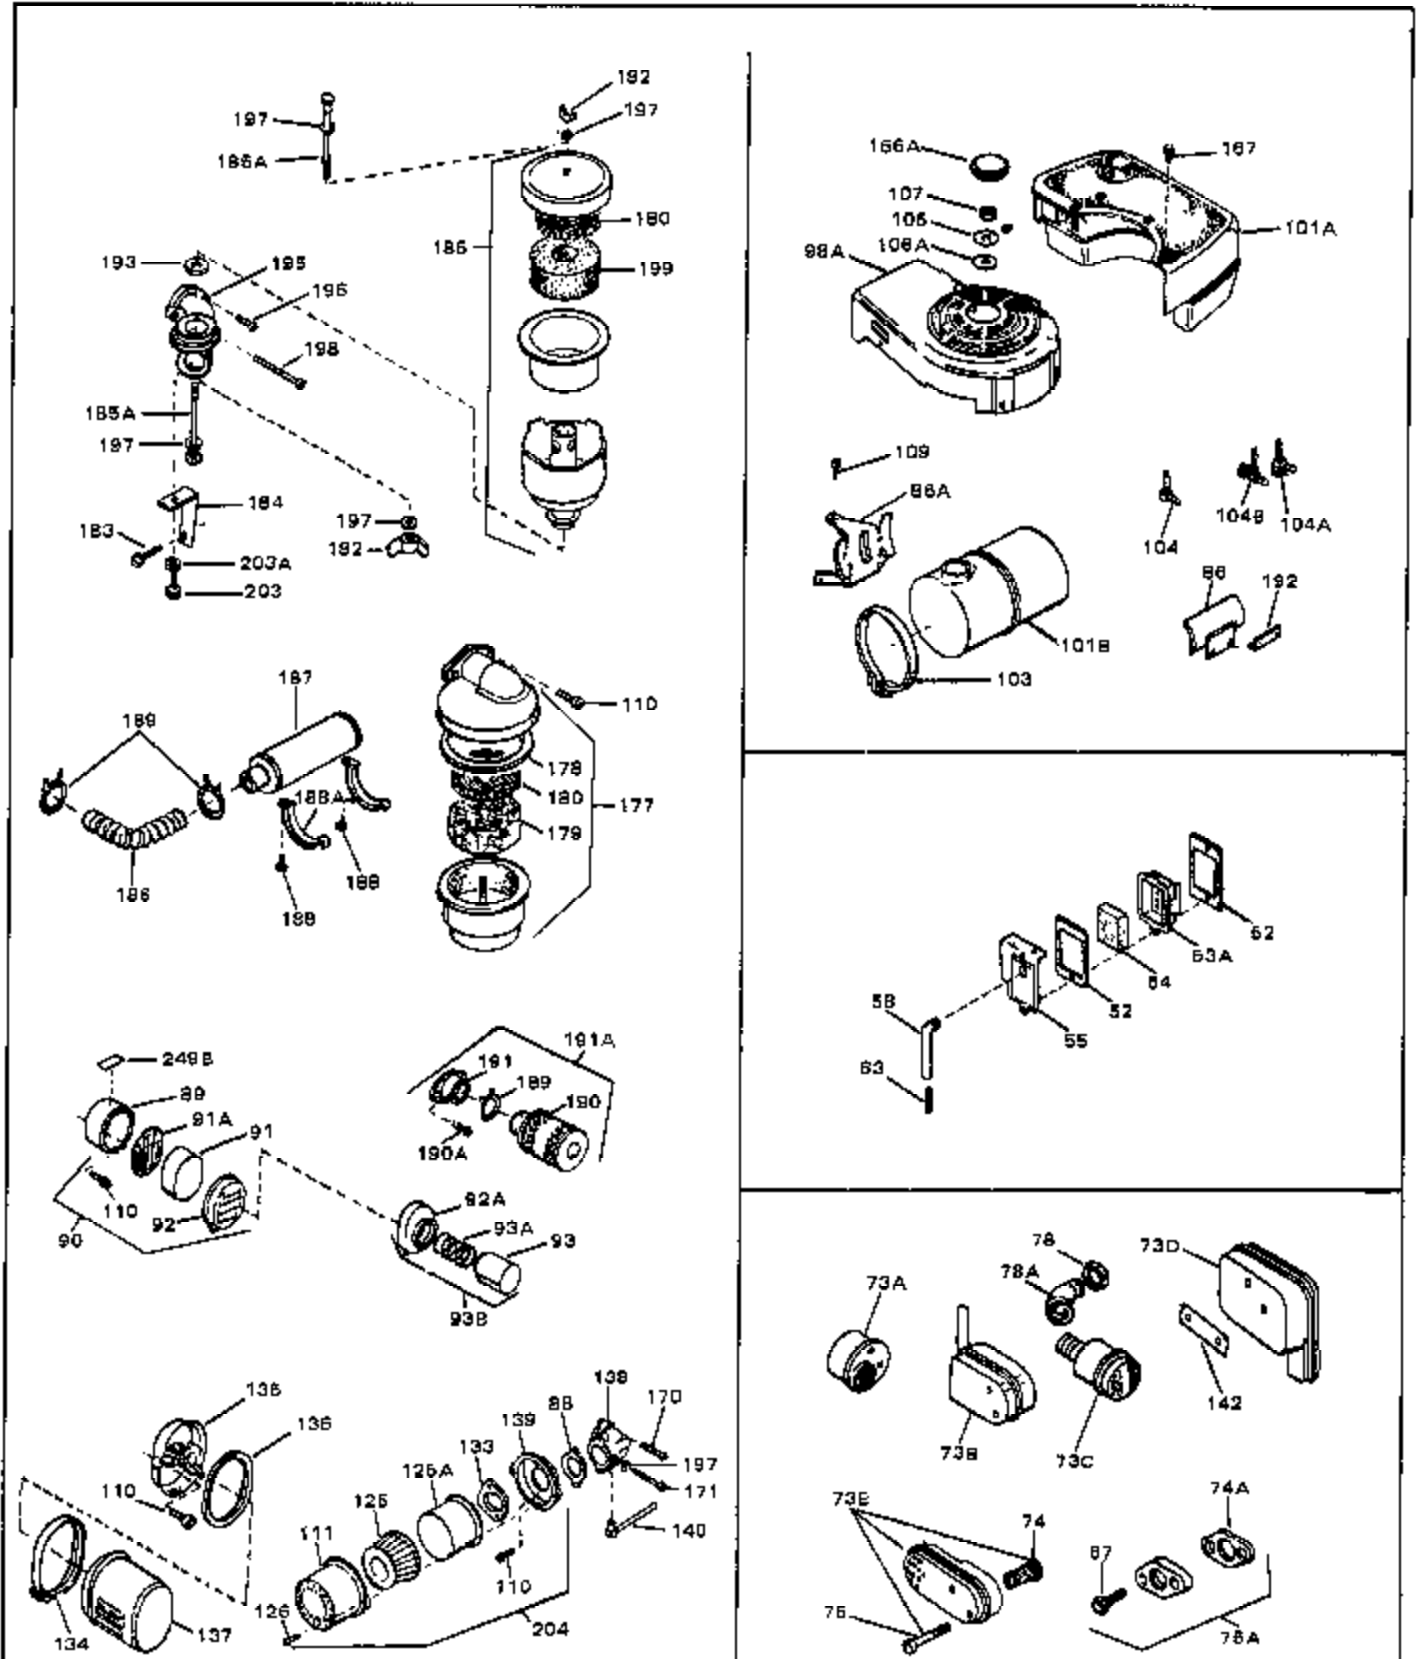

Ref #	Part Number	Qty	Description
52	31619	0	Gasket, Breather cover
63	31778	0	Spring, Coil
67	30063	0	Screw
73C	30911	0	Muffler
75	27182	0	Screw, Hex hd. cap, 1/4-20 x 3-3/8
75	30298	0	Screw, Hex hd. cap, 1/4-20 x 2-1/2
75	650234	0	Screw, Hex hd. cap, 1/4-20 x 3
75	650243	0	Screw, Hex hd. cap, 1/4-20 x 2-3/4
75	650253	0	Screw, Hex hd. cap, 1/4-20 x 2-1/4
75	650493	0	Screw, Hex hd. Sems, 1/4-20 x 1-3/4
75	650795	0	Screw, Hex hd. cap, Sems, 1/4-20 x 2-5/16
75A	730162	0	Kit, Muffler Adapter
78	27675	0	Nut, Conduit
78A	30617	0	Elbow, Exhaust (45°)
78A	28885	0	Elbow, Exhaust (90°)
88	27272	0	Gasket, Air cleaner
89	31312	0	Body, Air cleaner
90	31545	0	Cleaner Assy., Air
91	29961	0	Element, Air cleaner
91A	29962	0	Screen, Air cleaner
92	30585	0	Cover, Air cleaner
93A	450150	0	Spring, Pre-cleaner
93B	730510	0	Kit, Pre-cleaner
93	450124	0	Bag, Pre-cleaner
104B	30863	0	Valve, Fuel shut-off
104A	29683	0	Strainer & Shut-off
104	28584	0	Strainer & Elbow
106	650490	0	Washer, Belleville
107	650607	0	Nut, Flywheel
109	650561	0	Screw
110	28820	0	Screw
110	29786	0	Screw
110	650399	0	Screw, Phil. fil. hd. Sems, 10-32 x 5/8
126	650152	0	Screw
133	30767	0	Spacer, Air cleaner
140	30635	0	Fitting, Breather
170	650163	0	Screw, Fil. hd. Sems, 10-32 x 7/8
171	650520	0	Screw
182	9577	0	Nut, Wing, 10-24
183	29511	0	Screw, Slotted hex washer hd., 1/4-20 x 7/16
184	30418	0	Bracket, Cleaner elbow
191A	730145	0	Air Cleaner Kit
192	29432	0	Bracket, Housing
193	27165	0	Gasket, Elbow
196	650163	0	Screw, Fil. hd. Sems, 10-32 x 7/8
197	27183	0	Washer, Fiber
197	31905	0	Washer, Paper
198	650519	0	Screw
198	650520	0	Screw
199	31408	0	Element, Air cleaner
203A	650722	0	Lockwasher, 1/4
203	30688	0	Screw, Hex hd. Sems, 1/4-20 x 1/2
204	730127	0	Cleaner Assy., Air (Poly)
249B	30002	0	Decal, Air cleaner