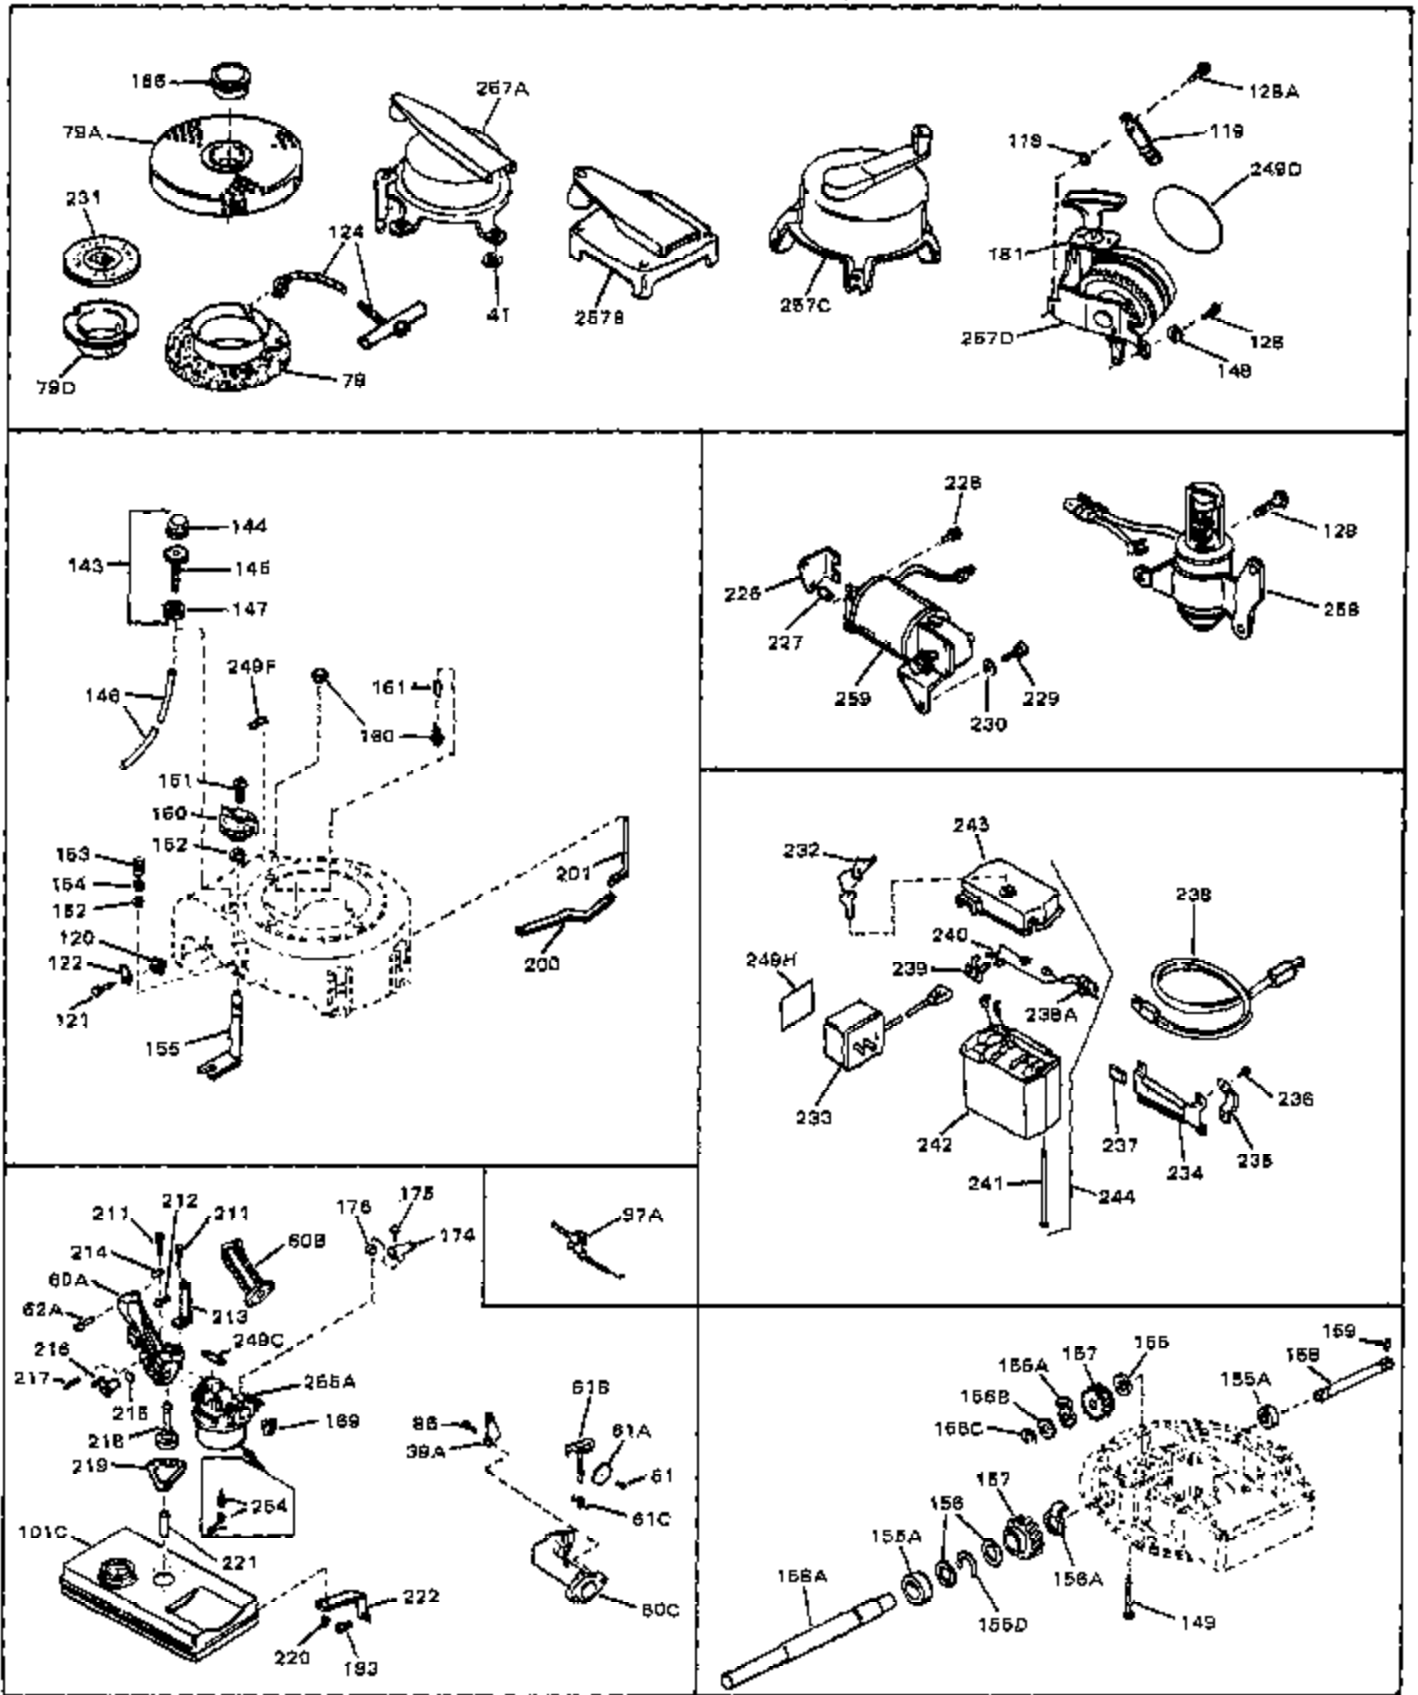

Ref #	Part Number	Qty	Description
41	27070	0	Lockwasher
41	27656	0	Washer, Flat
41	650168	0	Washer, Flat
79D	590416	0	Cup, Starter
79	30892	0	Pulley, Rope starter
85	30564	0	Screw
85	6201	0	Screw
85	6202	0	Screw
124	590343	0	Rope & Handle Assy., Starter
128	650737	0	Screw, Hex washer hd. taptite, 1/4-20 x 1/2
148	8345	0	Washer, 1/4
149	650492	0	Screw
166	32119	0	Plug, Screen
166	32236	0	Plug, Screen
181	590441	0	Rope Guide Assy.
181	590516	0	Bracket Assy.
183	29511	0	Screw, Slotted hex washer hd., 1/4-20 x 7/16
249C	31495	0	Decal, Speed control