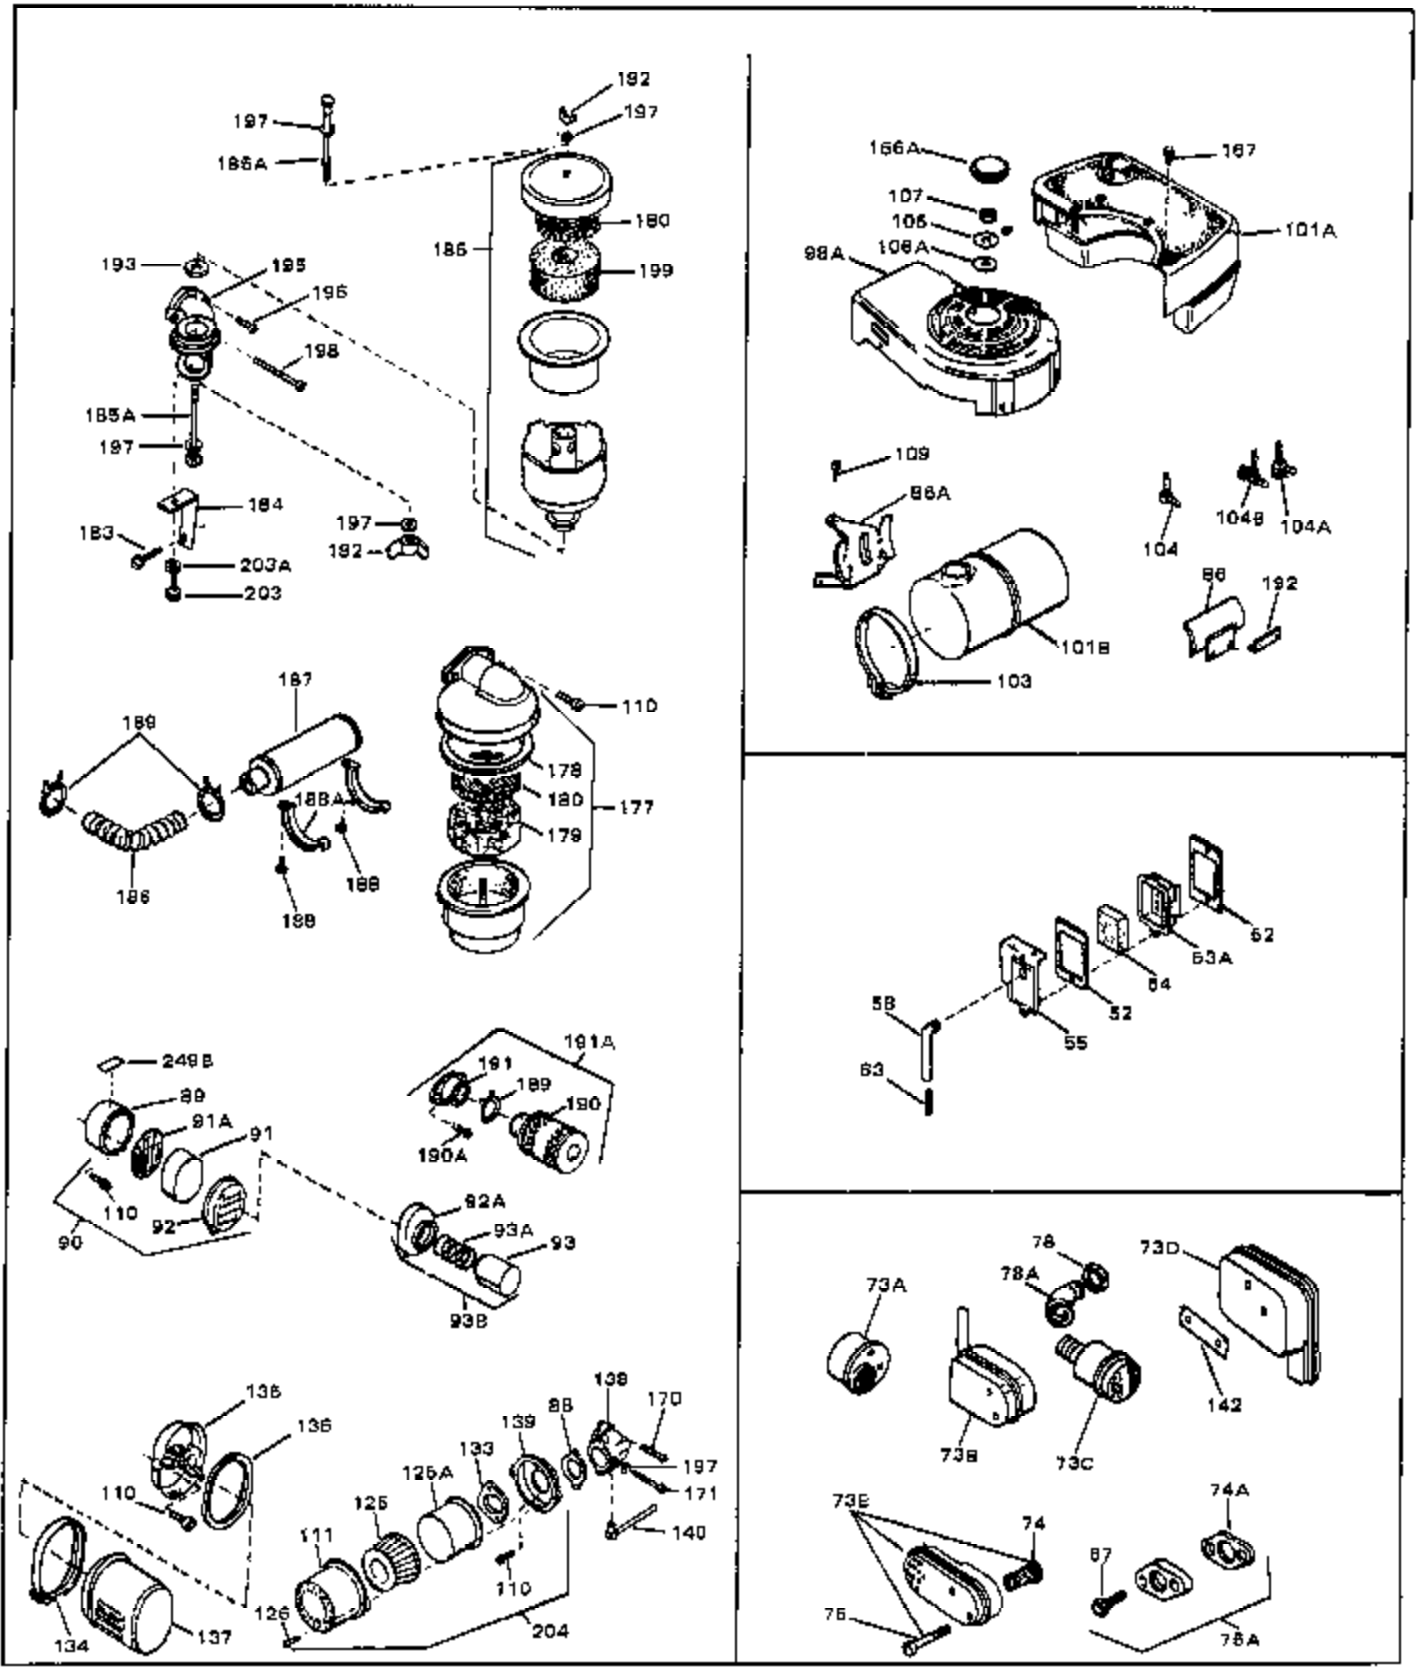

Engine Parts List #3

Ref #	Part Number	Qty	Description
52	31619	0	Gasket, Breather cover
63	31778	0	Spring, Coil
67	30063	0	Screw
74A	26754	0	Gasket, Exhaust
75	27182	0	Screw, Hex hd. cap, 1/4-20 x 3-3/8
75	30298	0	Screw, Hex hd. cap, 1/4-20 x 2-1/2
75	650234	0	Screw, Hex hd. cap, 1/4-20 x 3
75	650243	0	Screw, Hex hd. cap, 1/4-20 x 2-3/4
75	650253	0	Screw, Hex hd. cap, 1/4-20 x 2-1/4
75	650493	0	Screw, Hex hd. Sems, 1/4-20 x 1-3/4
75	650795	0	Screw, Hex hd. cap, Sems, 1/4-20 x 2-5/16
75A	730162	0	Kit, Muffler Adapter
78A	28885	0	Elbow, Exhaust (90°)
78A	30617	0	Elbow, Exhaust (45°)
78	27675	0	Nut, Conduit
88	33051	0	Gasket, Air cleaner
91A	29962	0	Screen, Air cleaner
93A	450150	0	Spring, Pre-cleaner
93B	730510	0	Kit, Pre-cleaner
93	450124	0	Bag, Pre-cleaner
104B	30863	0	Valve, Fuel shut-off
104	28584	0	Strainer & Elbow
104A	29683	0	Strainer & Shut-off
106	650490	0	Washer, Belleville
107	650607	0	Nut, Flywheel
109	650561	0	Screw
110	28820	0	Screw
110	29786	0	Screw
110	650399	0	Screw, Phil. fil. hd. Sems, 10-32 x 5/8
126	650152	0	Screw
133	30767	0	Spacer, Air cleaner
140	30635	0	Fitting, Breather
170	650163	0	Screw, Fil. hd. Sems, 10-32 x 7/8
171	650520	0	Screw
182	9577	0	Nut, Wing, 10-24
183	29511	0	Screw, Slotted hex washer hd., 1/4-20 x 7/16
184	30418	0	Bracket, Cleaner elbow
191A	730145	0	Air Cleaner Kit
192	29432	0	Bracket, Housing
193	27165	0	Gasket, Elbow
196	650163	0	Screw, Fil. hd. Sems, 10-32 x 7/8
197	27183	0	Washer, Fiber
197	31905	0	Washer, Paper
198	650519	0	Screw
198	650520	0	Screw
199	31408	0	Element, Air cleaner
203	30688	0	Screw, Hex hd. Sems, 1/4-20 x 1/2
203A	650722	0	Lockwasher, 1/4
204	730127	0	Cleaner Assy., Air (Poly)