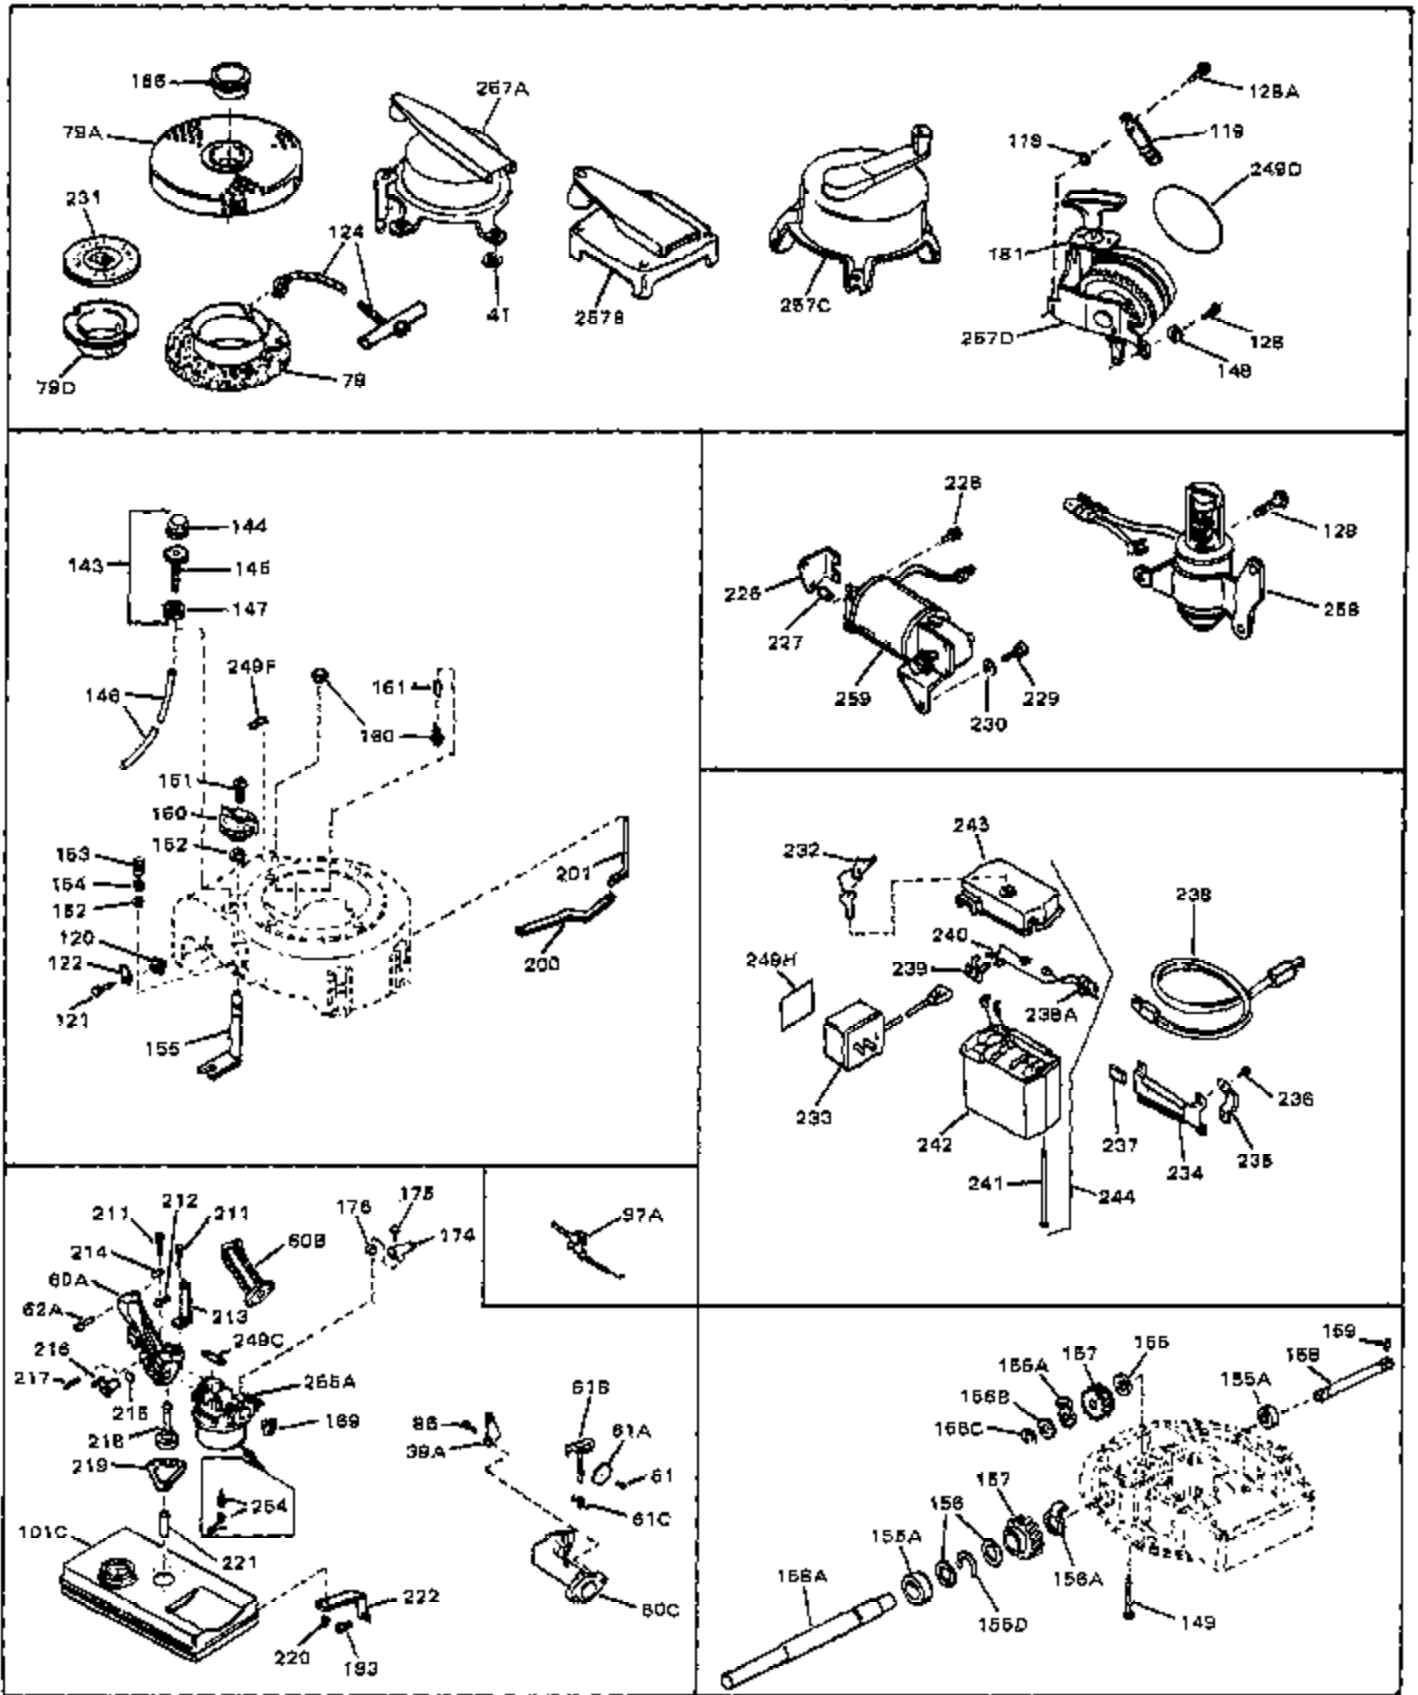

Engine Parts List #2

Ref #	Part Number	Qty	Description
41	27070	0	Lockwasher
41	27656	0	Washer, Flat
41	650168	0	Washer, Flat
79D	590416	0	Cup, Starter
79	30892	0	Pulley, Rope starter
85	30564	0	Screw
85	6201	0	Screw
85	6202	0	Screw
124	590343	0	Rope & Handle Assy., Starter
128	650737	0	Screw, Hex washer hd. taptite, 1/4-20 x 1/2
148	8345	0	Washer, 1/4
149	650492	0	Screw
166	32119	0	Plug, Screen
166	32236	0	Plug, Screen
181	590441	0	Rope Guide Assy.
181	590516	0	Bracket Assy.
183	29511	0	Screw, Slotted hex washer hd., 1/4-20 x 7/16
249C	31495	0	Decal, Speed control
254	631021	0	Inlet Needle, Seat & Clip Assy.
255A	631581	0	Carburetor