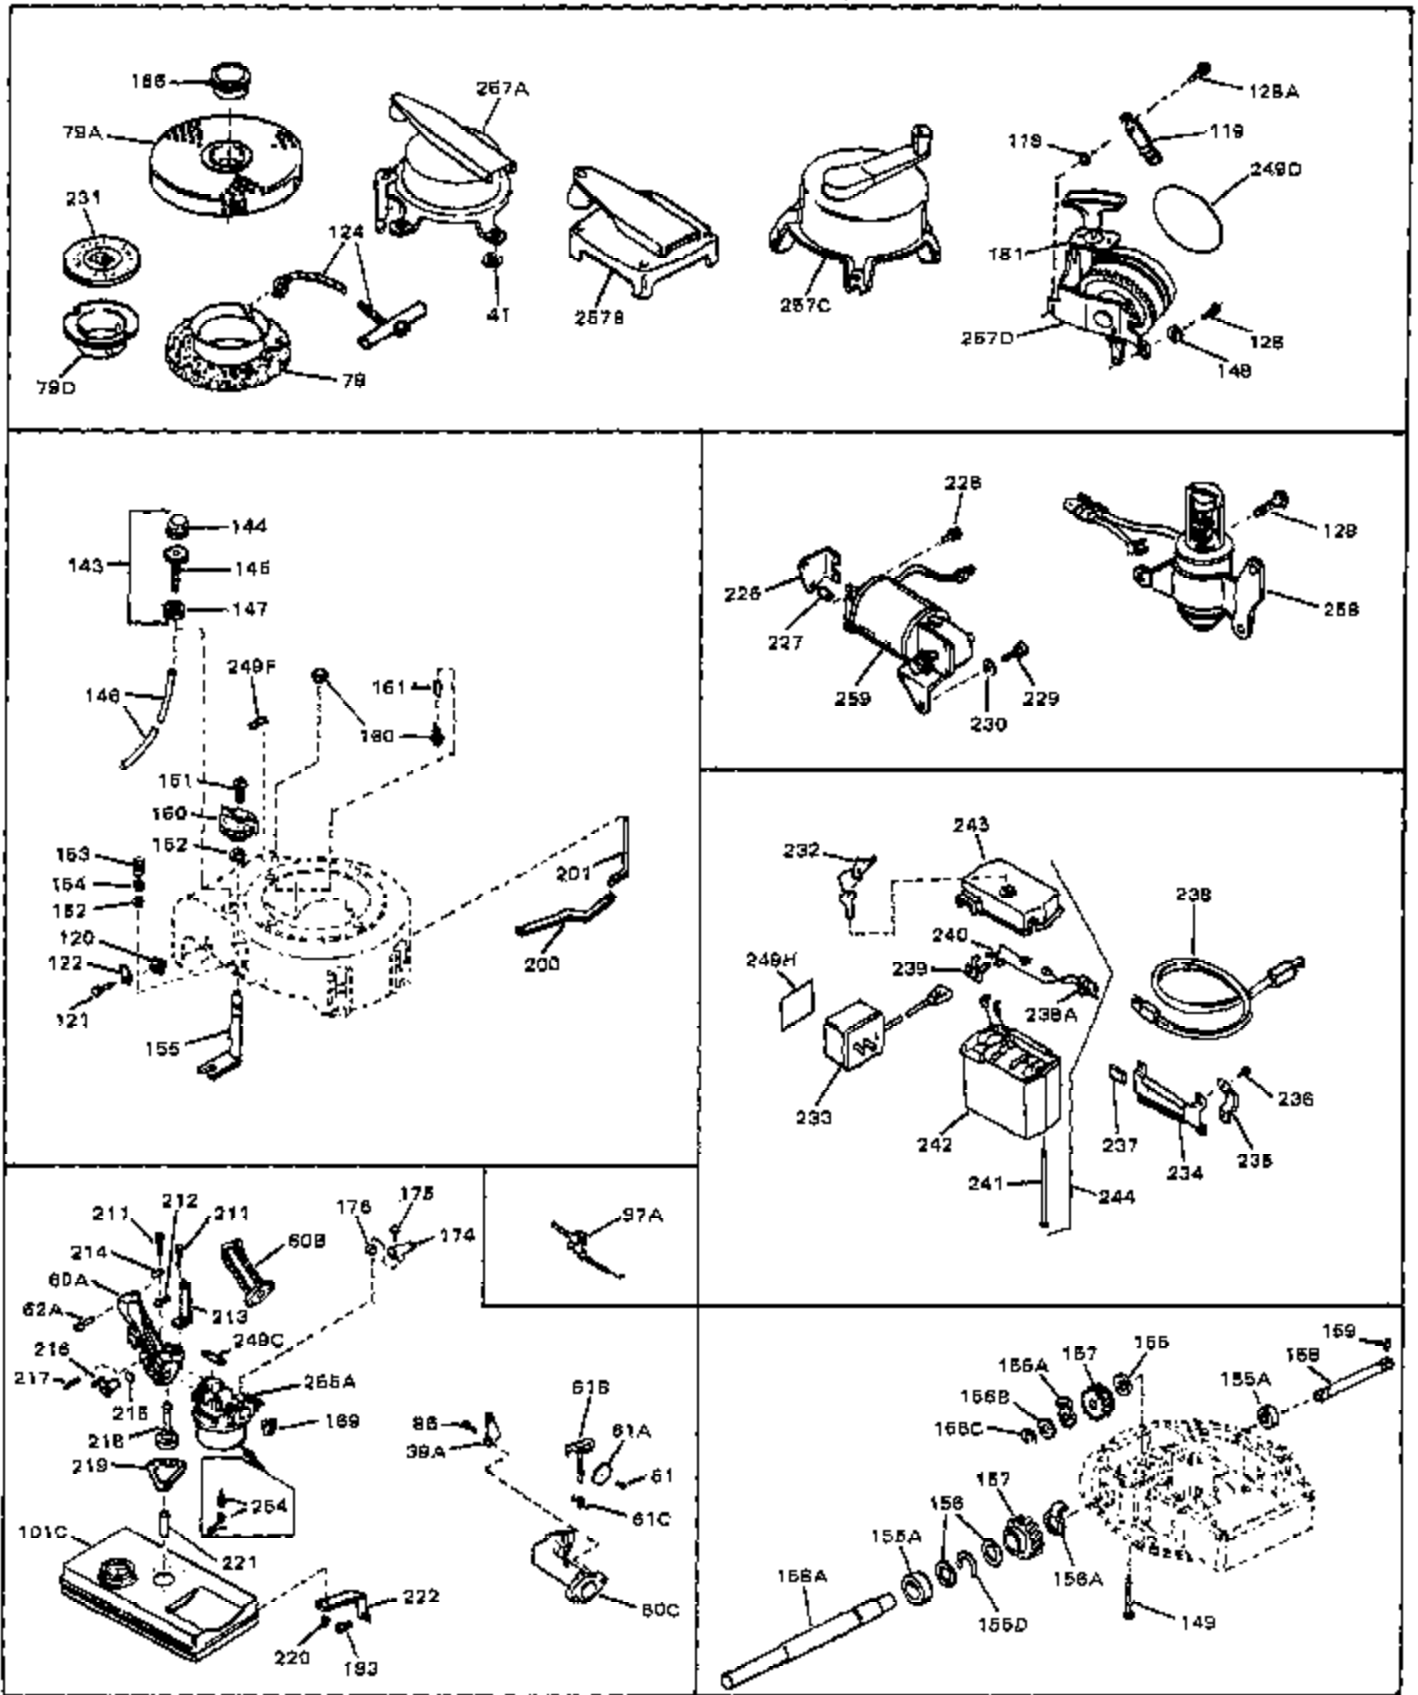

Engine Parts List #2

Ref #	Part Number	Qty	Description
41	27070	0	Lockwasher
41	27656	0	Washer, Flat
41	650168	0	Washer, Flat
79D	590416	0	Cup, Starter
79	30892	0	Pulley, Rope starter
85	30564	0	Screw
85	6201	0	Screw
85	6202	0	Screw
124	590343	0	Rope & Handle Assy., Starter
128	650737	0	Screw, Hex washer hd. taptite, 1/4-20 x 1/2
148	8345	0	Washer, 1/4
149	650492	0	Screw
166	32119	0	Plug, Screen
166	32236	0	Plug, Screen
181	590441	0	Rope Guide Assy.
181	590516	0	Bracket Assy.
183	29511	0	Screw, Slotted hex washer hd., 1/4-20 x 7/16
249C	31495	0	Decal, Speed control
254	631021	0	Inlet Needle, Seat & Clip Assy.
255A	631242	0	Carburetor