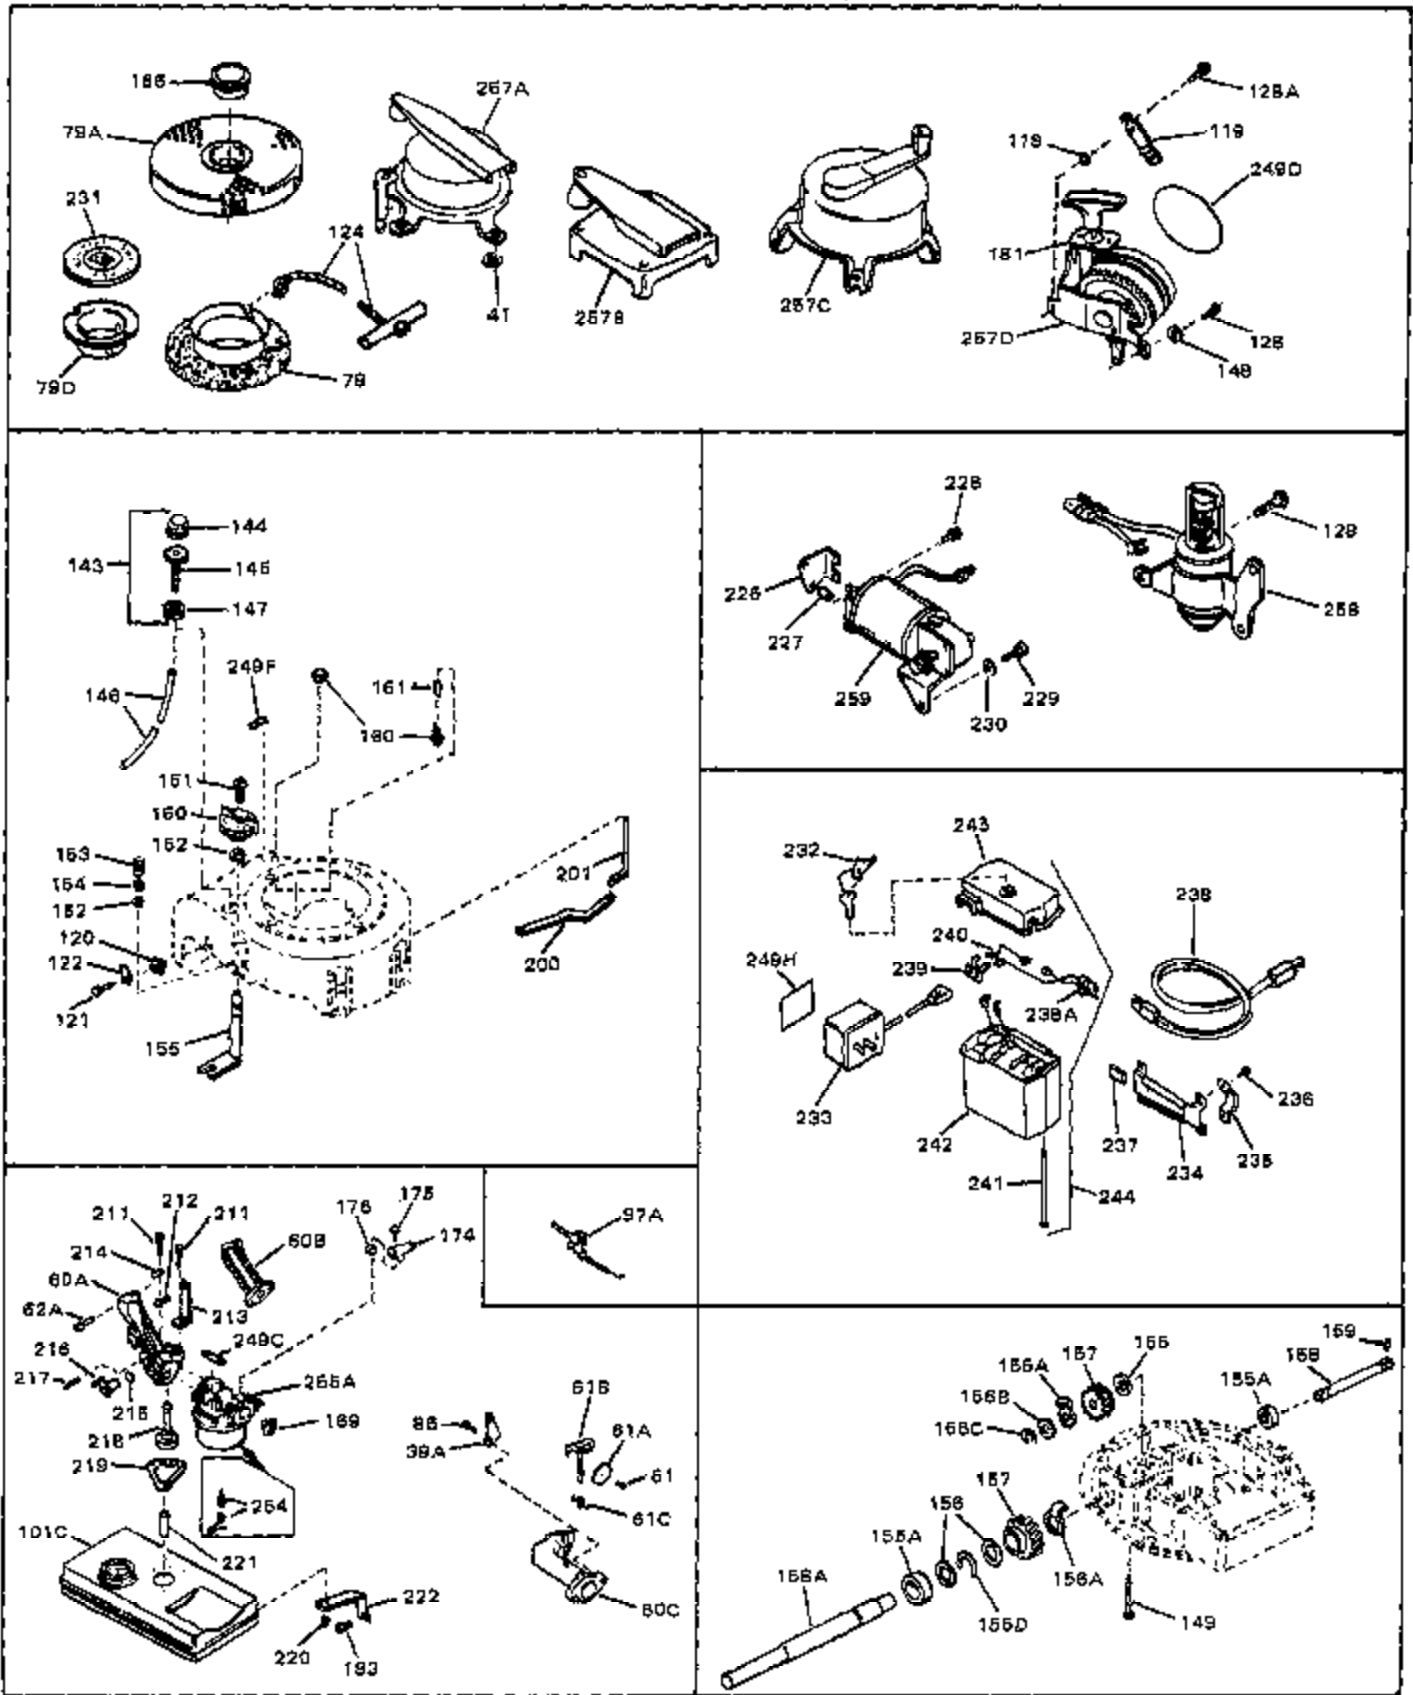

Engine Parts List #2

Ref #	Part Number	Qty	Description
41	27070	0	Lockwasher
41	27656	0	Washer, Flat
41	650168	0	Washer, Flat
79D	590416	0	Cup, Starter
79	30892	0	Pulley, Rope starter
85	30564	0	Screw
85	6201	0	Screw
85	6202	0	Screw
124	590343	0	Rope & Handle Assy., Starter
128	650737	0	Screw, Hex washer hd. taptite, 1/4-20 x 1/2
148	8345	0	Washer, 1/4
149	650492	0	Screw
166	32119	0	Plug, Screen
166	32236	0	Plug, Screen
181	590441	0	Rope Guide Assy.
181	590516	0	Bracket Assy.
183	29511	0	Screw, Slotted hex washer hd., 1/4-20 x 7/16
249C	31495	0	Decal, Speed control
254	631021	0	Inlet Needle, Seat & Clip Assy.
255A	631242	0	Carburetor