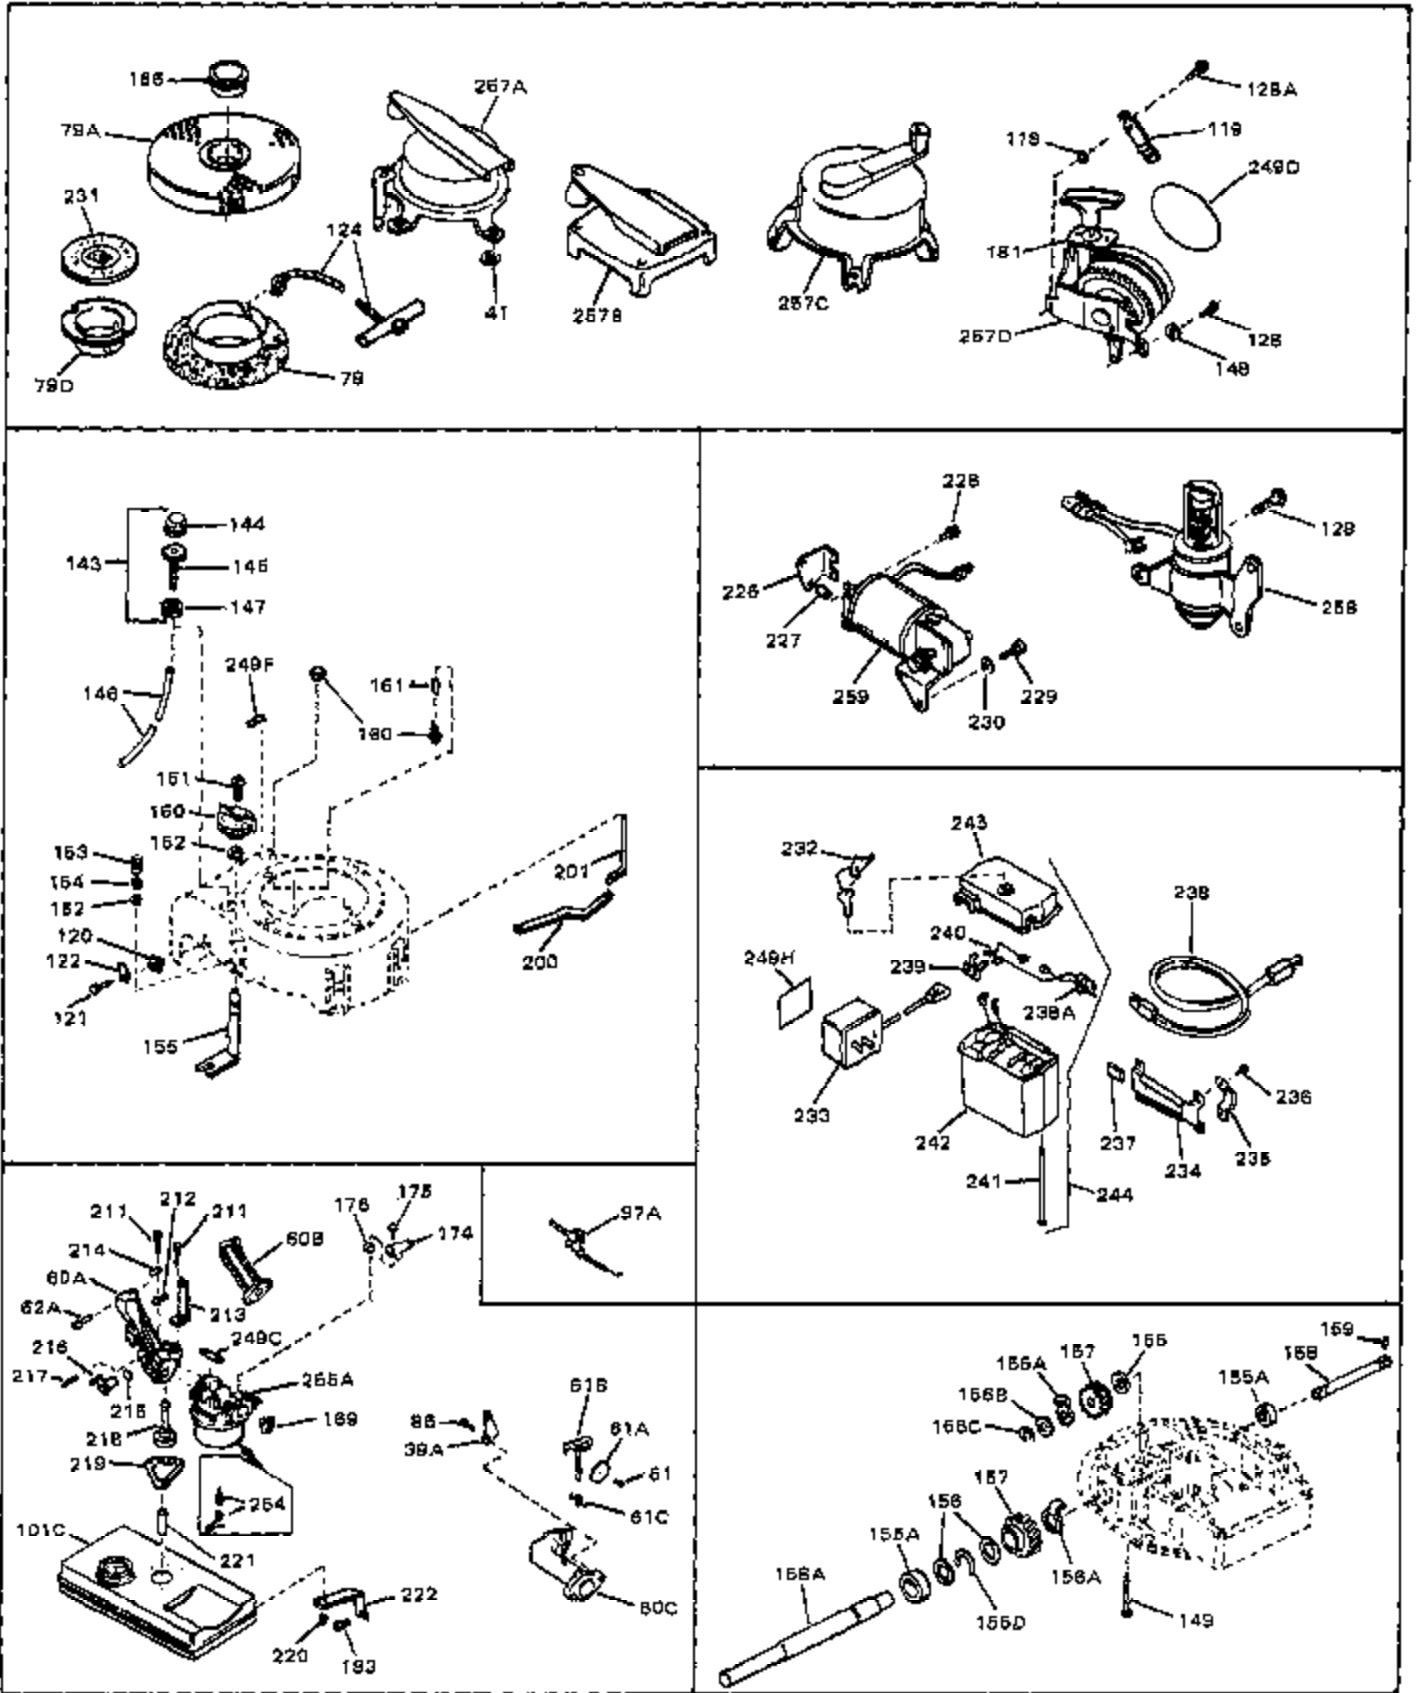

Engine Parts List #2

Ref #	Part Number	Qty	Description
41	27070	0	Lockwasher
41	27656	0	Washer, Flat
41	650168	0	Washer, Flat
79D	590416	0	Cup, Starter
79	30892	0	Pulley, Rope starter
85	30564	0	Screw
85	6201	0	Screw
85	6202	0	Screw
124	590343	0	Rope & Handle Assy., Starter
128	650737	0	Screw, Hex washer hd. taptite, 1/4-20 x 1/2
148	8345	0	Washer, 1/4
149	650492	0	Screw
166	32119	0	Plug, Screen
166	32236	0	Plug, Screen
181	590441	0	Rope Guide Assy.
181	590516	0	Bracket Assy.
183	29511	0	Screw, Slotted hex washer hd., 1/4-20 x 7/16
249C	31495	0	Decal, Speed control
254	631021	0	Inlet Needle, Seat & Clip Assy.
255A	631242	0	Carburetor