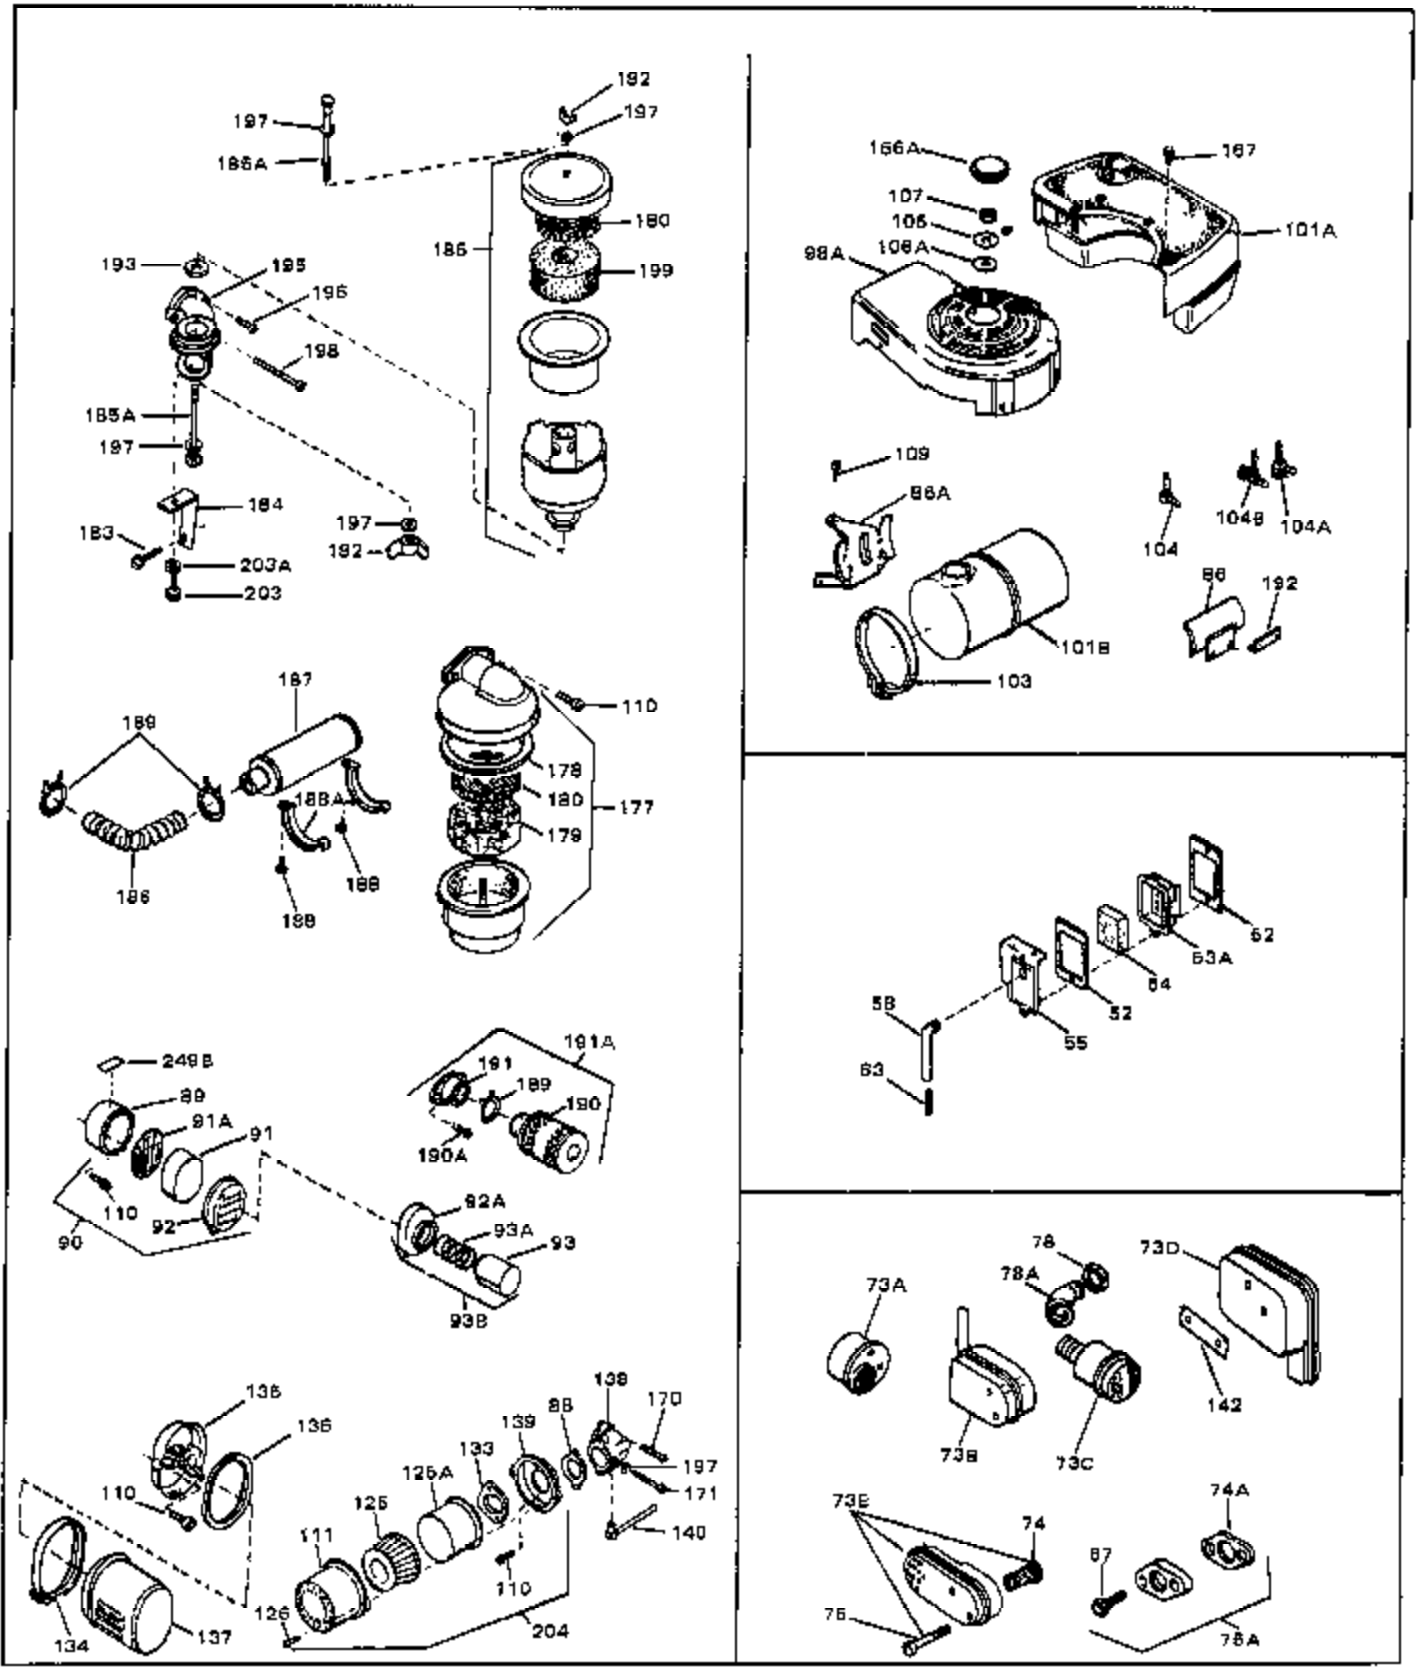

Ref #	Part Number	Qty	Description
52	31619	0	Gasket, Breather cover
63	31778	0	Spring, Coil
67	30063	0	Screw
73C	30911	0	Muffler
75	27182	0	Screw, Hex hd. cap, 1/4-20 x 3-3/8
75	30298	0	Screw, Hex hd. cap, 1/4-20 x 2-1/2
75	650234	0	Screw, Hex hd. cap, 1/4-20 x 3
75	650243	0	Screw, Hex hd. cap, 1/4-20 x 2-3/4
75	650253	0	Screw, Hex hd. cap, 1/4-20 x 2-1/4
75	650493	0	Screw, Hex hd. Sems, 1/4-20 x 1-3/4
75	650795	0	Screw, Hex hd. cap, Sems, 1/4-20 x 2-5/16
75A	730162	0	Kit, Muffler Adapter
78	27675	0	Nut, Conduit
78A	30617	0	Elbow, Exhaust (45°)
78A	28885	0	Elbow, Exhaust (90°)
88	27272	0	Gasket, Air cleaner
89	31312	0	Body, Air cleaner
90	31545	0	Cleaner Assy., Air
91	29961	0	Element, Air cleaner
91A	29962	0	Screen, Air cleaner
92	30585	0	Cover, Air cleaner
93A	450150	0	Spring, Pre-cleaner
93B	730510	0	Kit, Pre-cleaner
93	450124	0	Bag, Pre-cleaner
104B	30863	0	Valve, Fuel shut-off
104A	29683	0	Strainer & Shut-off
104	28584	0	Strainer & Elbow
106	650490	0	Washer, Belleville
107	650607	0	Nut, Flywheel
109	650561	0	Screw
110	28820	0	Screw
110	29786	0	Screw
110	650399	0	Screw, Phil. fil. hd. Sems, 10-32 x 5/8
126	650152	0	Screw
133	30767	0	Spacer, Air cleaner
140	30635	0	Fitting, Breather
170	650163	0	Screw, Fil. hd. Sems, 10-32 x 7/8
171	650520	0	Screw
182	9577	0	Nut, Wing, 10-24
183	29511	0	Screw, Slotted hex washer hd., 1/4-20 x 7/16
184	30418	0	Bracket, Cleaner elbow
191A	730145	0	Air Cleaner Kit
192	29432	0	Bracket, Housing
193	27165	0	Gasket, Elbow
196	650163	0	Screw, Fil. hd. Sems, 10-32 x 7/8
197	27183	0	Washer, Fiber
197	31905	0	Washer, Paper
198	650519	0	Screw
198	650520	0	Screw
199	31408	0	Element, Air cleaner
203A	650722	0	Lockwasher, 1/4
203	30688	0	Screw, Hex hd. Sems, 1/4-20 x 1/2
204	730127	0	Cleaner Assy., Air (Poly)
249B	30002	0	Decal, Air cleaner