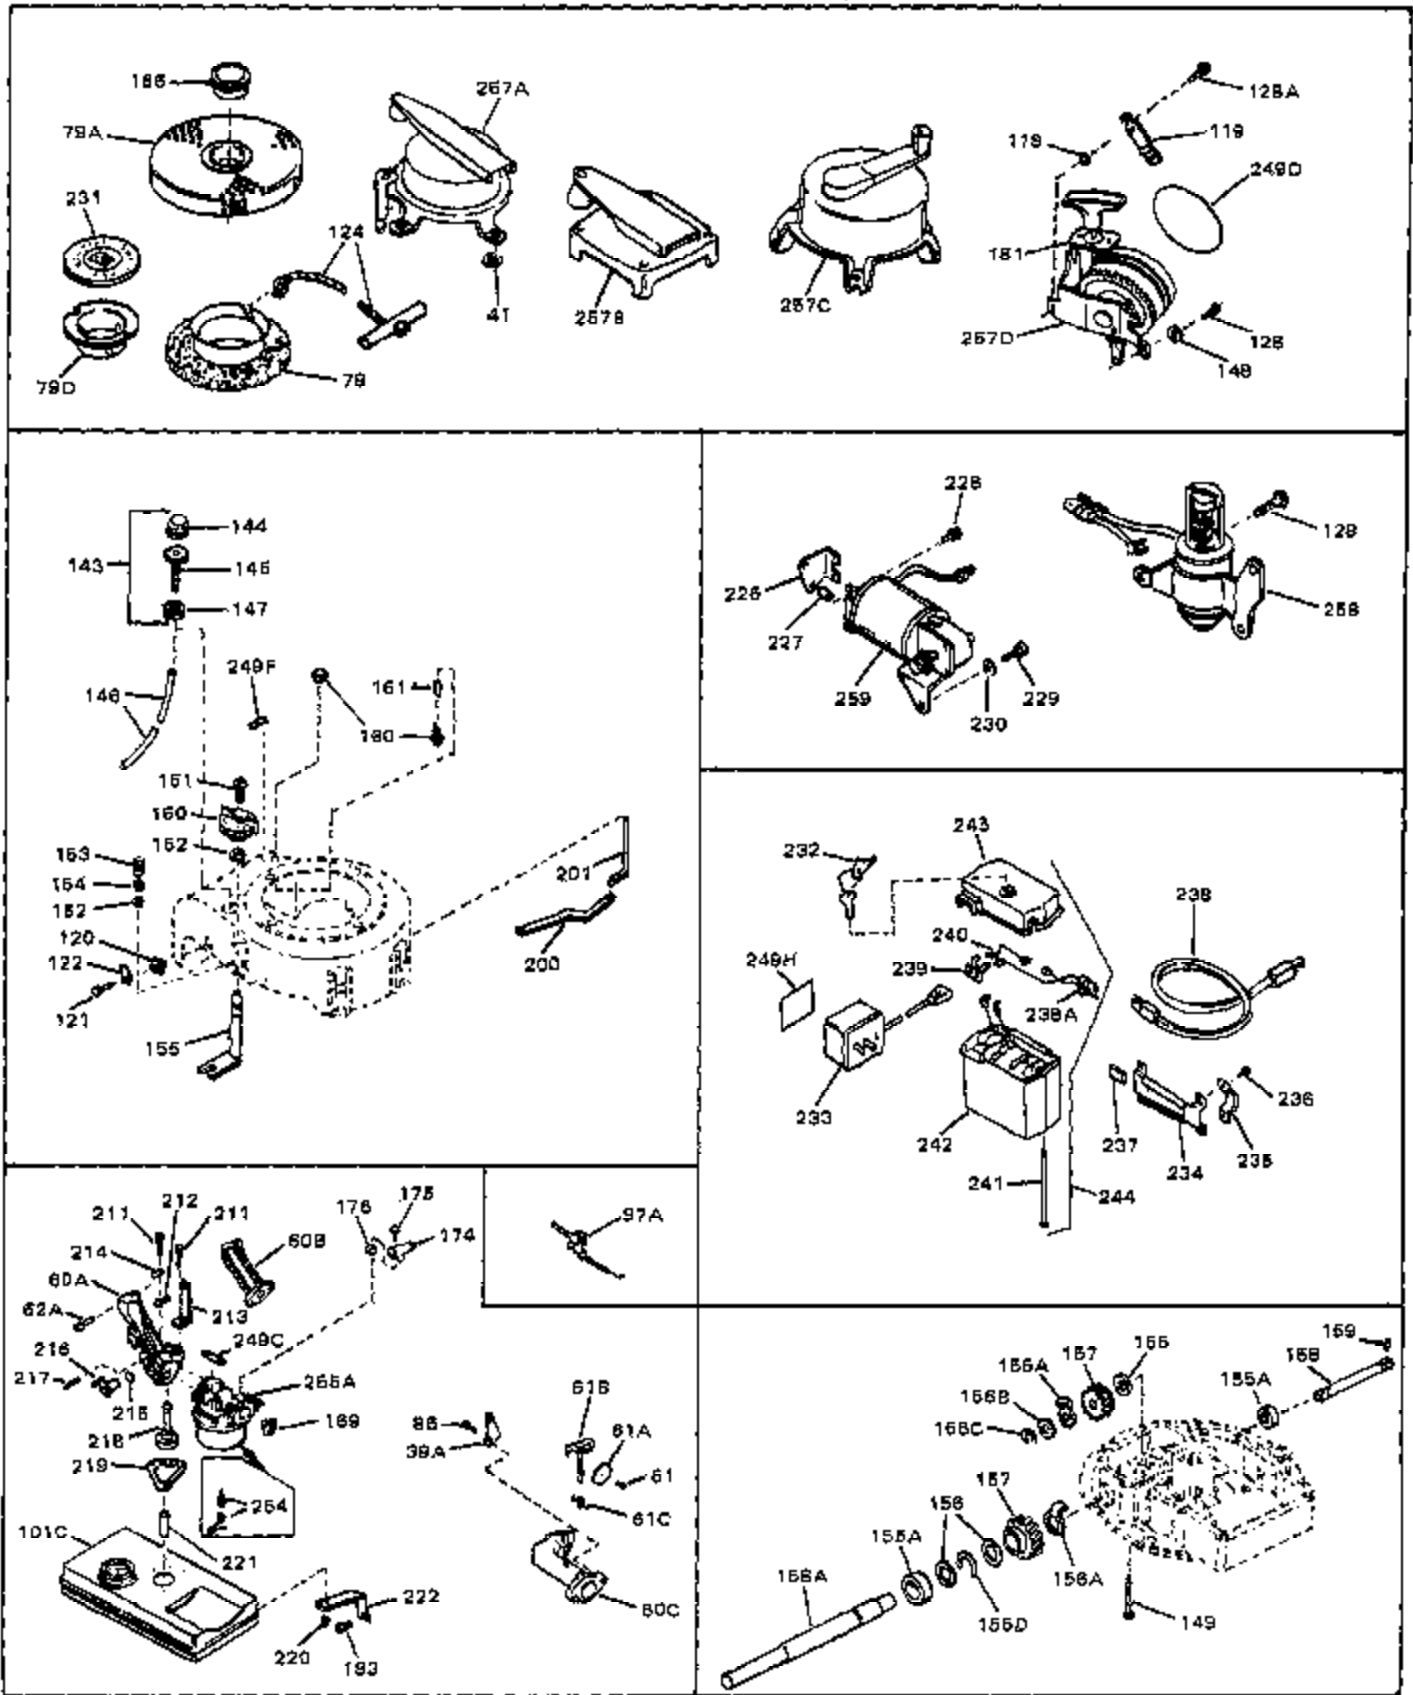

Engine Parts List #2

Ref #	Part Number	Qty	Description
41	27070	0	Lockwasher
41	27656	0	Washer, Flat
41	650168	0	Washer, Flat
79	30892	0	Pulley, Rope starter
79	31284	0	Hub & Screen Assy.
85	30564	0	Screw
85	6201	0	Screw
85	6202	0	Screw
124	590343	0	Rope & Handle Assy., Starter
128	650737	0	Screw, Hex washer hd. taptite, 1/4-20 x 1/2
148	8345	0	Washer, 1/4
149	650492	0	Screw
155A	31744	0	Seal, Oil
156B	31787	0	Washer, Flat
156C	31749	0	Ring, Retaining
156	31747	0	Washer, Thrust
156A	31745	0	Washer, Tang
157	31746	0	Gear, Worm
158	31764	0	Shaft, P.T.O.
159	31493	0	Pin, P.T.O. shaft
166	32119	0	Plug, Screen
166	32236	0	Plug, Screen
181	590441	0	Rope Guide Assy.
181	590516	0	Bracket Assy.
183	29511	0	Screw, Slotted hex washer hd., 1/4-20 x 7/16
257B	590361	0	Starter, "Impulse"