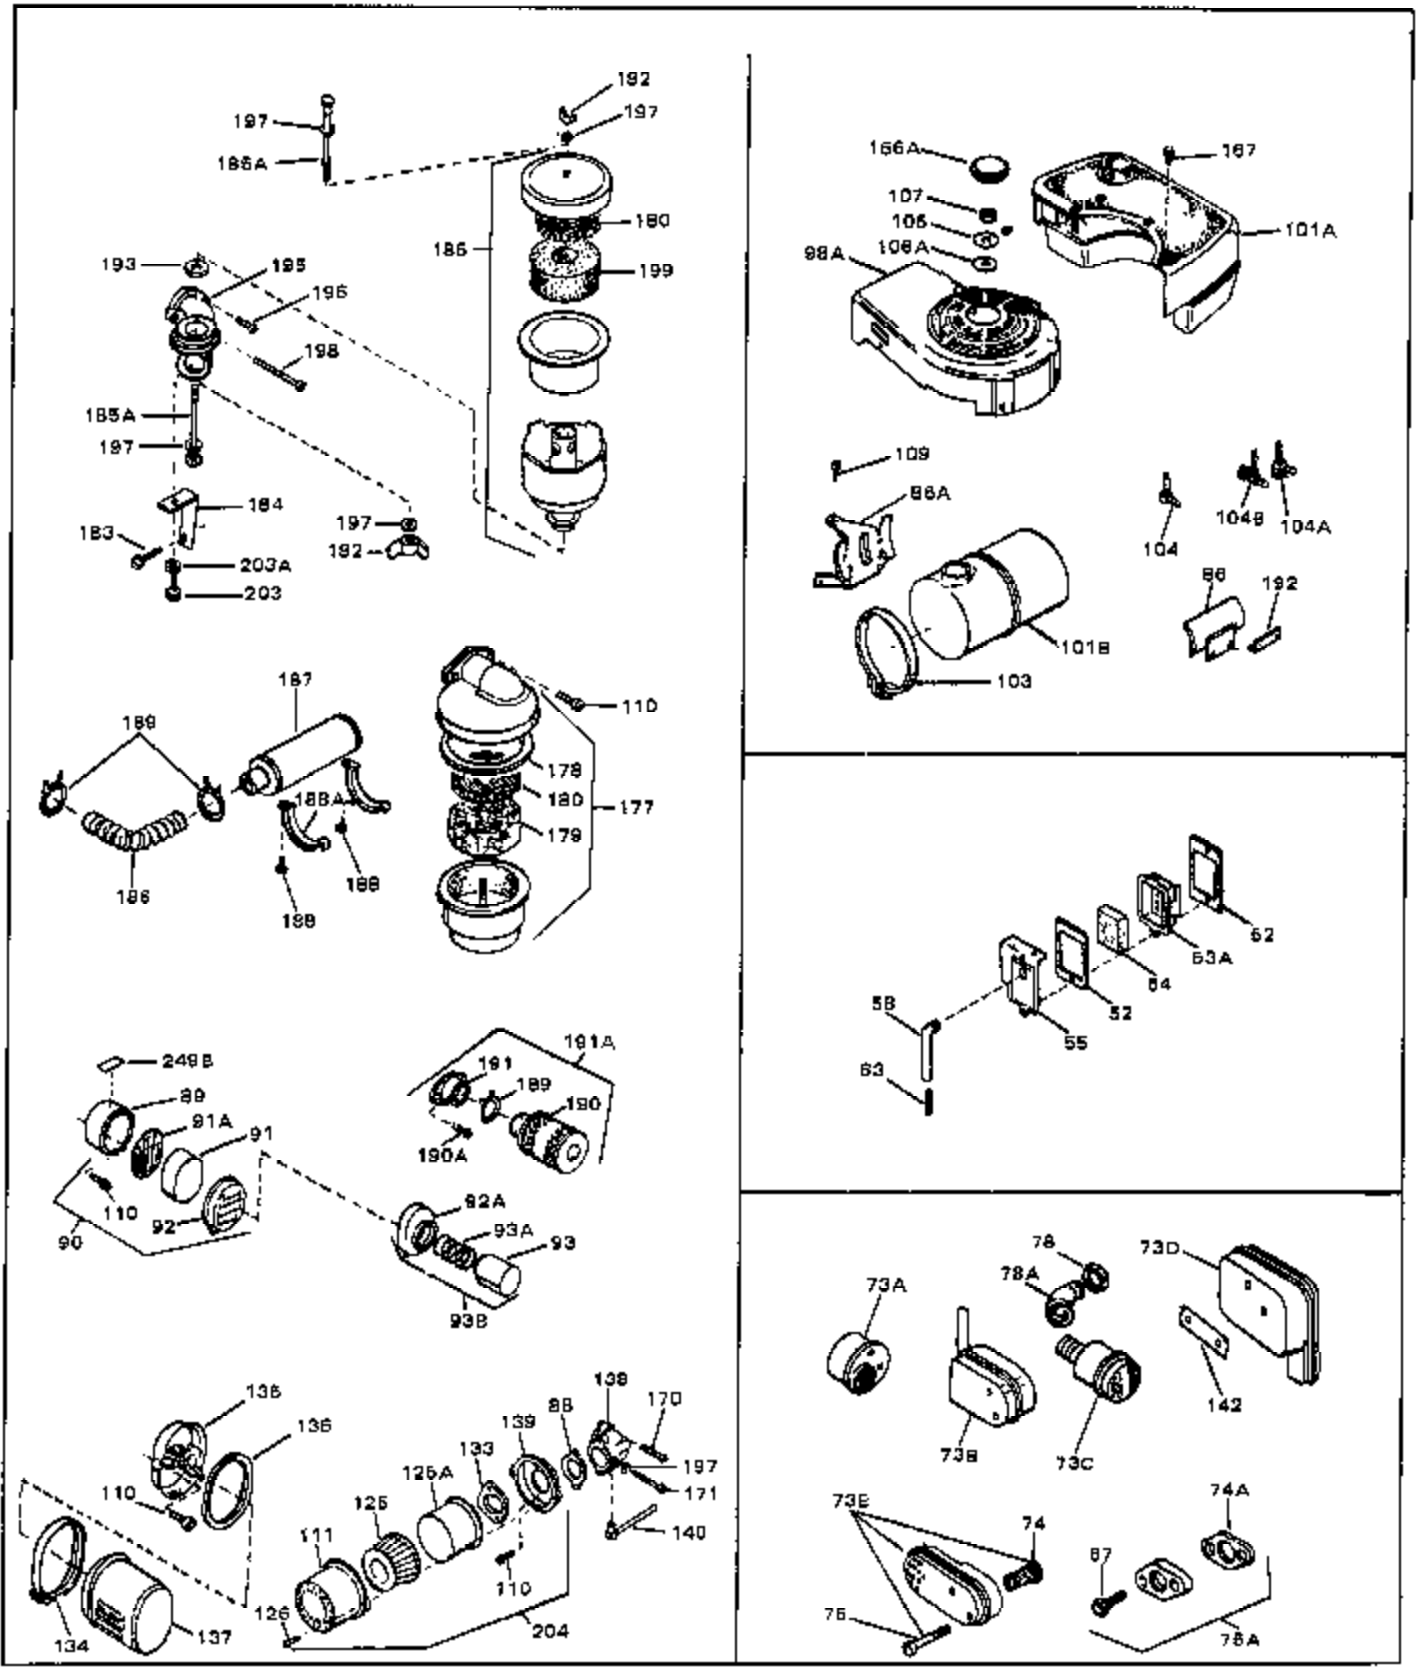

Ref #	Part Number	Qty	Description
52	31619	0	Gasket, Breather cover
63	31778	0	Spring, Coil
67	30063	0	Screw
73B	30326	0	Muffler
74A	26754	0	Gasket, Exhaust
75	27182	0	Screw, Hex hd. cap, 1/4-20 x 3-3/8
75	30298	0	Screw, Hex hd. cap, 1/4-20 x 2-1/2
75	650234	0	Screw, Hex hd. cap, 1/4-20 x 3
75	650243	0	Screw, Hex hd. cap, 1/4-20 x 2-3/4
75	650253	0	Screw, Hex hd. cap, 1/4-20 x 2-1/4
75	650493	0	Screw, Hex hd. Sems, 1/4-20 x 1-3/4
75	650795	0	Screw, Hex hd. cap, Sems, 1/4-20 x 2-5/16
75A	730162	0	Kit, Muffler Adapter
78A	28885	0	Elbow, Exhaust (90°)
78A	30617	0	Elbow, Exhaust (45°)
78	27675	0	Nut, Conduit
88	27272	0	Gasket, Air cleaner
89	31312	0	Body, Air cleaner
90	31545	0	Cleaner Assy., Air
91	29961	0	Element, Air cleaner
91A	29962	0	Screen, Air cleaner
92A	31612	0	Cover, Air cleaner
93	450124	0	Bag, Pre-cleaner
93A	450150	0	Spring, Pre-cleaner
93B	730510	0	Kit, Pre-cleaner
104B	30863	0	Valve, Fuel shut-off
104	28584	0	Strainer & Elbow
104A	29683	0	Strainer & Shut-off
106	650490	0	Washer, Belleville
107	650491	0	Nut, Flywheel
109	650561	0	Screw
110	28820	0	Screw
110	29786	0	Screw
110	650399	0	Screw, Phil. fil. hd. Sems, 10-32 x 5/8
126	650152	0	Screw
133	30767	0	Spacer, Air cleaner
140	30635	0	Fitting, Breather
170	650163	0	Screw, Fil. hd. Sems, 10-32 x 7/8
171	650520	0	Screw
182	9577	0	Nut, Wing, 10-24
183	29511	0	Screw, Slotted hex washer hd., 1/4-20 x 7/16
184	30418	0	Bracket, Cleaner elbow
191A	730145	0	Air Cleaner Kit
192	29432	0	Bracket, Housing
193	27165	0	Gasket, Elbow
196	650163	0	Screw, Fil. hd. Sems, 10-32 x 7/8
197	27183	0	Washer, Fiber
197	31905	0	Washer, Paper
198	650519	0	Screw
198	650520	0	Screw
199	31408	0	Element, Air cleaner
203A	650722	0	Lockwasher, 1/4
203	30688	0	Screw, Hex hd. Sems, 1/4-20 x 1/2
204	730127	0	Cleaner Assy., Air (Poly)
249B	30002	0	Decal, Air cleaner