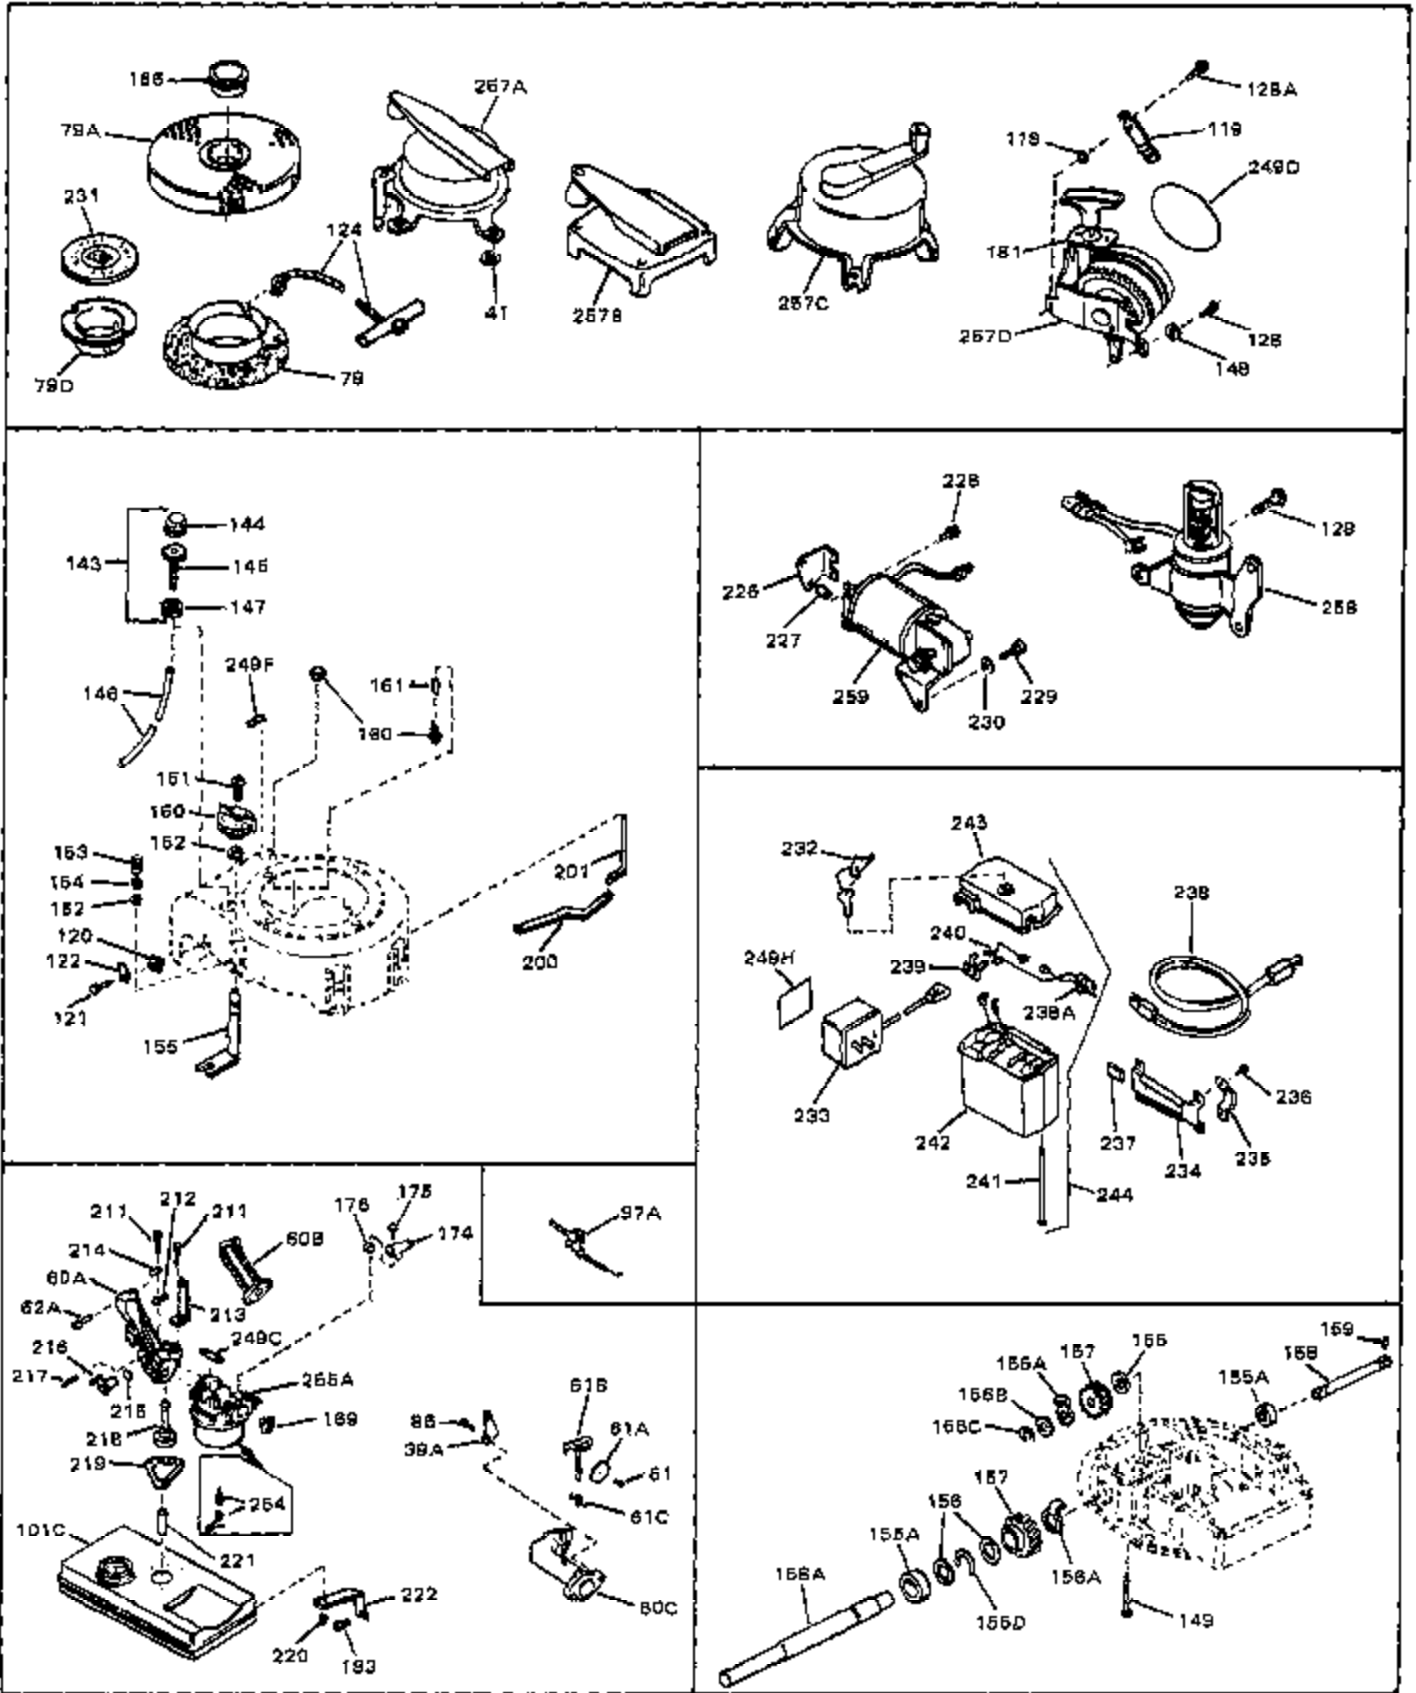

Ref #	Part Number	Qty	Description
41	27070	0	Lockwasher
41	27656	0	Washer, Flat
41	650168	0	Washer, Flat
79	30892	0	Pulley, Rope starter
79	31284	0	Hub & Screen Assy.
85	30564	0	Screw
85	6201	0	Screw
85	6202	0	Screw
124	590343	0	Rope & Handle Assy., Starter
128	650737	0	Screw, Hex washer hd. taptite, 1/4-20 x 1/2
148	8345	0	Washer, 1/4
149	650492	0	Screw
155A	31744	0	Seal, Oil
156B	31787	0	Washer, Flat
156C	31749	0	Ring, Retaining
156	31747	0	Washer, Thrust
156A	31745	0	Washer, Tang
157	31746	0	Gear, Worm
158	31764	0	Shaft, P.T.O.
159	31493	0	Pin, P.T.O. shaft
166	32119	0	Plug, Screen
166	32236	0	Plug, Screen
181	590441	0	Rope Guide Assy.
181	590516	0	Bracket Assy.
183	29511	0	Screw, Slotted hex washer hd., 1/4-20 x 7/16
257B	590361	0	Starter, "Impulse"