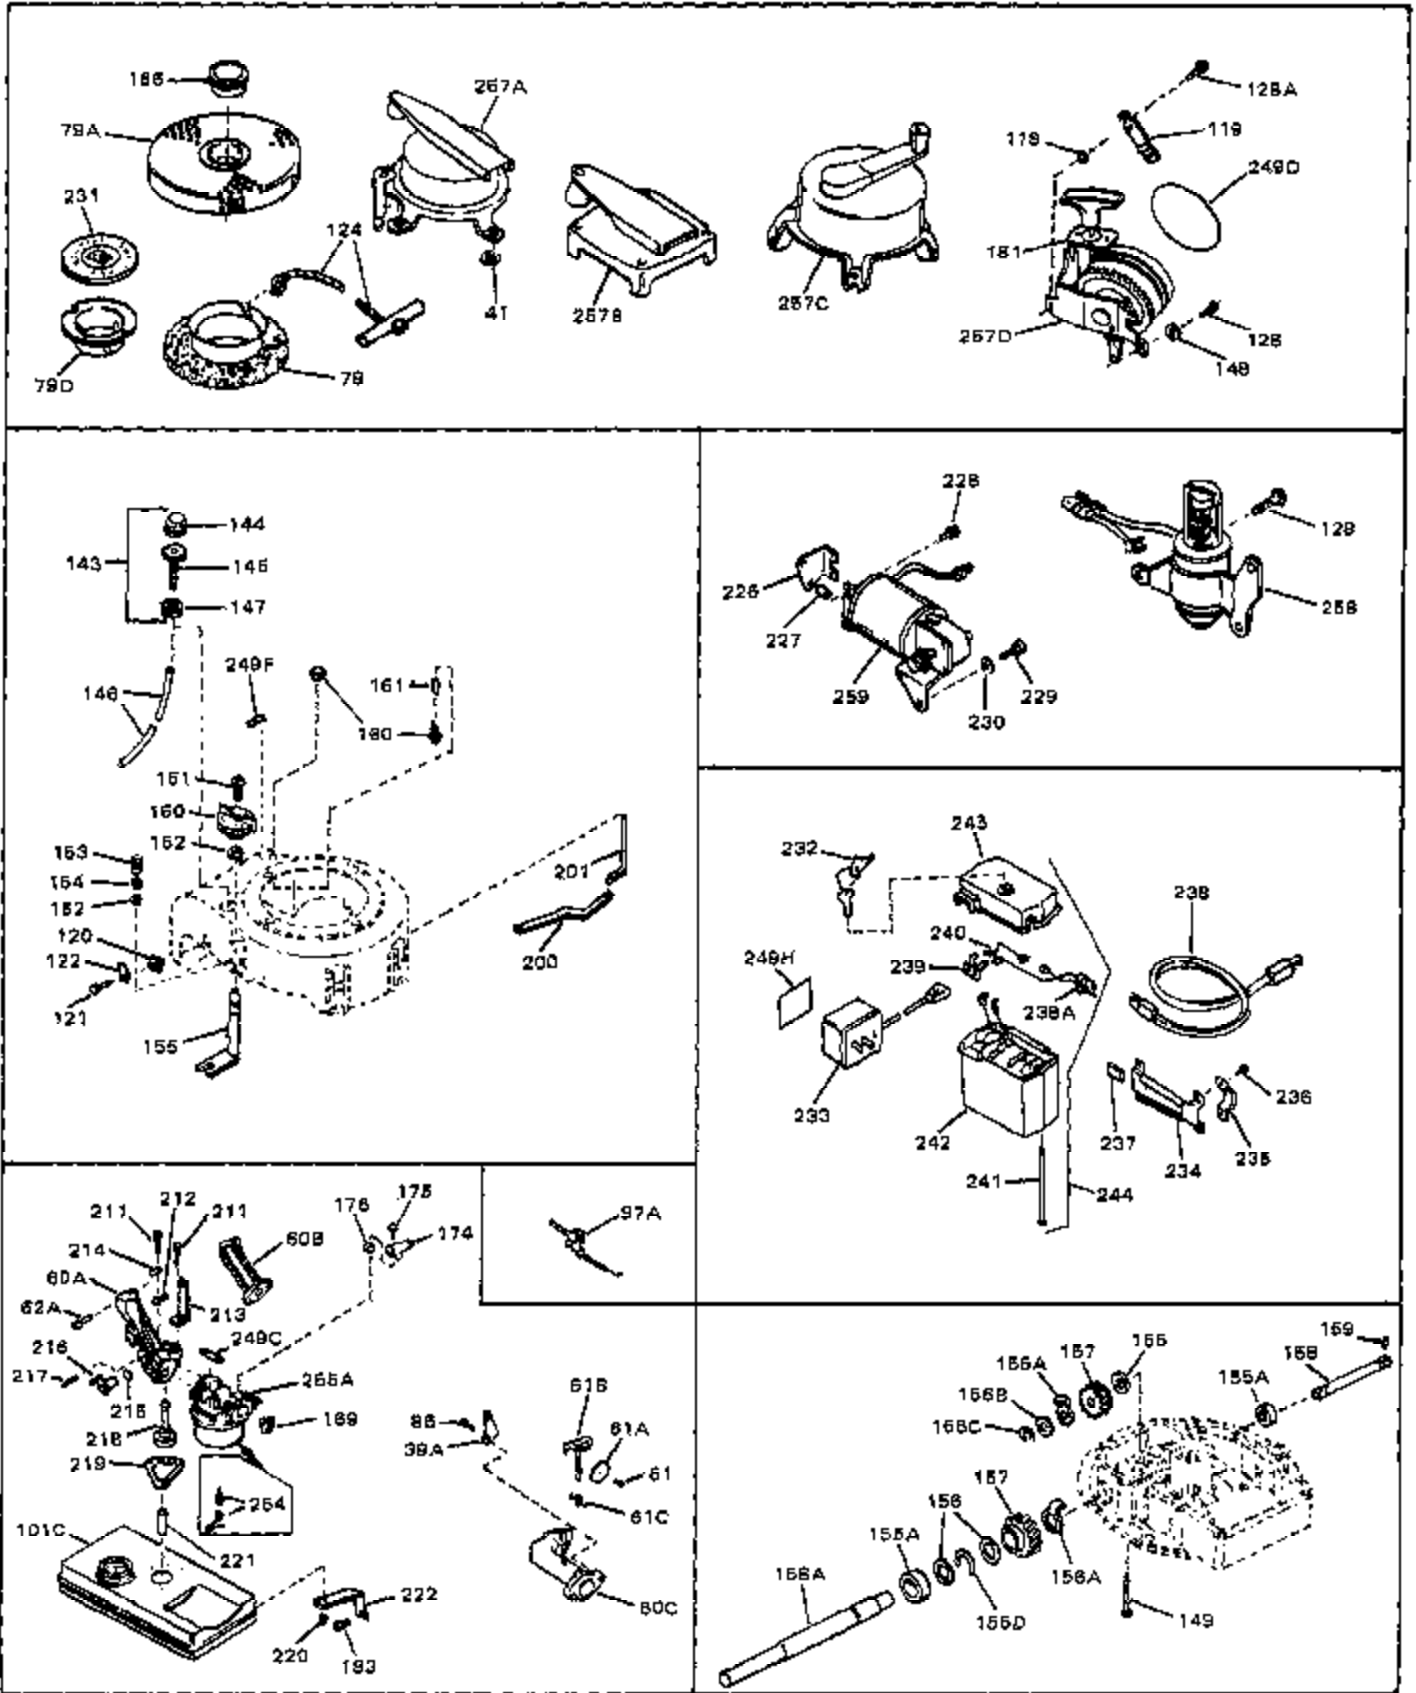

Ref #	Part Number	Qty	Description
41	27070	0	Lockwasher
41	27656	0	Washer, Flat
41	650168	0	Washer, Flat
79	30892	0	Pulley, Rope starter
79	31284	0	Hub & Screen Assy.
85	30564	0	Screw
85	6201	0	Screw
85	6202	0	Screw
124	590343	0	Rope & Handle Assy., Starter
128	650737	0	Screw, Hex washer hd. taptite, 1/4-20 x 1/2
148	8345	0	Washer, 1/4
149	650492	0	Screw
166	32119	0	Plug, Screen
166	32236	0	Plug, Screen
181	590441	0	Rope Guide Assy.
181	590516	0	Bracket Assy.
183	29511	0	Screw, Slotted hex washer hd., 1/4-20 x 7/16
257A	590378	0	Starter, "Impulse"