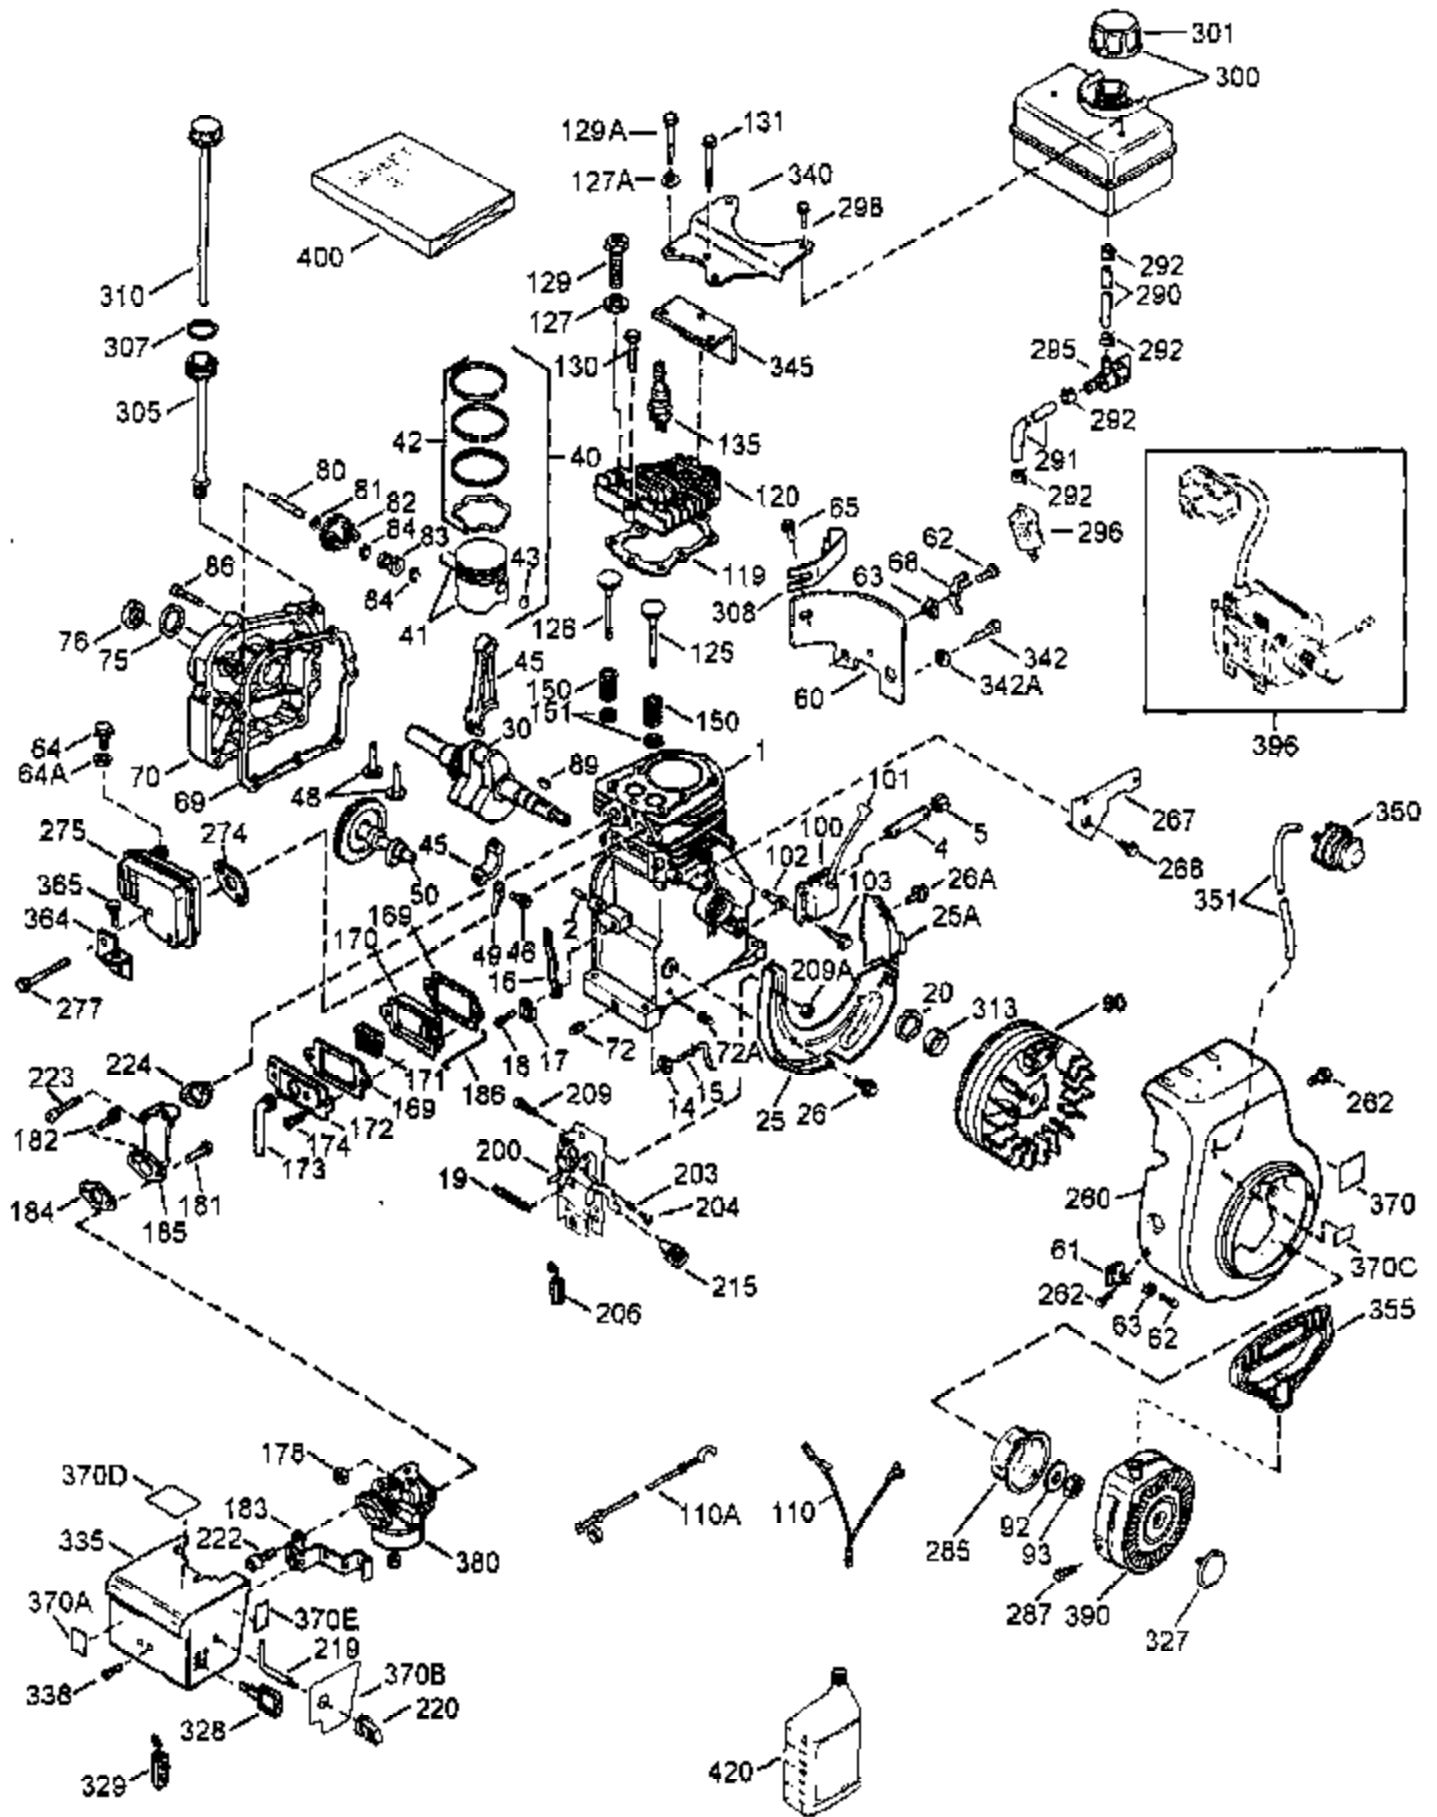

ILLUSTRATION SHOWS TYPICAL PARTS ONLY. ORDER BY PART NUMBER. PARTS NOT LISTED ARE SUPPLIED BY OEM.