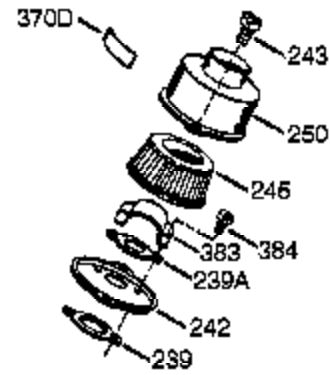

Engine Parts List #2

Ref #	Part Number	Qty	Description
16	490317	1	Governor Lever
16A	490304	1	Governor Lever
19A	490318	1	Throttle Link Spring
21	570673	3	Ball Bearing
22	510338	1	Slide Ring
23	530158	1	Ball Bearing
27	530159	1	Bearing Retainer
35A	650506	2	Screw, 4-40 x 1/4"
35	29826	1	Screw, 10-32 x 3/4"
37	29216	1	Lock Nut, 10-32
39	310277B	1	Piston & Rod Ass'y. (Incl. 29 & 42)
75A	510337	1	Oil Seal
80	490305	1	Governor Shaft
105	650892	2	Screw, 5/16-18 x 2-3/16"
106	650891	2	Screw, 5/16-18 x 1-5/8"
138	570683	2	Port Cover
217	570667A	1	Control Lever
218	650847	1	Screw, 8-32 x 1/2"
239	35815	1	Air Cleaner Gasket
275	390319	1	Muffler
383	570695	1	Spit Cup
384	650229	2	Screw, T-25, 10-32 x 3/8"
399	510334	1	Gasket Eliminator (Loctite 515)
420	730227A	1	2-Cycle Oil (8 oz.)