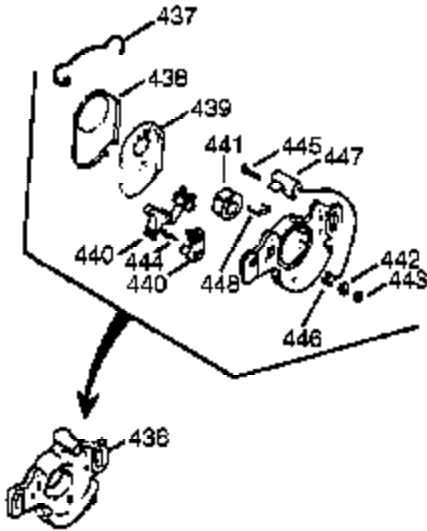

Engine Parts List #2

Ref #	Part Number	Qty	Description
16	490317	1	Governor Lever
16A	490304	1	Governor Lever
19A	490318	1	Throttle Link Spring
21	570673	3	Ball Bearing
22	510338	1	Slide Ring
23	530158	1	Ball Bearing
27	530159	1	Bearing Retainer
35A	650506	2	Screw, 4-40 x 1/4"
35	29826	1	Screw, 10-32 x 3/4"
37	29216	1	Lock Nut, 10-32
39	310277B	1	Piston & Rod Ass'y. (Incl. 29 & 42)
75A	510337	1	Oil Seal
80	490305	1	Governor Shaft
105	650892	2	Screw, 5/16-18 x 2-3/16"
106	650891	2	Screw, 5/16-18 x 1-5/8"
138	570683	2	Port Cover
217	570667A	1	Control Lever
218	650847	1	Screw, 8-32 x 1/2"
239	35815	1	Air Cleaner Gasket
275	390319	1	Muffler
383	570695	1	Spit Cup
384	650229	2	Screw, T-25, 10-32 x 3/8"
399	510334	1	Gasket Eliminator (Loctite 515)
420	730227A	1	2-Cycle Oil (8 oz.)