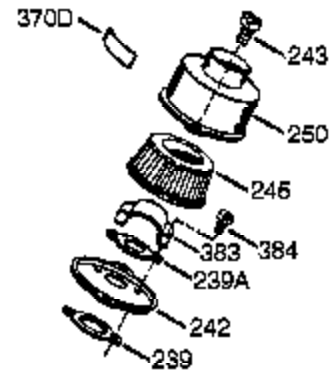

Ref #	Part Number	Qty	Description
239	35815	1	Air Cleaner Gasket
275	390333	1	Muffler (Incl. 274 & 277)
370	36261	1	Lubrication Decal
383	570434	1	Spit Cup
384	650431	2	Screw, Torx T-25, 10-32 x 5/8"
420	730227A	1	2-Cycle Oil (8 oz.)