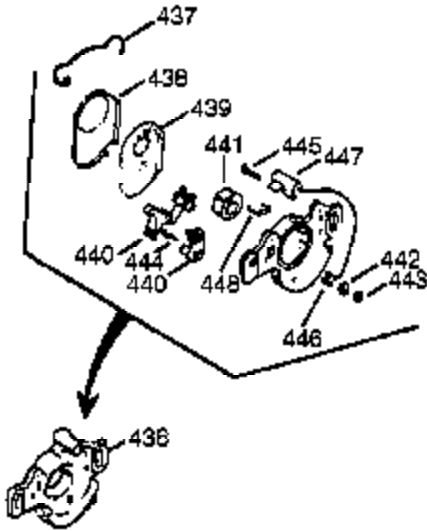

Ref #	Part Number	Qty	Description
239	35815	1	Air Cleaner Gasket
275	390333	1	Muffler (Incl. 274 & 277)
370	36261	1	Lubrication Decal
383	570434	1	Spit Cup
384	650431	2	Screw, Torx T-25, 10-32 x 5/8"
420	730227A	1	2-Cycle Oil (8 oz.)