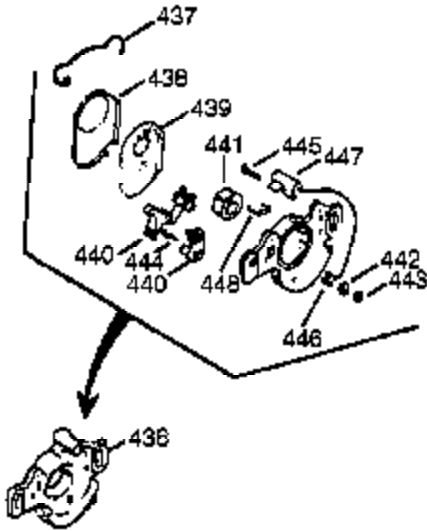

Ref #	Part Number	Qty	Description
239	35815	1	Air Cleaner Gasket
275	390333	1	Muffler (Incl. 274 & 277)
383	570434	1	Spit Cup
384	650431	2	Screw, Torx T-25, 10-32 x 5/8"
420	730227A	1	2-Cycle Oil (8 oz.)