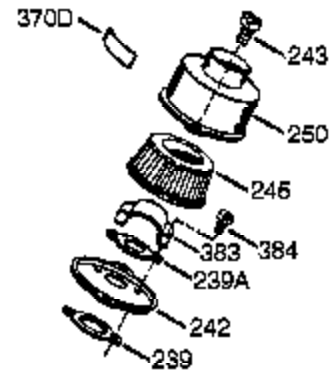

Ref #	Part Number	Qty	Description
239	35815	1	Air Cleaner Gasket
275	390333	1	Muffler (Incl. 274 & 277)
383	570434	1	Spit Cup
384	650431	2	Screw, Torx T-25, 10-32 x 5/8"
420	730227A	1	2-Cycle Oil (8 oz.)