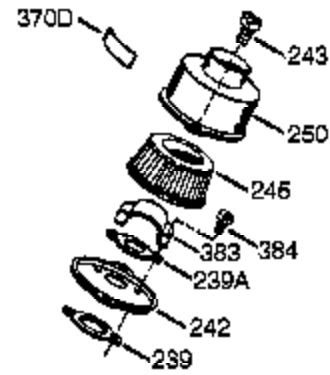

Ref #	Part Number	Qty	Description
	1 0	1	Cylinder (Order S/B if replacement is needed)
16B	490291A	1	Air Vane
19	570707	1	Extension Spring
24	530110	1	Ball Bearing
29A	530104A	1	Cartridge Bearing
29	530150	1	Needle Bearing & Liner Set (37 Needle s)
30	290602	1	Crankshaft
33A	570644	1	Cover Plate
34A	650579	4	Screw, Torx T-25, 10-24 x 1/2"
41	310283A	1	Piston & Pin Ass'y. (Incl. 43)
42	310289	2	Ring Set
43	310167	2	Piston Pin Retaining Ring
45	310235B	1	Connecting Rod Ass'y. (Incl. 29, 29A, & 46)
46	650633	4	Connecting Rod Bolt
69	510292A	1	* Cylinder Cover Gasket
69A	510323A	1	* Cover Plate Gasket
75	510319	2	Oil Seal
77	530105	1	Cartridge Bearing
89A	611032	1	Adapter Sleeve
90	611066	1	Flywheel
92	650815	1	Belleville Washer
93	650390	1	Flywheel Nut
100	34443B	1	Solid State Ignition (Incl. 101)
101	610118	1	Spark Plug Cover
103	651007	2	Screw, Torx T-15, 10-24 x 15/16"
105A	650796	4	Stud
119	510274A	1	* Cylinder Head Gasket
120	250240B	1	Cylinder Head
131	650477	5	Screw, Torx T-30, 1/4-20 x 3/4"
135	611049	1	Resistor Spark Plug (RCJ8Y)
163	650838	1	Washer
169	510325A	1	* Compression Release Cover Gasket
172A	570708	1	Compression Release Cover
174	650579	1	Screw, Torx T-25, 10-24 x 1/2"
177	650959	2	Screw, 5/32 Allen, 1/4-20 x 1"
184	510326A	2	* Carburetor Gasket
186	490322	1	Governor Link
187	570438A	1	Spacer
216	570645	1	R.P.M. Adjusting Lever
239	35815	1	Air Cleaner Gasket
257	650911	4	Screw, Torx T-30, 1/4-20 x 5/8"
258	350422	1	Blower Housing Base (Incl. 75)
260	350454	1	Blower Housing
261	650737	4	Screw, 1/4-20 x 1/2"
274	510207A	1	* Exhaust Gasket
277	650869	2	Screw, 1/4-20 x 2-3/4"
285	590551A	1	Starter Cup
287	650926	3	Screw, 8-32 x 21/64"
325	29443	1	Wire Clip
330	611164A	1	Wire Harness
370A	36261	1	Lubrication Decal
370K	36695	1	Starter Decal
380	640097	1	Carburetor (Incl. 184)
390	590743	1	Rewind Starter
400	510324B	1	* Gasket Set (Incl. items marked PK i n notes) Incl. (1) each of part #'s 510207A, 510274A, 510292A, 510323A, 510325A, 510326A, 510346A, and (2) of part # 510110A