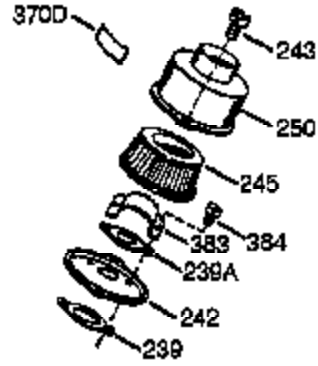

Ref #	Part Number	Qty	Description
	1 xxxxx	1	Cylinder (Order S/B if replacement is needed)
16B	490291A	1	Air Vane
19	570707	1	Extension Spring
24	530110	1	Ball Bearing
29A	530104A	1	Cartridge Bearing
29	530150	1	Needle Bearing & Liner Set (37 Needle s)
30	290607	1	Crankshaft
33A	570644	1	Cover Plate
34A	650579	4	Screw, Torx T-25, 10-24 x 1/2"
41	310283A	1	Piston & Pin Ass'y. (Incl. 43)
42	310190	2	Ring Set
43	310167	2	Piston Pin Retaining Ring
45	310235B	1	Connecting Rod Ass'y. (Incl. 29, 29A, & 46)
46	650633	4	Connecting Rod Bolt
69	510292A	1	* Cylinder Cover Gasket
69A	510323A	1	* Cover Plate Gasket
75	510319	2	Oil Seal
77	530105	1	Cartridge Bearing
89A	611032	1	Adapter Sleeve
90	611066	1	Flywheel
92	650815	1	Belleville Washer
93	650390	1	Flywheel Nut
100	34443A	1	Solid State Ignition (Incl. 101)
101	610118	1	Spark Plug Cover
103	650814	2	Screw, Torx T-15, 10-24 x 1"
105A	650796	4	Stud
110	611129	1	Ground Wire
119	510274A	1	* Cylinder Head Gasket
120	250240B	1	Cylinder Head
131	650477	5	Screw, Torx T-30, 1/4-20 x 3/4"
135	611049	1	Resistor Spark Plug (RCJ8Y)
163	650838	1	Washer
169	510325A	1	* Compression Release Cover Gasket
172A	570708	1	Compression Release Cover
174	650579	1	Screw, Torx T-25, 10-24 x 1/2"
177	650959	2	Screw, 5/32 Allen, 1/4-20 x 1"
184	510326A	2	* Carburetor Gasket
186	490322	1	Governor Link
187	570438A	1	Spacer
216	570645	1	R.P.M. Adjusting Lever
257	650911	4	Screw, Torx T-30, 1/4-20 x 5/8"
258	350422	1	Blower Housing Base (Incl. 75)
260	350424	1	Blower Housing
261	650737	4	Screw, 1/4-20 x 1/2"
274	510207A	1	* Exhaust Gasket
277	650869	2	Screw, 1/4-20 x 2-3/4"
285	590551	1	Starter Cup
287	xxxxx	4	Rivet (Can be purchased locally)
325	29443	1	Wire Clip
370	35977	1	Instruction Decal
380	632396A	1	Carburetor (Incl. 184)
390	590537	1	Rewind Starter
400	510324B	1	* Gasket Set (Incl. items marked PK i n notes) Incl. (1) each of part #'s 510207A, 510274A, 510292A, 510323A, 510325A, 510326A, 510346A, and (2) of part # 510110A