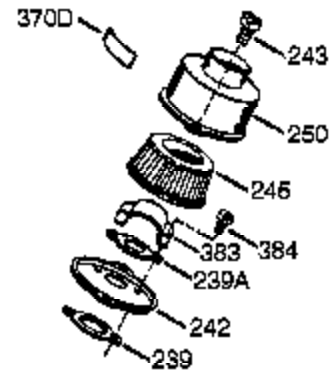

Ref #	Part Number	Qty	Description
	1 0	1	Cylinder (Order S/B if replacement is needed)
16B	490291A	1	Air Vane
19	570707	1	Extension Spring
24	530110	1	Ball Bearing
29A	530104A	1	Cartridge Bearing
29	530150	1	Needle Bearing & Liner Set (37 Needle s)
30	290602	1	Crankshaft
33A	570644	1	Cover Plate
34A	650579	4	Screw, Torx T-25, 10-24 x 1/2"
41	310283A	1	Piston & Pin Ass'y. (Incl. 43)
42	310289	2	Ring Set
43	310167	2	Piston Pin Retaining Ring
45	310235B	1	Connecting Rod Ass'y. (Incl. 29, 29A, & 46)
46	650633	4	Connecting Rod Bolt
69	510292A	1	* Cylinder Cover Gasket
69A	510323A	1	* Cover Plate Gasket
75	510319	2	Oil Seal
77	530105	1	Cartridge Bearing
89A	611032	1	Adapter Sleeve
90	611066	1	Flywheel
92	650815	1	Belleville Washer
93	650390	1	Flywheel Nut
100	34443B	1	Solid State Ignition (Incl. 101)
101	610118	1	Spark Plug Cover
103	651007	2	Screw, Torx T-15, 10-24 x 15/16"
105A	650796	4	Stud
119	510274A	1	* Cylinder Head Gasket
120	250240B	1	Cylinder Head
131	650477	5	Screw, Torx T-30, 1/4-20 x 3/4"
135	611049	1	Resistor Spark Plug (RCJ8Y)
163	650838	1	Washer
169	510325A	1	* Compression Release Cover Gasket
172A	570708	1	Compression Release Cover
174	650579	1	Screw, Torx T-25, 10-24 x 1/2"
177	650959	2	Screw, 5/32 Allen, 1/4-20 x 1"
184	510326A	2	* Carburetor Gasket
186	490322	1	Governor Link
187	570438A	1	Spacer
216	570645	1	R.P.M. Adjusting Lever
239	35815	1	Air Cleaner Gasket
257	650911	4	Screw, Torx T-30, 1/4-20 x 5/8"
258	350422	1	Blower Housing Base (Incl. 75)
260	350454	1	Blower Housing
261	650737	4	Screw, 1/4-20 x 1/2"
274	510207A	1	* Exhaust Gasket
277	650869	2	Screw, 1/4-20 x 2-3/4"
285	590551A	1	Starter Cup
287	650926	3	Screw, 8-32 x 21/64"
325	29443	1	Wire Clip
330	611164A	1	Wire Harness
370A	36261	1	Lubrication Decal
370K	36695	1	Starter Decal
380	640098	1	Carburetor (Incl. 184)
390	590743	1	Rewind Starter
400	510324B	1	* Gasket Set (Incl. items marked PK i n notes) Incl. (1) each of part #'s 510207A, 510274A, 510292A, 510323A, 510325A, 510326A, 510346A, and (2) of part # 510110A