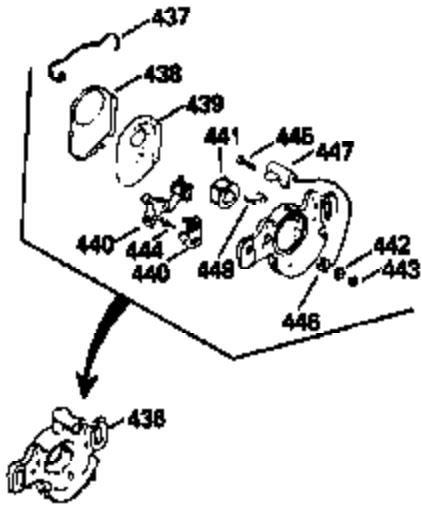

ILLUSTRATION SHOWS TYPICAL PARTS ONLY. ORDER BY PART NUMBER. PARTS NOT LISTED ARE SUPPLIED BY OEM.

Ref #	Part Number	Qty	Description
239A	35815		Air Cleaner Gasket (.031" thick)
275B	390331		Muffler (1 piece)
277A	650869		Screw, 1/4-20 x 2-3/4"
287A	650926		Screw, 8-32 x 21/64"
325	29443		Wire Clip
327	35392		Starter Plug
350	570629A		Primer Bulb
351A	410274		Primer Line
383	570434		Air Baffle
384	650229		Screw, Torx T-25, 10-32 x 3/8"
390A	590652		Rewind Starter (Refer to Division 5, Section C, page 34 or Fiche 27A, Grid G-10for breakdown)
422	730227A		2-Cycle Oil (8 oz.)