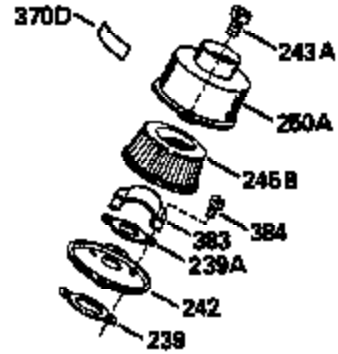

ILLUSTRATION SHOWS TYPICAL PARTS ONLY. ORDER BY PART NUMBER. PARTS NOT LISTED ARE SUPPLIED BY OEM.

Ref #	Part Number	Qty	Description
239A	35815		Air Cleaner Gasket (.031" thick)
275B	390331		Muffler (1 piece)
277A	650869		Screw, 1/4-20 x 2-3/4"
287A	650926		Screw, 8-32 x 21/64"
325	29443		Wire Clip
327	35392		Starter Plug
350	570629A		Primer Bulb
351A	410274		Primer Line
383	570434		Air Baffle
384	650229		Screw, Torx T-25, 10-32 x 3/8"
390A	590652		Rewind Starter (Refer to Division 5, Section C, page 34 or Fiche 27A, Grid G-10for breakdown)
422	730227A		2-Cycle Oil (8 oz.)