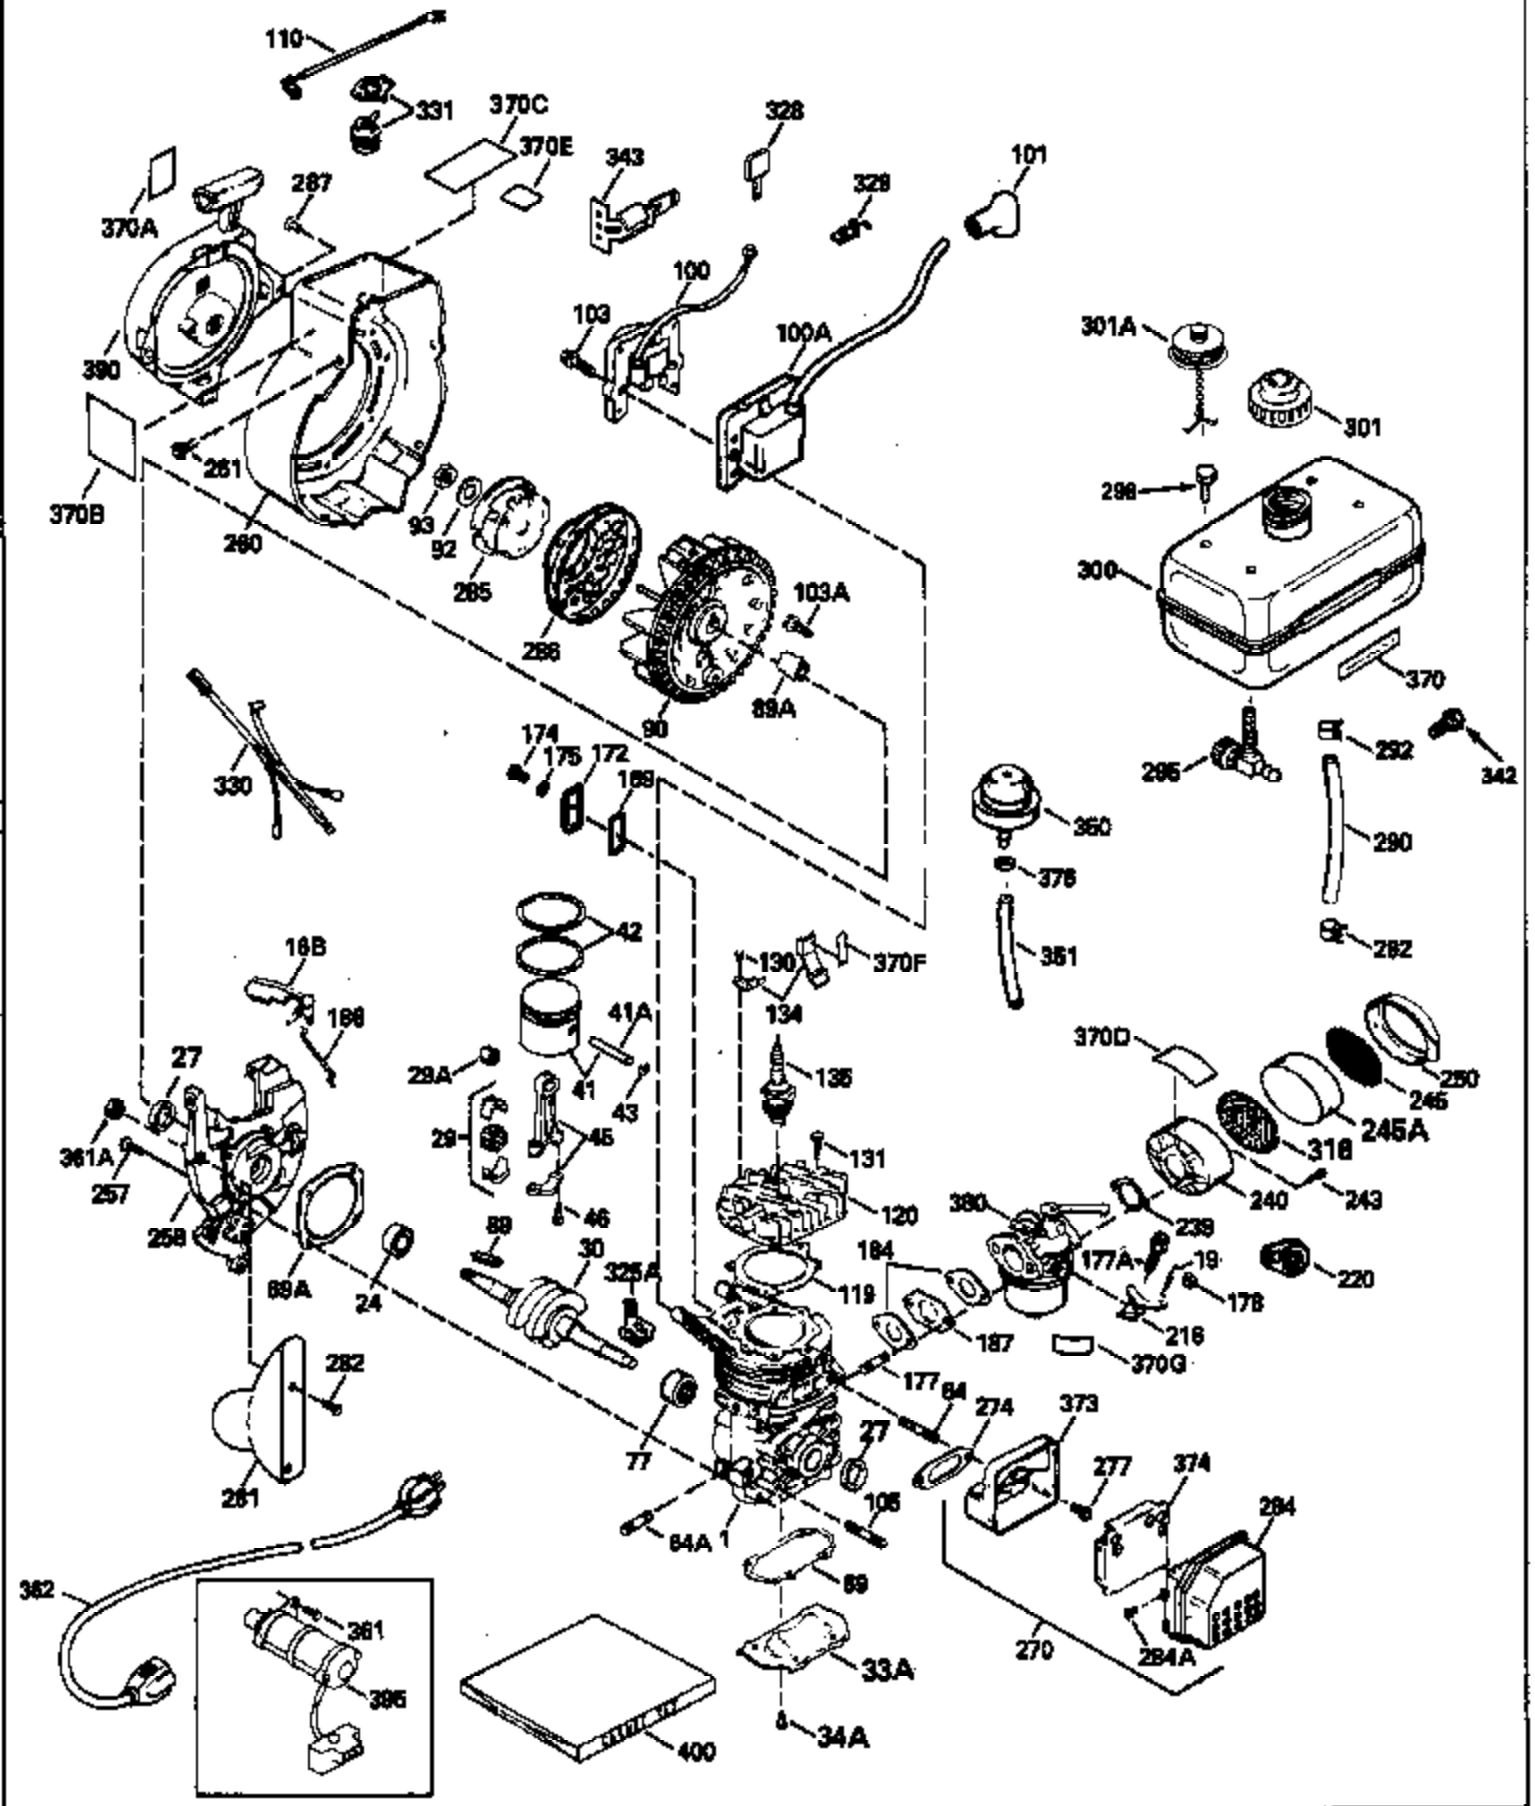

ILLUSTRATION SHOWS TYPICAL PARTS ONLY. ORDER BY PART NUMBER. PARTS NOT LISTED ARE SUPPLIED BY OEM.

Ref #	Part Number	Qty	Description
	1		Cylinder (Order s/b if replacement is req.)
16B	490291A		Air Vane
19	570646		Extension Spring
24	530110		Ball Bearing
27	510319		Oil Seal
29	530150		Needle Bearing & Liner Set (37 needle s)
29A	530104A		Cartridge Bearing
30	290655		Crankshaft
33A	570644		Cover Plate
34A	650579		Screw, Torx T-25, 10-24 x 1/2"
41	310283A		Piston & Pin Assy. (Incl. 43)
42	310190		Ring Set
43	310167		Piston Pin Retaining Ring
45	310235B		Connecting Rod Assy. (Incl. 29, 29A & 46)
46	650633		Connecting Rod Bolt
69A	510292A		* Cylinder Cover Gasket
69	510323A		* Cover Plate Gasket
77	530105		Cartridge Bearing
89A	611032		Adapter Sleeve
90	611066		Flywheel
92	650815		Belleville Washer
93	650390		Flywheel Nut
100A	34443A		Solid State Ignition (Incl. 101)
101	610118		Spark Plug Cover
103	650814		Screw, Torx T-15, 10-24 x 1"
110	611130		Ground Wire
119	510274A		* Cylinder Head Gasket
120	250240B		Cylinder Head
131	650477		Screw, Torx T-30, 1/4-20 x 3/4"
135	611049		Resistor Spark Plug (RCJ-8Y)
169	510325A		* Cover Gasket
172	570708		Compression Release Cover
174	650579		Screw, Torx T-25, 10-24 x 1/2"
175	650838		Washer, No. 10
177A	650959		Screw, 1/4-20 x 1"
184	510326A		* Carburetor Gasket
186	490297		Governor Link
187	570438A		Spacer
216	570645		R.P.M. Adjusting Lever
257	650911		Screw, Torx T-30, 1/4-20 x 5/8"
258	350422		Blower Housing Base (Incl. 27)
260	350444		Blower Housing
261	650737		Screw, 1/4-20 x 1/2"
274	510207A		* Exhaust Gasket
285	590551		Starter Cup
287			Pop Rivet (3/16" dia.)(Purchase local ly)
301	410259A		Fuel Cap
350	570629A		Primer Bulb
370C	35977		Caution Decal
380	632608		Carburetor (Incl. 184) (Refer to Division 5, Section A, page A1-34 or Fiche 27A, Grid F-1 for breakdown)
400	510324B		* Gasket Set (Incl. items marked *)