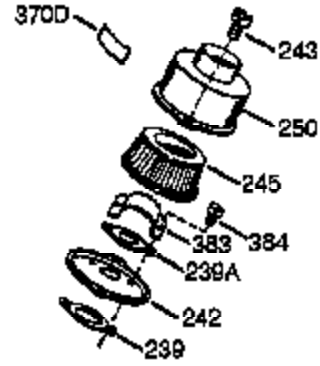

Ref #	Part Number	Qty	Description
275	390330	1	Muffler (Incl. 274 & 277)
420	730227A	1	2-Cycle Oil (8 oz.)