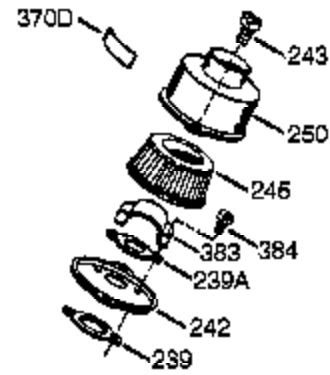

Ref #	Part Number	Qty	Description
239A	35815	1	Air Cleaner Gasket
275C	390332	1	Muffler (Incl. 274 & 277)
277A	650869	2	Screw, 1/4-20 x 2-3/4"
383	570434	1	Carburetor Baffle
384	650431	2	Screw, T-25, 10-32 x 5/8"
420	730227A	1	2-Cycle Oil (8 oz.)