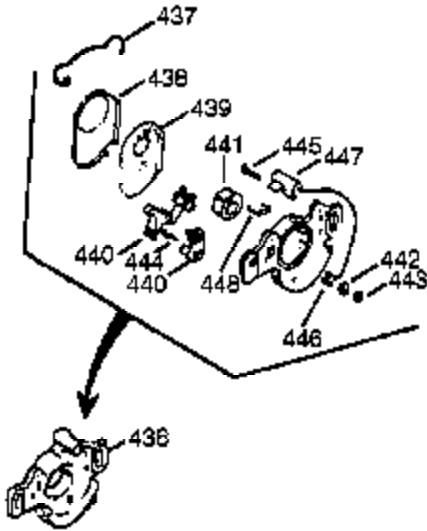

Ref #	Part Number	Qty	Description
239A	35815	1	Air Cleaner Gasket
275C	390332	1	Muffler (Incl. 274 & 277)
277A	650869	2	Screw, 1/4-20 x 2-3/4"
383	570434	1	Carburetor Baffle
384	650431	2	Screw, T-25, 10-32 x 5/8"
420	730227A	1	2-Cycle Oil (8 oz.)