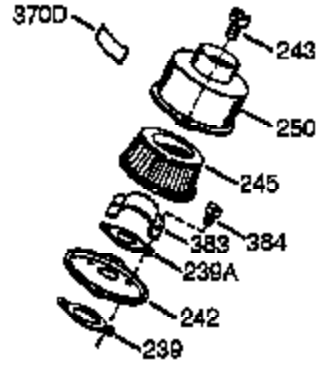

Ref #	Part Number	Qty	Description
239	35815	1	Air Cleaner Gasket
275	390330	1	Muffler (Incl. 274 & 277)
383	570434	1	Spit Cup
384	650431	2	Screw, Torx T-25, 10-32 x 5/8"
420	730227A	1	2-Cycle Oil (8 oz.)