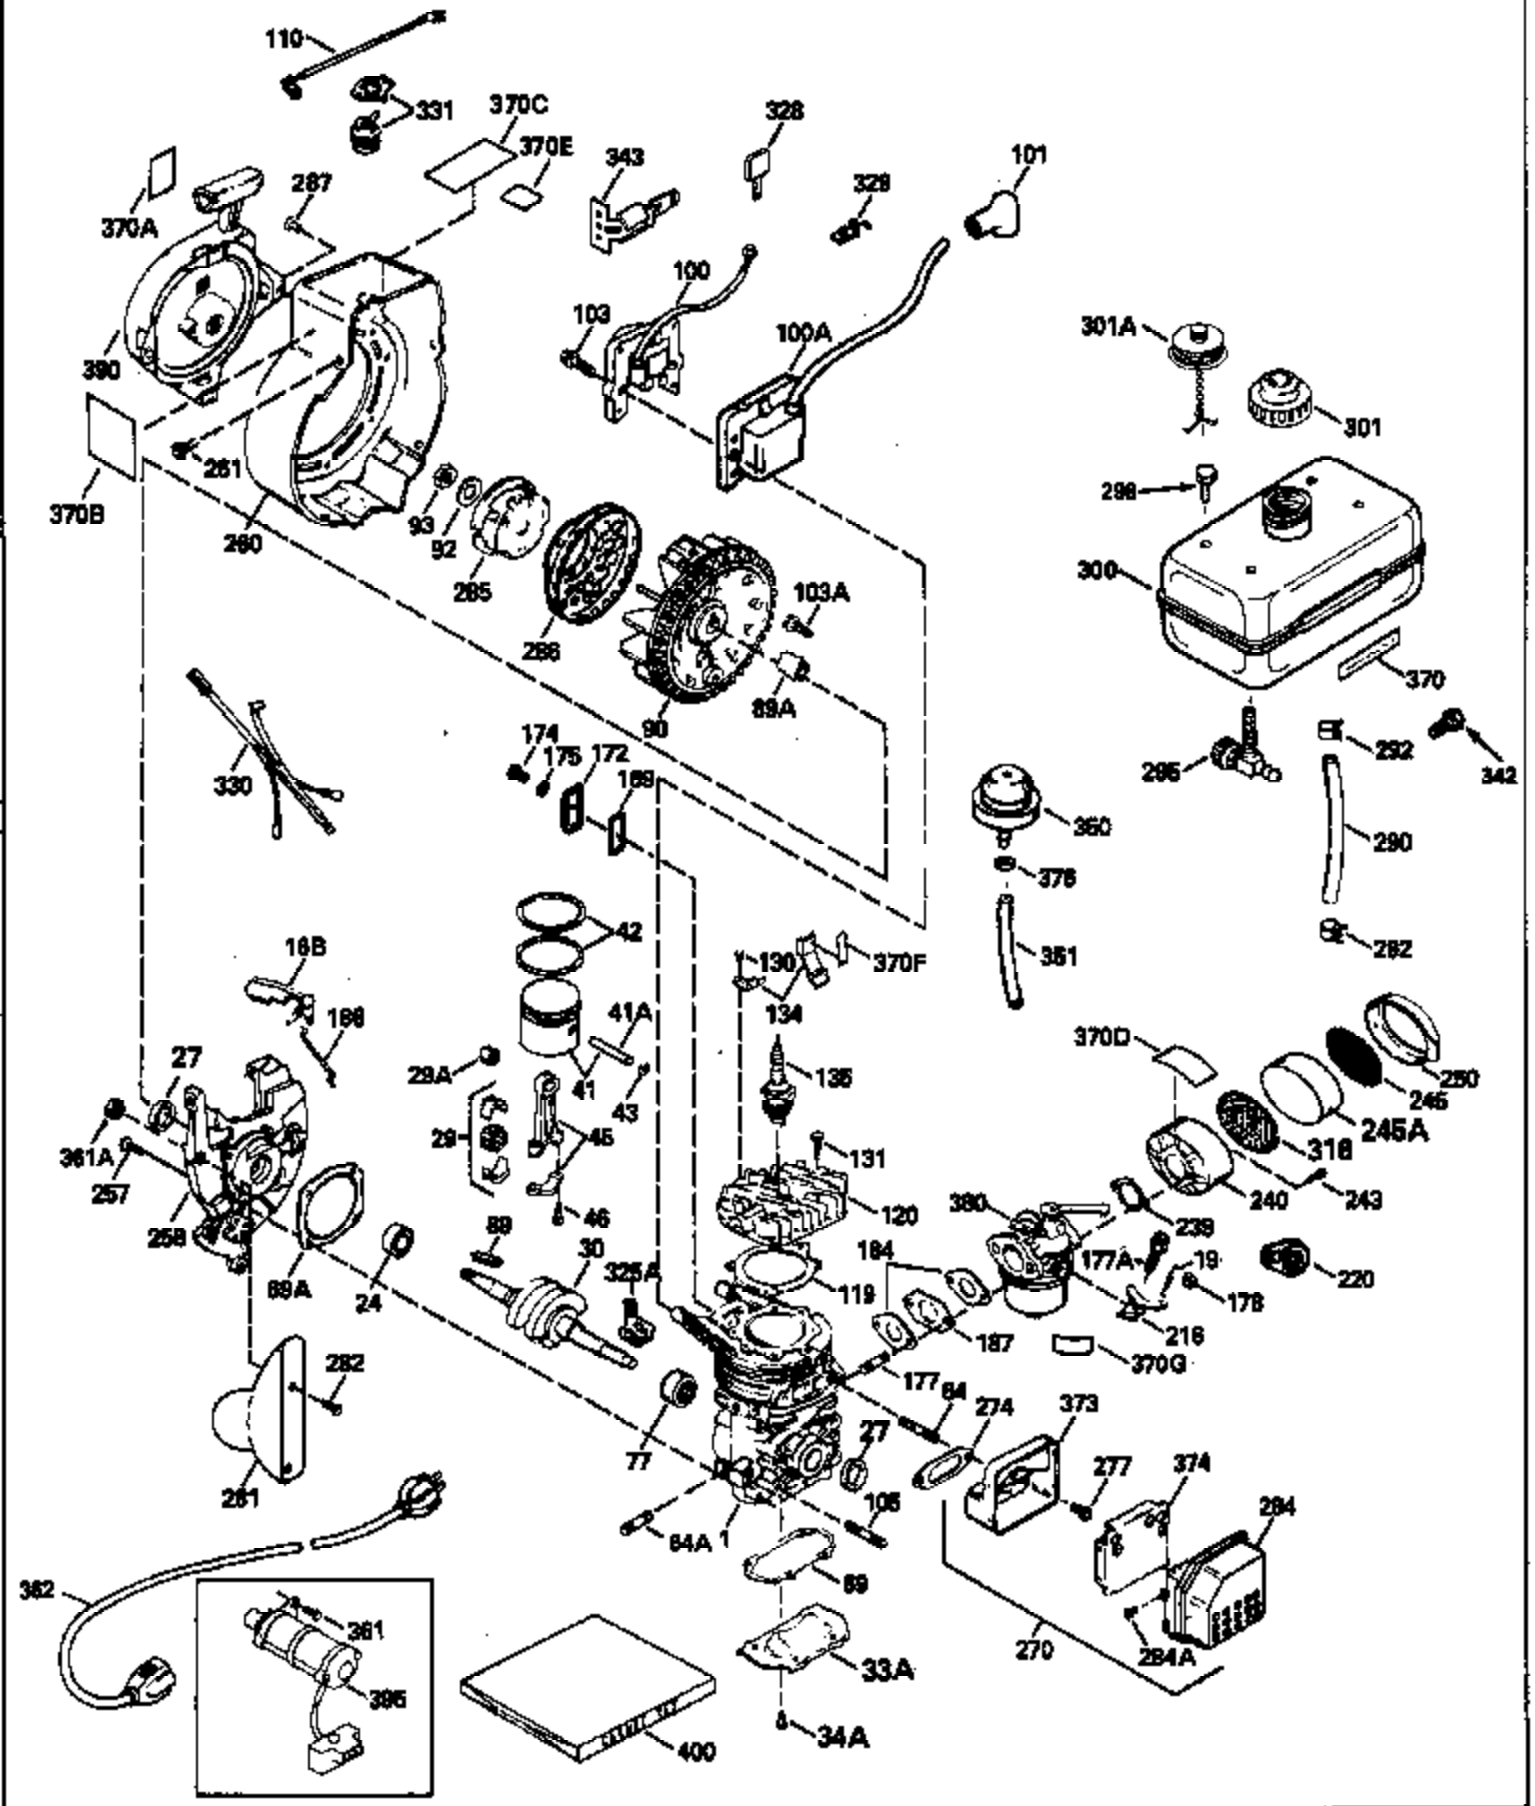

ILLUSTRATION SHOWS TYPICAL PARTS ONLY. ORDER BY PART NUMBER. PARTS NOT LISTED ARE SUPPLIED BY OEM.

Ref #	Part Number	Qty	Description
	1		Cylinder (Order s/b if replacement is req.)
16B	490291A		Air Vane
19	570646		Extension Spring
19	570707		Extension Spring
24	530110		Ball Bearing
27	510319		Oil Seal
29	530150		Needle Bearing & Liner Set (37 needle s)
29A	530104A		Cartridge Bearing
30	290602		Crankshaft
33A	570644		Cover Plate
34A	650579		Screw, Torx T-25, 10-24 x 1/2"
41	310283A		Piston & Pin Assy. (Incl. 43)
42	310190		Ring Set
43	310167		Piston Pin Retaining Ring
45	310235B		Connecting Rod Assy. (Incl. 29, 29A & 46)
46	650633		Connecting Rod Bolt
69A	510292A		* Cylinder Cover Gasket
69	510323A		* Cover Plate Gasket
77	530105		Cartridge Bearing
89A	611032		Adapter Sleeve
90	611066		Flywheel
92	650815		Belleville Washer
93	650390		Flywheel Nut
100A	34443A		Solid State Ignition (Incl. 101)
101	610118		Spark Plug Cover
103	650814		Screw, Torx T-15, 10-24 x 1"
105	650796		Stud, 5/16-18 x 1-1/4"
119	510274A		* Cylinder Head Gasket
120	250240B		Cylinder Head
131	650477		Screw, Torx T-30, 1/4-20 x 3/4"
135	611049		Resistor Spark Plug (RCJ-8Y)
169	510325A		* Cover Gasket
172	570708		Compression Release Cover
174	650579		Screw, Torx T-25, 10-24 x 1/2"
175	650838		Washer, No. 10
177A	650959		Screw, 1/4-20 x 1"
184	510326A		* Carburetor Gasket
186	490294		Governor Link
187	570438A		Spacer
216	570645		R.P.M. Adjusting Lever
257	650911		Screw, Torx T-30, 1/4-20 x 5/8"
258	350422		Blower Housing Base (Incl. 27)
260	350423		Blower Housing
261	650737		Screw, 1/4-20 x 1/2"
274	510207A		* Exhaust Gasket
277	650911		Screw, Torx T-30, 1/4-20 x 5/8"
284A	650578		Screw, 8-18 x 3/8"
284	390324		Muffler Cover NOTE: This muffler cover has been replaced by the new one piecemuffler, Ref. #'s 275, 275A & 275B.
285	590551		Starter Cup
287			Pop Rivet (3/16" dia.)(Purchase local ly)
330	611131A		Wire Harness
370C	35977		Caution Decal
373	390292A		Muffler Base
374	390272		Muffler Baffle
380	632641		Carburetor (Incl. 184) (Refer to Division 5, Section A, page A1-38 or Fiche 27A, Grid F-3 for breakdown)