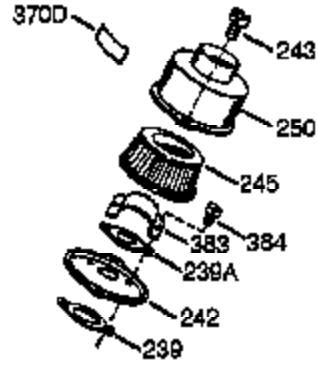

Ref #	Part Number	Qty	Description
	1 xxxxx	1	Cylinder (Order S/B if replacement is needed)
16B	490291A	1	Air Vane
19	570707	1	Extension Spring
24	530110	1	Ball Bearing
29	530150	1	Needle Bearing & Liner Set (37 Needle s)
29A	530104A	1	Cartridge Bearing
30	290602	1	Crankshaft
33A	570644	1	Cover Plate
34A	650579	4	Screw, Torx T-25, 10-24 x 1/2"
41	310283A	1	Piston & Pin Ass'y. (Incl. 43)
42	310190	2	Ring Set
43	310167	2	Piston Pin Retaining Ring
45	310235B	1	Connecting Rod Ass'y. (Incl. 29, 29A, & 46)
46	650633	4	Connecting Rod Bolt
69	510292A	1	* Cylinder Cover Gasket
69A	510323A	1	* Cover Plate Gasket
75	510319	2	Oil Seal
77	530105	1	Cartridge Bearing
89A	611032	1	Adapter Sleeve
90	611112	1	Flywheel
92	650815	1	Belleville Washer
93	650390	1	Flywheel Nut
100	34443A	1	Solid State Ignition (Incl. 101)
101	610118	1	Spark Plug Cover
103	650814	2	Screw, Torx T-15, 10-24 x 1"
105A	650796	4	Stud
119	510274A	1	* Cylinder Head Gasket
120	250240B	1	Cylinder Head
131	650477	5	Screw, Torx T-30, 1/4-20 x 3/4"
135	611049	1	Resistor Spark Plug (RCJ8Y)
163	650838	1	Washer
169	510325A	1	* Compression Release Cover Gasket
172A	570708	1	Compression Release Cover
174	650579	1	Screw, Torx T-25, 10-24 x 1/2"
177	650959	2	Screw, 5/32 Allen, 1/4-20 x 1"
184	510326A	2	* Carburetor Gasket
186	490322	1	Governor Link
187	570438A	1	Spacer
216	570645	1	R.P.M. Adjusting Lever
239	35815	1	Air Cleaner Gasket
257	650911	4	Screw, Torx T-30, 1/4-20 x 5/8"
258	350396	1	Blower Housing Base (Incl. 75)
260	350445	1	Blower Housing
261	650737	4	Screw, 1/4-20 x 1/2"
274	510207A	1	* Exhaust Gasket
277	650869	2	Screw, 1/4-20 x 2-3/4"
285	590551	1	Starter Cup
287	650926	3	Screw, 8-32 x 21/64"
325	29443	1	Wire Clip
330	611131A	1	Wire Harness
370	35977	1	Instruction Decal
380	632641	1	Carburetor (Incl. 184)
390	590652	1	Rewind Starter
400	510324B	1	* Gasket Set (Incl. items marked PK i n notes) Incl. (1) each of part #'s 510207A, 510274A, 510292A, 510323A, 510325A, 510326A, 510346A, and (2) of part # 510110A