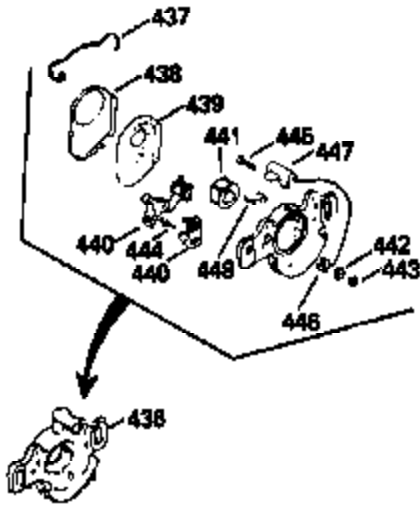

ILLUSTRATION SHOWS TYPICAL PARTS ONLY. ORDER BY PART NUMBER. PARTS NOT LISTED ARE SUPPLIED BY OEM.

Ref #	Part Number	Qty	Description
239A	35815		Air Cleaner Gasket (.031" thick)
	275 390330		Muffler (1 piece)
277A	650869		Screw, 1/4-20 x 2-3/4"
287A	650926		Screw, 8-32 x 21/64"
	325 29443		Wire Clip
	350 570629A		Primer Bulb
	383 570434		Air Baffle
	384 650229		Screw, Torx T-25, 10-32 x 3/8"
390A	590652		Rewind Starter (Refer to Division 5, Section C, page 34 or Fiche 27A, Grid G-10for breakdown)
	422 730227A		2-Cycle Oil (8 oz.)