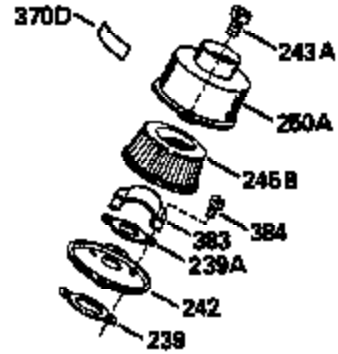

ILLUSTRATION SHOWS TYPICAL PARTS ONLY. ORDER BY PART NUMBER. PARTS NOT LISTED ARE SUPPLIED BY OEM.

Ref #	Part Number	Qty	Description
239A	35815		Air Cleaner Gasket (.031" thick)
	275 390330		Muffler (1 piece)
277A	650869		Screw, 1/4-20 x 2-3/4"
287A	650926		Screw, 8-32 x 21/64"
	325 29443		Wire Clip
	350 570629A		Primer Bulb
	383 570434		Air Baffle
	384 650229		Screw, Torx T-25, 10-32 x 3/8"
390A	590652		Rewind Starter (Refer to Division 5, Section C, page 34 or Fiche 27A, Grid G-10for breakdown)
	422 730227A		2-Cycle Oil (8 oz.)