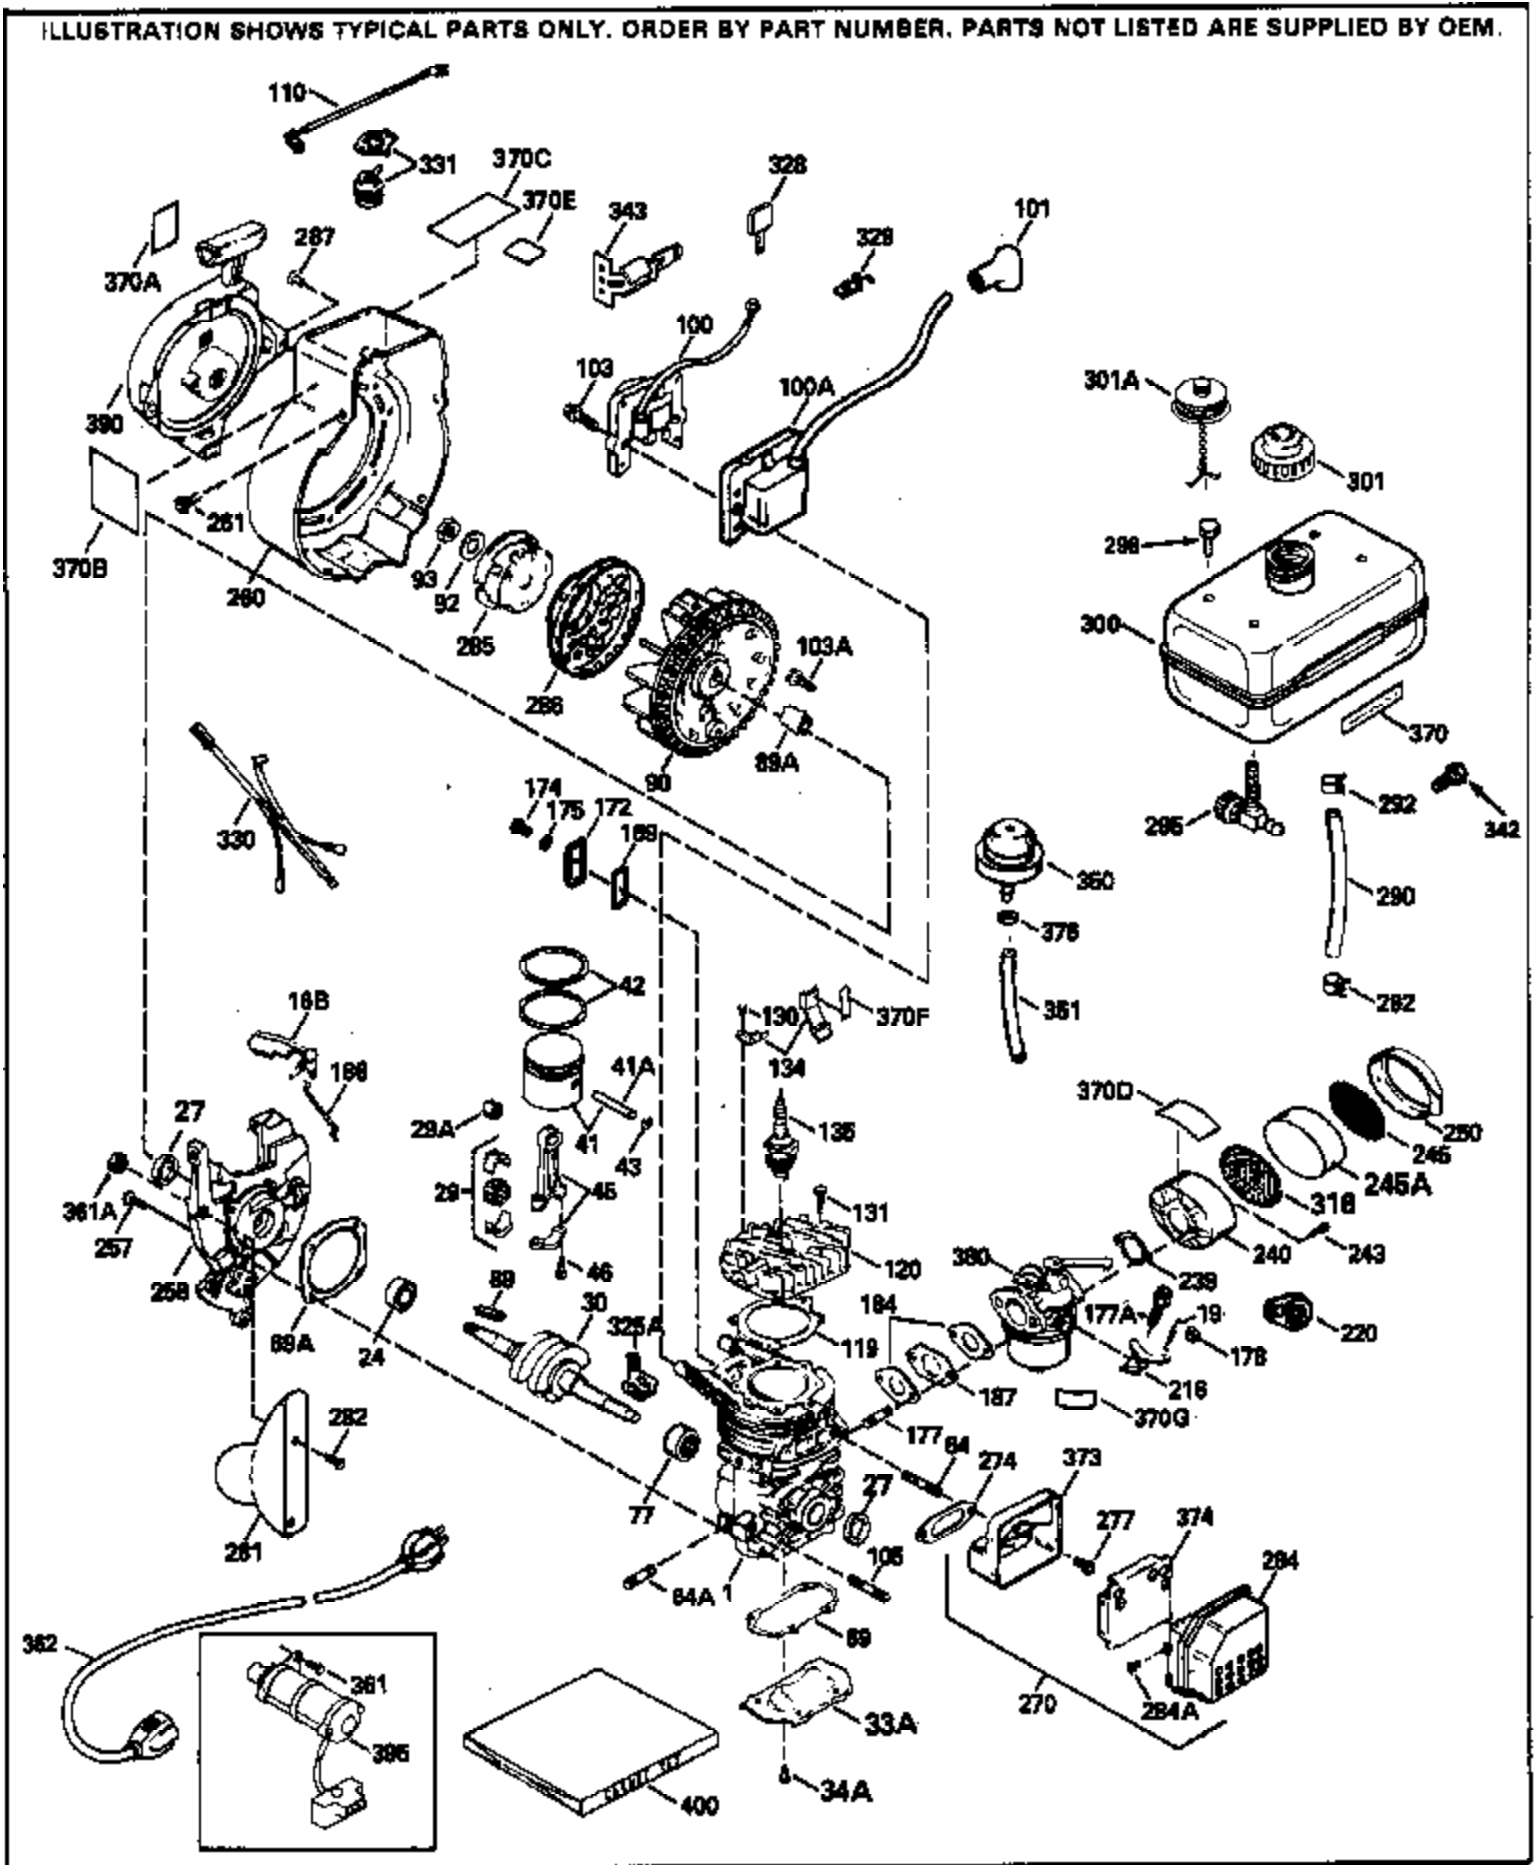

ILLUSTRATION SHOWS TYPICAL PARTS ONLY. ORDER BY PART NUMBER. PARTS NOT LISTED ARE SUPPLIED BY OEM.

Ref #	Part Number	Qty	Description
	1		Cylinder (Order s/b if replacement is req.)
16B	490291A		Air Vane
19	570646		Extension Spring
24	530110		Ball Bearing
27	510319		Oil Seal
29A	530104A		Cartridge Bearing
29	530150		Needle Bearing & Liner Set (37 needle s)
30	290607		Crankshaft
33A	570644		Cover Plate
34A	650579		Screw, Torx T-25, 10-24 x 1/2"
41	310283A		Piston & Pin Assy. (Incl. 43)
42	310190		Ring Set
43	310167		Piston Pin Retaining Ring
45	310235B		Connecting Rod Assy. (Incl. 29, 29A & 46)
46	650633		Connecting Rod Bolt
69	510323A		* Cover Plate Gasket
69A	510292A		* Cylinder Cover Gasket
77	530105		Cartridge Bearing
89A	611032		Adapter Sleeve
90	611066		Flywheel
92	650815		Belleville Washer
93	650390		Flywheel Nut
100A	34443A		Solid State Ignition (Incl. 101)
101	610118		Spark Plug Cover
103	650814		Screw, Torx T-15, 10-24 x 1"
119	510274A		* Cylinder Head Gasket
120	250240B		Cylinder Head
131	650477		Screw, Torx T-30, 1/4-20 x 3/4"
135	611049		Resistor Spark Plug (RCJ-8Y)
169	510325A		* Cover Gasket
172	570647		Compression Release Cover
174	650579		Screw, Torx T-25, 10-24 x 1/2"
175	650838		Washer, No. 10
177A	650959		Screw, 1/4-20 x 1"
184	510326A		* Carburetor Gasket
186	490294		Governor Link
187	570438A		Spacer
216	570645		R.P.M. Adjusting Lever
257	650911		Screw, Torx T-30, 1/4-20 x 5/8"
258	350422		Blower Housing Base (Incl. 27)
260	350437		Blower Housing
261	650737		Screw, 1/4-20 x 1/2"
274	510207A		* Exhaust Gasket
285	590551		Starter Cup
287			Pop Rivet (3/16" dia.)(Purchase local ly)
330	611164A		Wire Harness
350	570629A		Primer Bulb
351	32180C		Primer Line
361A	650742		Nut & Lock Washer, 6-32
361	650909		Screw, Torx T-30, 1/4-20 x 7/8"
362	32450B		Extension Cord (10'6")
370C	35977		Caution Decal
380	632410		Carburetor (Incl. 184) (Refer to Division 5, Section A, page A1-38 or Fiche 27A, Grid F-3 for breakdown)
395	590556		Electric Starter Motor Kit (120 Volt) (590571 Electric Starter Motor Kit is CSA approved)
400	510324B		* Gasket Set (Incl. items marked *)