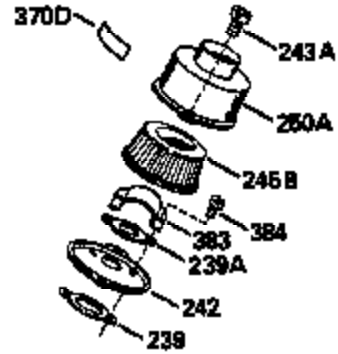

ILLUSTRATION SHOWS TYPICAL PARTS ONLY. ORDER BY PART NUMBER. PARTS NOT LISTED ARE SUPPLIED BY OEM.

Ref #	Part Number	Qty	Description
239A	35815		Air Cleaner Gasket (.031" thick)
287A	650926		Screw, 8-32 x 21/64"
325	29443		Wire Clip
350	570629A		Primer Bulb
383	570434		Air Baffle
384	650229		Screw, Torx T-25, 10-32 x 3/8"
390A	590652		Rewind Starter (Refer to Division 5, Section C, page 34 or Fiche 27A, Grid G-10for breakdown)
422	730227A		2-Cycle Oil (8 oz.)