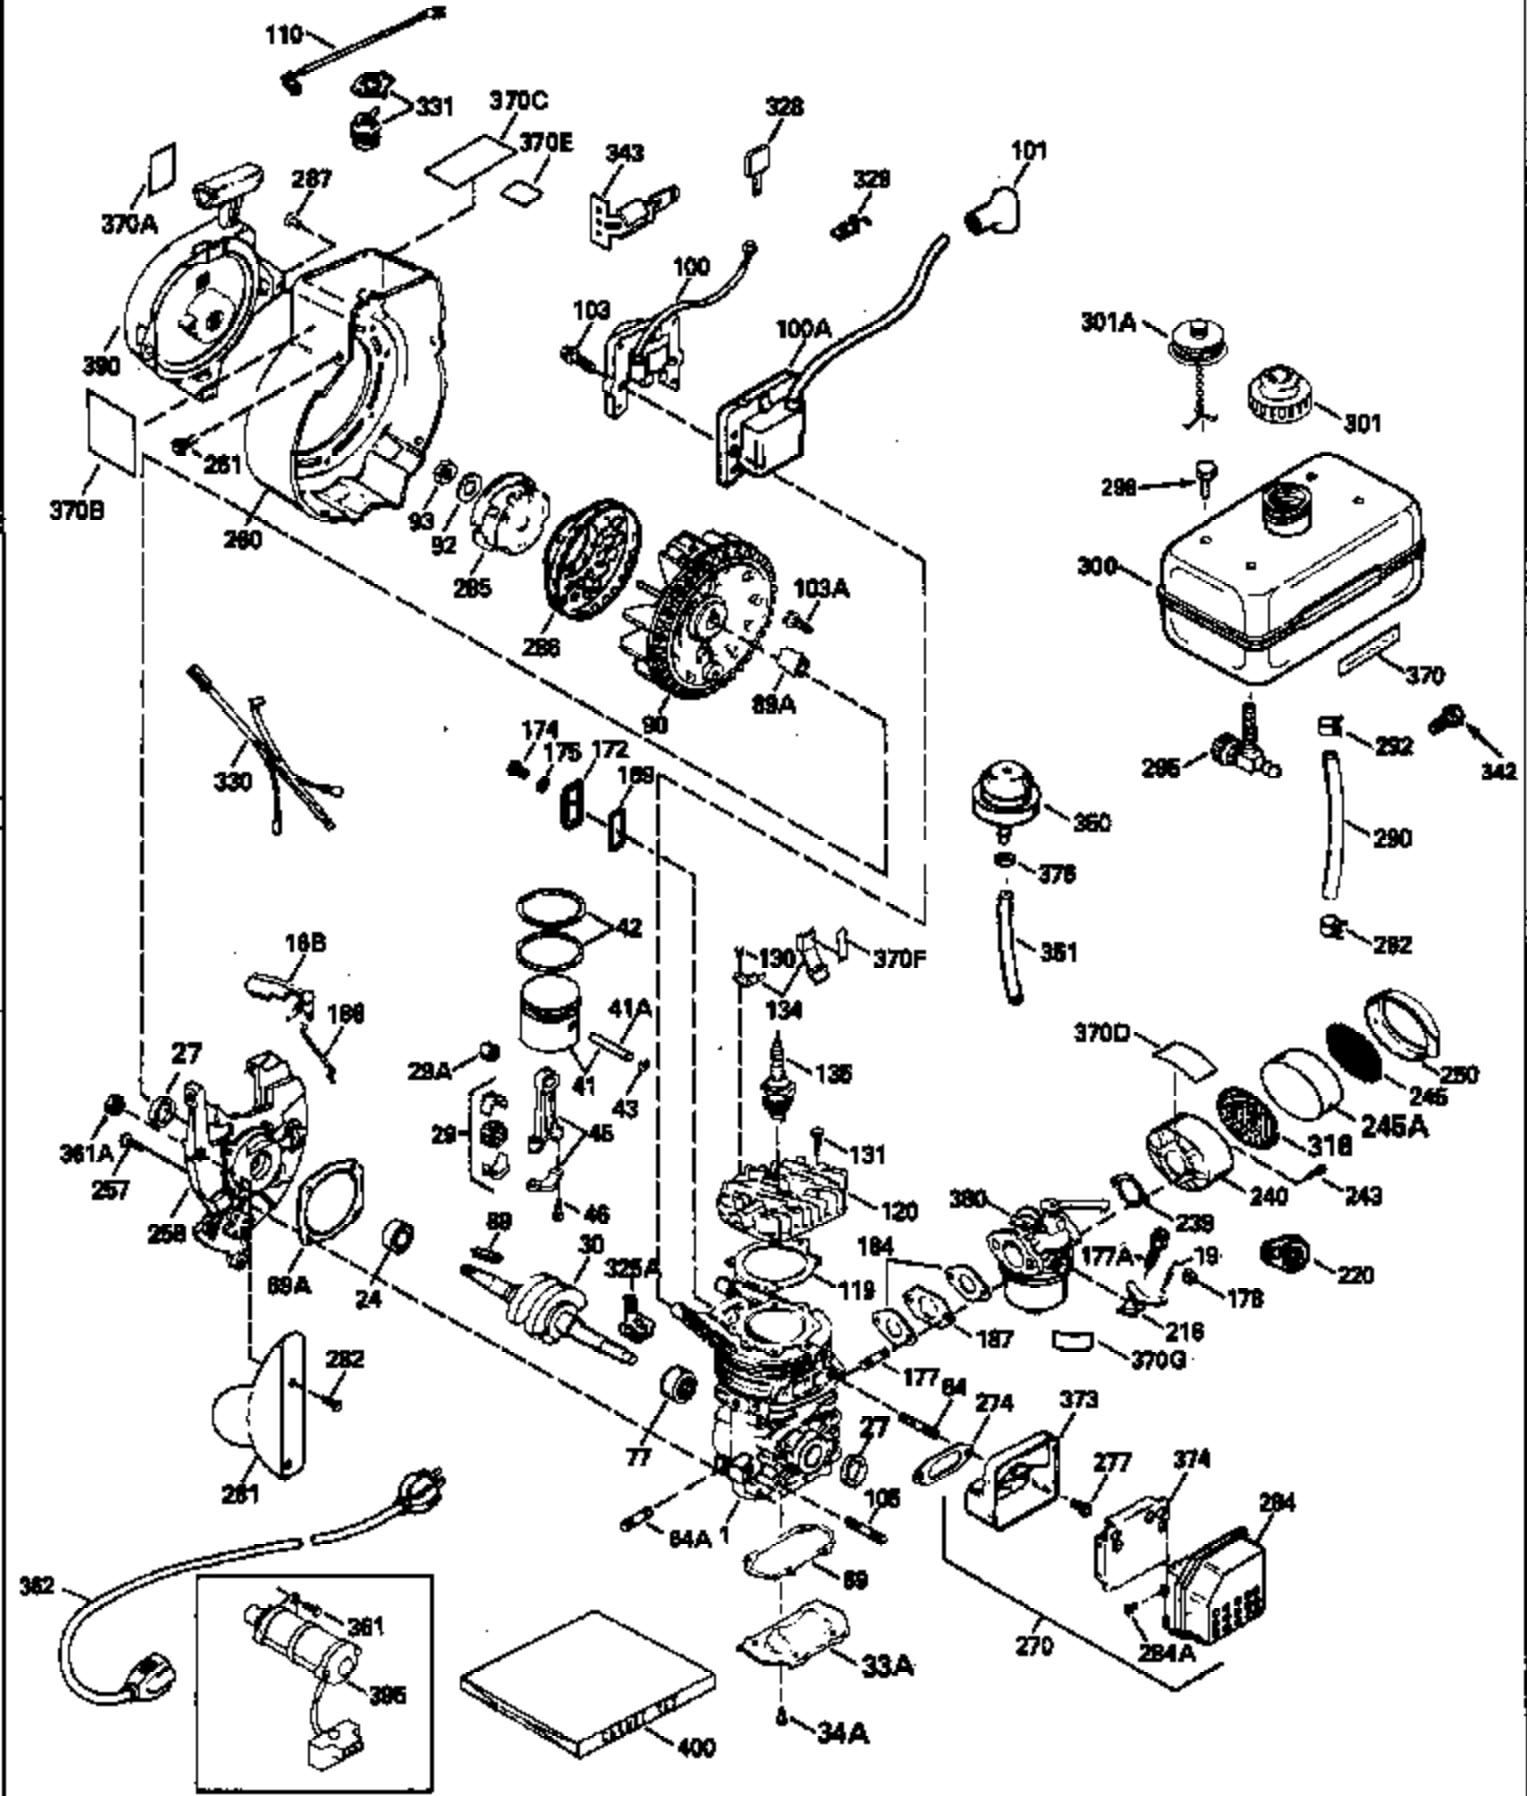

ILLUSTRATION SHOWS TYPICAL PARTS ONLY. ORDER BY PART NUMBER. PARTS NOT LISTED ARE SUPPLIED BY OEM.

Ref #	Part Number	Qty	Description
	1		Cylinder (Order s/b if replacement is req.)
16B	490291A		Air Vane
19	570646		Extension Spring
24	530110		Ball Bearing
27	510319		Oil Seal
29A	530104A		Cartridge Bearing
29	530150		Needle Bearing & Liner Set (37 needle s)
30	290607		Crankshaft
33A	570644		Cover Plate
34A	650579		Screw, Torx T-25, 10-24 x 1/2"
41	310283A		Piston & Pin Assy. (Incl. 43)
42	310190		Ring Set
43	310167		Piston Pin Retaining Ring
45	310235B		Connecting Rod Assy. (Incl. 29, 29A & 46)
46	650633		Connecting Rod Bolt
69	510323A		* Cover Plate Gasket
69A	510292A		* Cylinder Cover Gasket
77	530105		Cartridge Bearing
89A	611032		Adapter Sleeve
90	611066		Flywheel
92	650815		Belleville Washer
93	650390		Flywheel Nut
100A	34443A		Solid State Ignition (Incl. 101)
101	610118		Spark Plug Cover
103	650814		Screw, Torx T-15, 10-24 x 1"
119	510274A		* Cylinder Head Gasket
120	250240B		Cylinder Head
131	650477		Screw, Torx T-30, 1/4-20 x 3/4"
135	611049		Resistor Spark Plug (RCJ-8Y)
169	510325A		* Cover Gasket
172	570647		Compression Release Cover
174	650579		Screw, Torx T-25, 10-24 x 1/2"
175	650838		Washer, No. 10
177A	650959		Screw, 1/4-20 x 1"
184	510326A		* Carburetor Gasket
186	490294		Governor Link
187	570438A		Spacer
216	570645		R.P.M. Adjusting Lever
257	650911		Screw, Torx T-30, 1/4-20 x 5/8"
258	350422		Blower Housing Base (Incl. 27)
260	350437		Blower Housing
261	650737		Screw, 1/4-20 x 1/2"
270	390263B		Muffler Assy.(Incl.277,284,284A,373,3 74) NOTE: Muffler Assembly 390263B has been replaced by the new onepiece muffler, Ref. 275.
274	510207A		* Exhaust Gasket
277	650911		Screw, Torx T-30, 1/4-20 x 5/8"
284	390267		Muffler Cover NOTE: This muffler cover has been replaced by the new one piecemuffler, Ref. #s 275, 275A or 275B.
284A	650578		Screw, 8-18 x 3/8"
285	590551		Starter Cup
287			Pop Rivet (3/16" dia.)(Purchase local ly)
330	611164A		Wire Harness
350	570629A		Primer Bulb
351	32180C		Primer Line
361	650909		Screw, Torx T-30, 1/4-20 x 7/8"
361A	650742		Nut & Lock Washer, 6-32