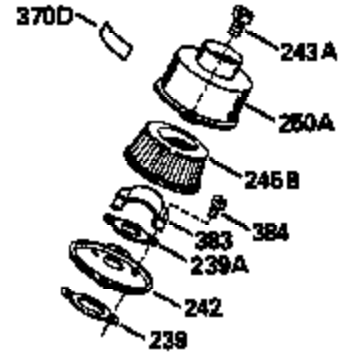

Ref #	Part Number	Qty	Description
380	632410		Carburetor (Incl. 184) (Refer to Division 5, Section A, page A1-38 or Fiche 27A, Grid F-3 for breakdown)
400	510324B		* Gasket Set (Incl. items marked *)

ILLUSTRATION SHOWS TYPICAL PARTS ONLY. ORDER BY PART NUMBER. PARTS NOT LISTED ARE SUPPLIED BY OEM.

Ref #	Part Number	Qty	Description
239A	35815		Air Cleaner Gasket (.031" thick)
287A	650926		Screw, 8-32 x 21/64"
325	29443		Wire Clip
350	570629A		Primer Bulb
383	570434		Air Baffle
384	650229		Screw, Torx T-25, 10-32 x 3/8"
390A	590652		Rewind Starter (Refer to Division 5, Section C, page 34 or Fiche 27A, Grid G-10for breakdown)
422	730227A		2-Cycle Oil (8 oz.)