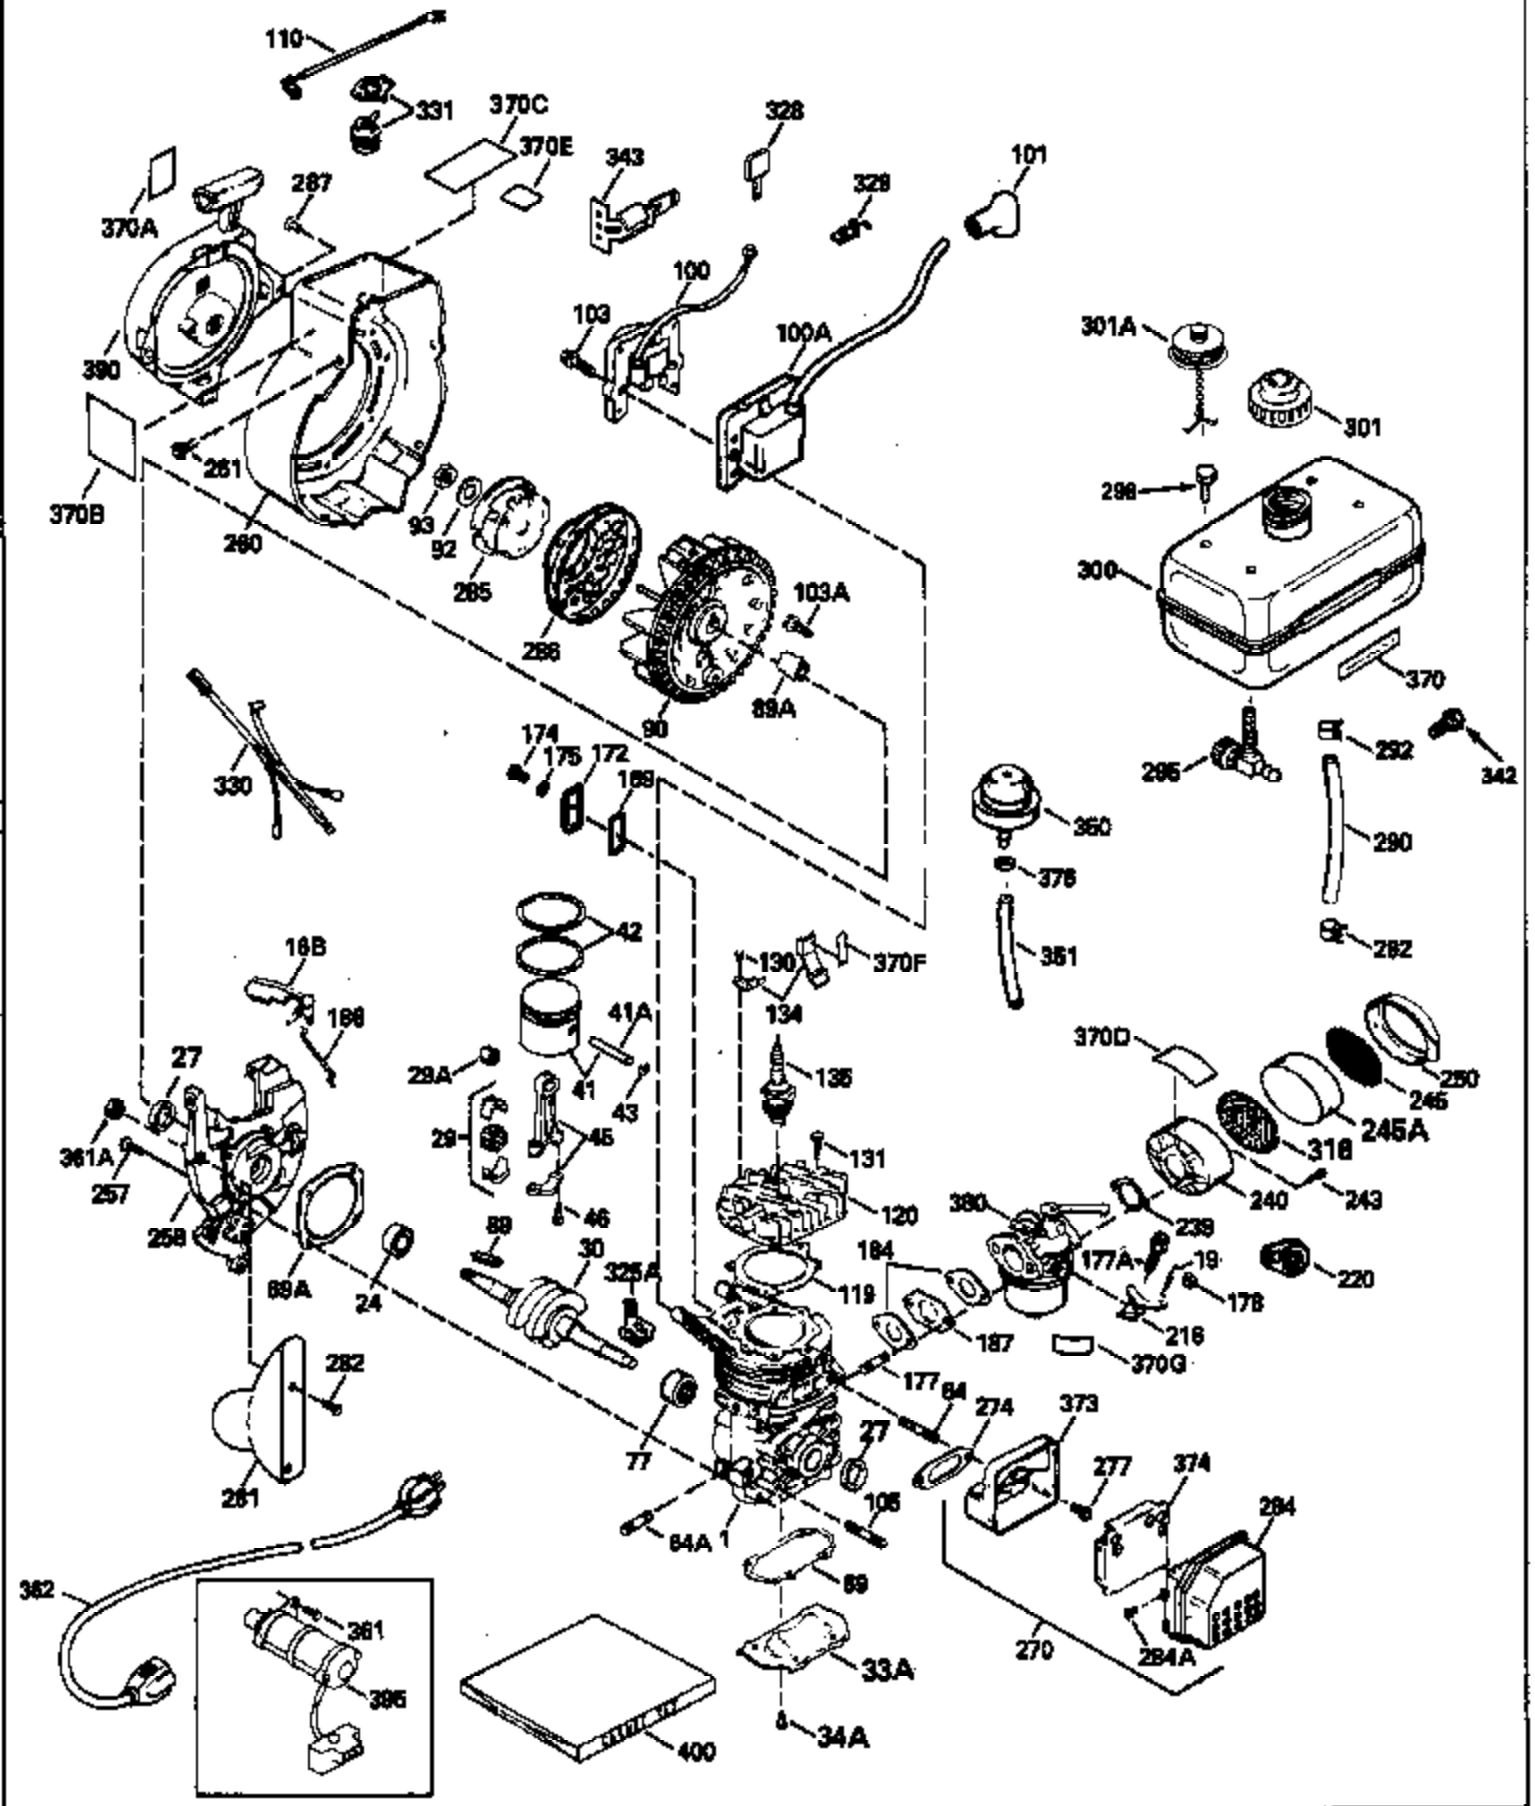

ILLUSTRATION SHOWS TYPICAL PARTS ONLY. ORDER BY PART NUMBER. PARTS NOT LISTED ARE SUPPLIED BY OEM.

Ref #	Part Number	Qty	Description
	1		Cylinder (Order s/b if replacement is req.)
16B	490291A		Air Vane
19	570646		Extension Spring
24	530110		Ball Bearing
27	510319		Oil Seal
29	530150		Needle Bearing & Liner Set (37 needle s)
29A	530104A		Cartridge Bearing
30	290607		Crankshaft
33A	570644		Cover Plate
34A	650579		Screw, Torx T-25, 10-24 x 1/2"
41	310283A		Piston & Pin Assy. (Incl. 43)
42	310190		Ring Set
43	310167		Piston Pin Retaining Ring
45	310235B		Connecting Rod Assy. (Incl. 29, 29A & 46)
46	650633		Connecting Rod Bolt
69	510323A		* Cover Plate Gasket
69A	510292A		* Cylinder Cover Gasket
77	530105		Cartridge Bearing
89A	611032		Adapter Sleeve
90	611066		Flywheel
92	650815		Belleville Washer
93	650390		Flywheel Nut
100A	34443A		Solid State Ignition (Incl. 101)
101	610118		Spark Plug Cover
103	650814		Screw, Torx T-15, 10-24 x 1"
119	510274A		* Cylinder Head Gasket
120	250240B		Cylinder Head
131	650477		Screw, Torx T-30, 1/4-20 x 3/4"
135	611049		Resistor Spark Plug (RCJ-8Y)
169	510325A		* Cover Gasket
172	570647		Compression Release Cover
174	650579		Screw, Torx T-25, 10-24 x 1/2"
175	650838		Washer, No. 10
177A	650959		Screw, 1/4-20 x 1"
184	510326A		* Carburetor Gasket
186	490294		Governor Link
187	570438A		Spacer
216	570645		R.P.M. Adjusting Lever
257	650911		Screw, Torx T-30, 1/4-20 x 5/8"
258	350422		Blower Housing Base (Incl. 27)
260	350437		Blower Housing
261	650737		Screw, 1/4-20 x 1/2"
270	390263B		Muffler Assy.(Incl.277,284,284A,373,3 74) NOTE: Muffler Assembly 390263B has been replaced by the new onepiece muffler, Ref. 275.
274	510207A		* Exhaust Gasket
277	650911		Screw, Torx T-30, 1/4-20 x 5/8"
284A	650578		Screw, 8-18 x 3/8"
284	390267		Muffler Cover NOTE: This muffler cover has been replaced by the new one piecemuffler, Ref. #'s 275, 275A or 275B.
285	590551		Starter Cup
287			Pop Rivet (3/16" dia.)(Purchase local ly)
330	611164A		Wire Harness
350	570629A		Primer Bulb
351	32180C		Primer Line
373	390292A		Muffler Base
374	390272		Muffler Baffle