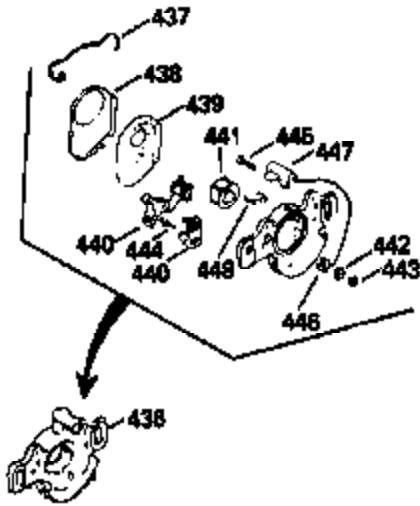

Ref #	Part Number	Qty	Description
380	632410		Carburetor (Incl. 184) (Refer to Division 5, Section A, page A1-38 or Fiche 27A, Grid F-3 for breakdown)
400	510324B		* Gasket Set (Incl. items marked *)

ILLUSTRATION SHOWS TYPICAL PARTS ONLY. ORDER BY PART NUMBER. PARTS NOT LISTED ARE SUPPLIED BY OEM.

Ref #	Part Number	Qty	Description
239A	35815		Air Cleaner Gasket (.031" thick)
287A	650926		Screw, 8-32 x 21/64"
325	29443		Wire Clip
350	570629A		Primer Bulb
383	570434		Air Baffle
384	650229		Screw, Torx T-25, 10-32 x 3/8"
390A	590652		Rewind Starter (Refer to Division 5, Section C, page 34 or Fiche 27A, Grid G-10for breakdown)
422	730227A		2-Cycle Oil (8 oz.)