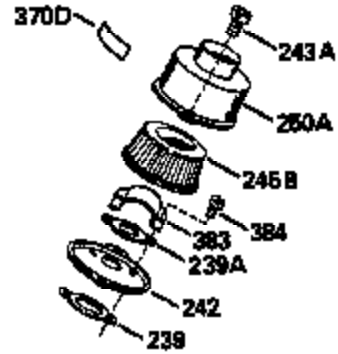

Ref #	Part Number	Qty	Description
390	590537		Rewind Starter (Refer to Division 5, Section C, page 25 or Fiche 27A, Grid G-9 for breakdown)
400	510324B		* Gasket Set (Incl. items marked *)

ILLUSTRATION SHOWS TYPICAL PARTS ONLY. ORDER BY PART NUMBER. PARTS NOT LISTED ARE SUPPLIED BY OEM.

Ref #	Part Number	Qty	Description
239A	35815		Air Cleaner Gasket (.031" thick)
325	29443		Wire Clip
383	570434		Air Baffle
384	650229		Screw, Torx T-25, 10-32 x 3/8"
422	730227A		2-Cycle Oil (8 oz.)