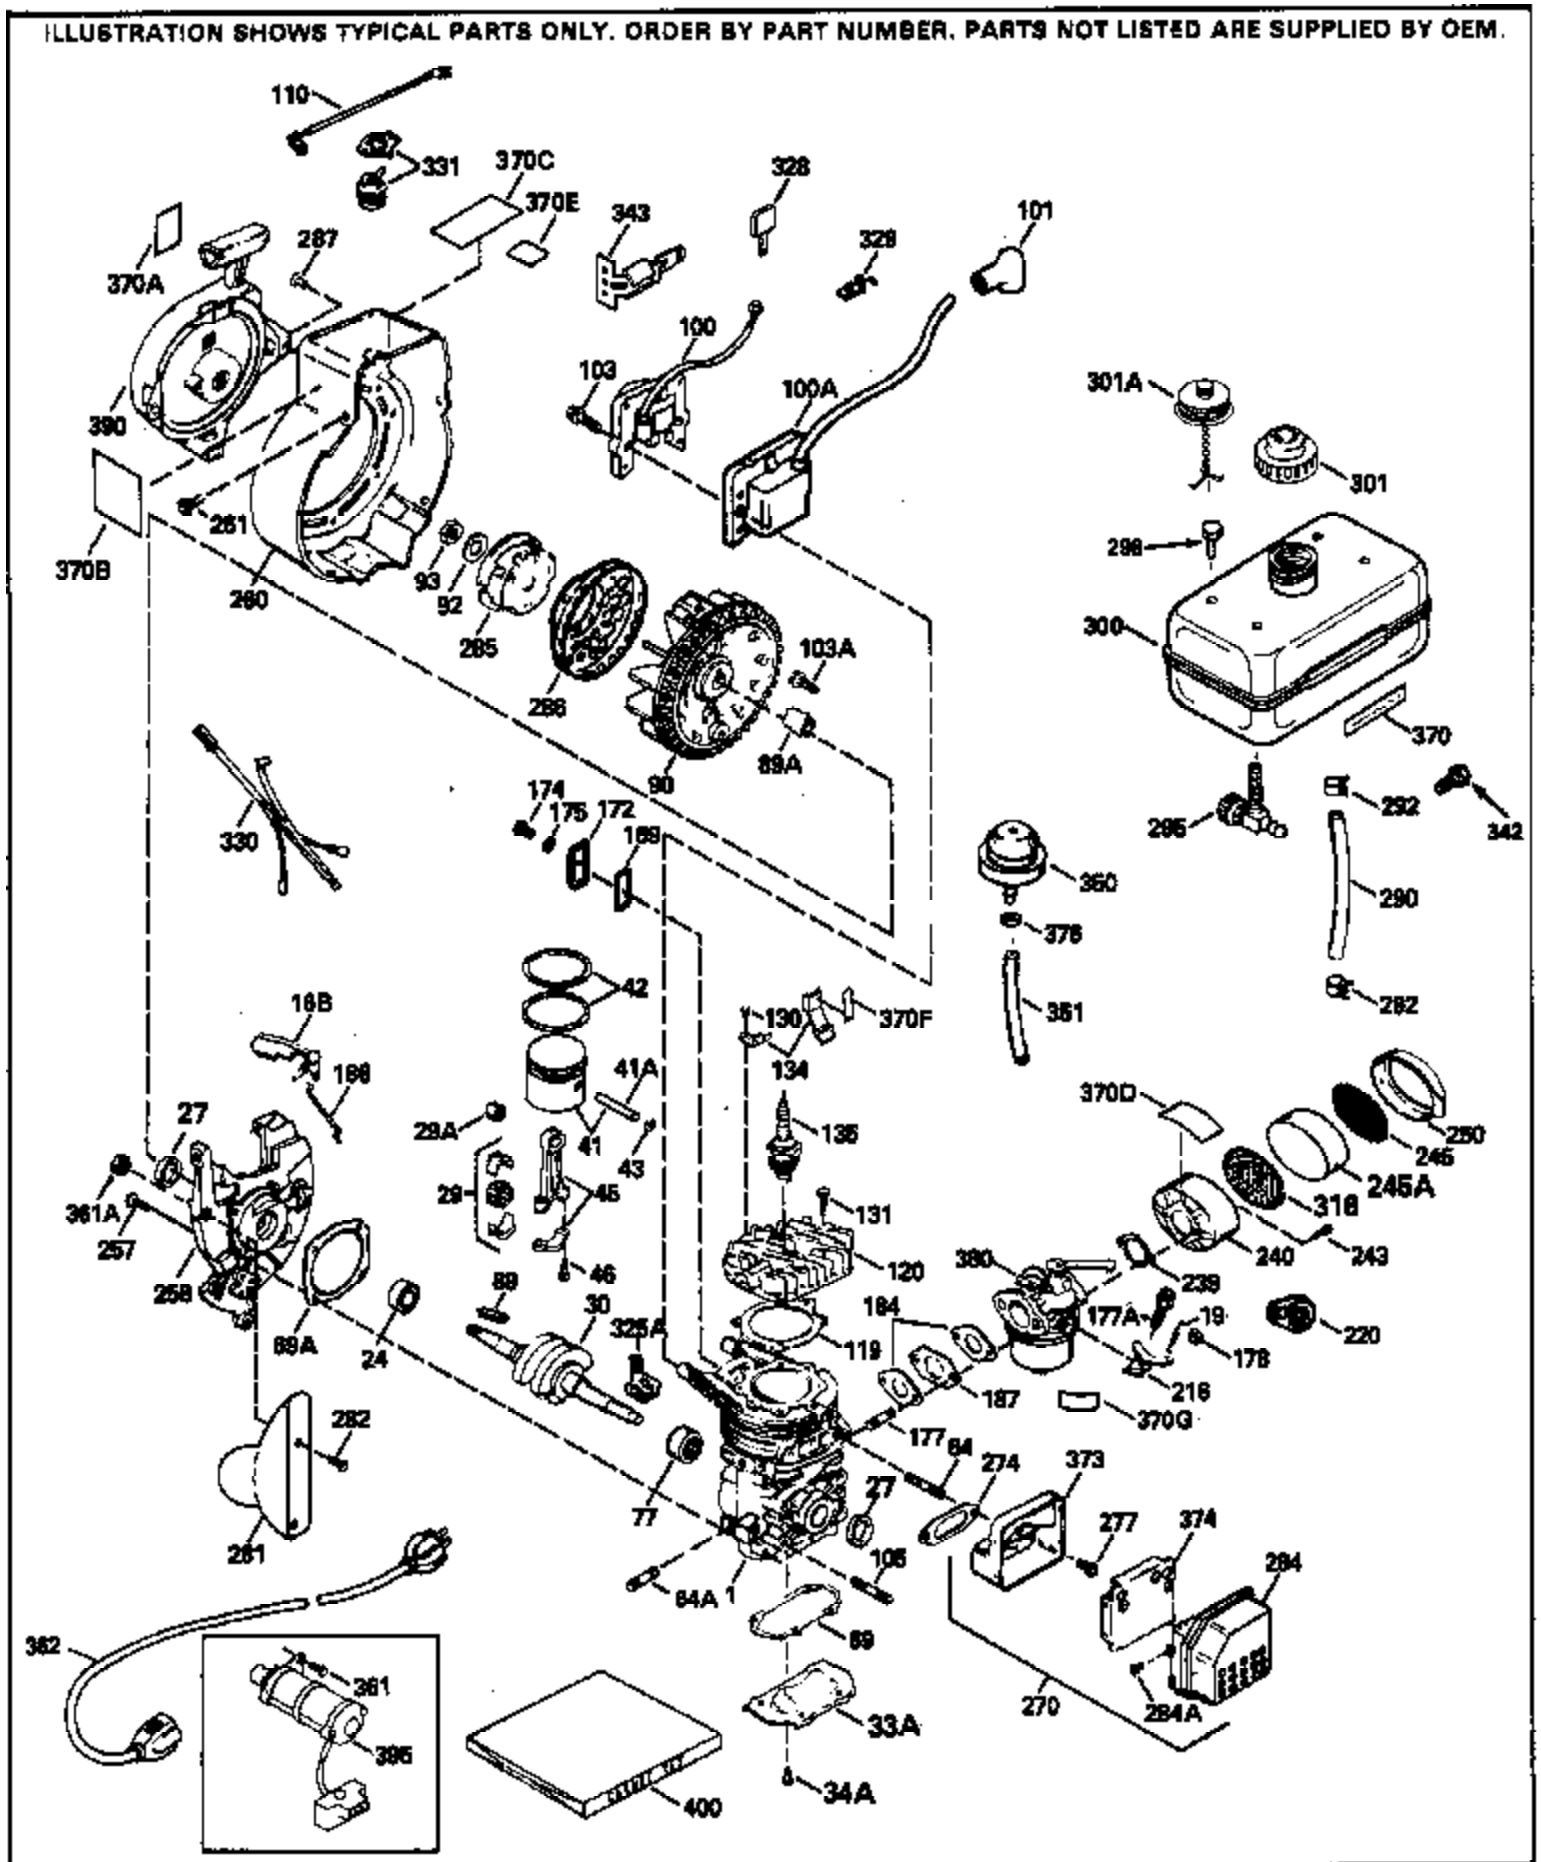

ILLUSTRATION SHOWS TYPICAL PARTS ONLY. ORDER BY PART NUMBER. PARTS NOT LISTED ARE SUPPLIED BY OEM.

Ref #	Part Number	Qty	Description
	1		Cylinder (Order s/b if replacement is req.)
16B	490291A		Air Vane
19	570646		Extension Spring
24	530110		Ball Bearing
27	510319		Oil Seal
29	530150		Needle Bearing & Liner Set (37 needle s)
29A	530104A		Cartridge Bearing
30	290602		Crankshaft
33A	570644		Cover Plate
34A	650579		Screw, Torx T-25, 10-24 x 1/2"
41	310283A		Piston & Pin Assy. (Incl. 43)
42	310190		Ring Set
43	310167		Piston Pin Retaining Ring
45	310235B		Connecting Rod Assy. (Incl. 29, 29A & 46)
46	650633		Connecting Rod Bolt
69A	510292A		* Cylinder Cover Gasket
69	510323A		* Cover Plate Gasket
77	530105		Cartridge Bearing
89A	611032		Adapter Sleeve
90	611112		Flywheel
92	650815		Belleville Washer
93	650390		Flywheel Nut
100A	34443A		Solid State Ignition (Incl. 101)
101	610118		Spark Plug Cover
103	650814		Screw, Torx T-15, 10-24 x 1"
105	650796		Stud, 5/16-18 x 1-1/4"
119	510274A		* Cylinder Head Gasket
120	250240B		Cylinder Head
131	650477		Screw, Torx T-30, 1/4-20 x 3/4"
135	611049		Resistor Spark Plug (RCJ-8Y)
169	510325A		* Cover Gasket
172	570647		Compression Release Cover
174	650579		Screw, Torx T-25, 10-24 x 1/2"
175	650838		Washer, No. 10
177A	650959		Screw, 1/4-20 x 1"
184	510326A		* Carburetor Gasket
186	490294		Governor Link
187	570438A		Spacer
216	570645		R.P.M. Adjusting Lever
257	650911		Screw, Torx T-30, 1/4-20 x 5/8"
258	350396		Blower Housing Base (Incl. 27)
260	350397		Blower Housing
261	650737		Screw, 1/4-20 x 1/2"
274	510207A		* Exhaust Gasket
277	650911		Screw, Torx T-30, 1/4-20 x 5/8"
284	390324		Muffler Cover NOTE: This muffler cover has been replaced by the new one piecemuffler, Ref. #'s 275, 275A & 275B.
284A	650578		Screw, 8-18 x 3/8"
285	590551		Starter Cup
287			Pop Rivet (3/16" dia.)(Purchase local ly)
330	611131A		Wire Harness
373	390292A		Muffler Base
374	390272		Muffler Baffle
380	632552		Carburetor (Incl. 184) (Refer to Division 5, Section A, page A1-38 or Fiche 27A, Grid F-3 for breakdown)