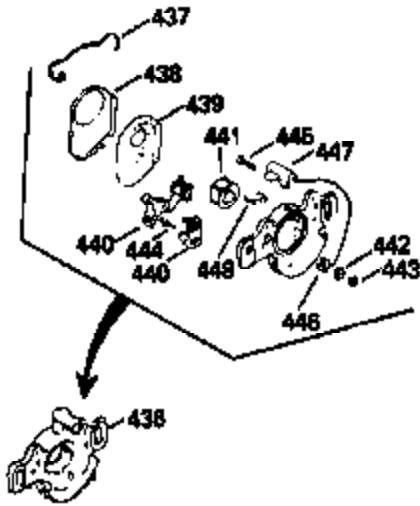

Ref #	Part Number	Qty	Description
390	590537		Rewind Starter (Refer to Division 5, Section C, page 25 or Fiche 27A, Grid G-9 for breakdown)
400	510324B		* Gasket Set (Incl. items marked *)

ILLUSTRATION SHOWS TYPICAL PARTS ONLY. ORDER BY PART NUMBER. PARTS NOT LISTED ARE SUPPLIED BY OEM.

Ref #	Part Number	Qty	Description
239A	35815		Air Cleaner Gasket (.031" thick)
325	29443		Wire Clip
383	570434		Air Baffle
384	650229		Screw, Torx T-25, 10-32 x 3/8"
422	730227A		2-Cycle Oil (8 oz.)