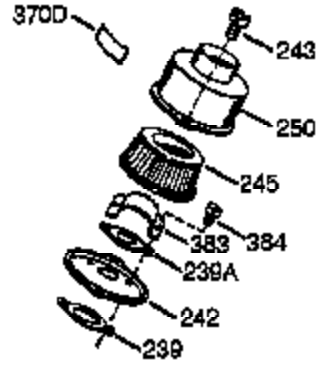

Ref #	Part Number	Qty	Description
	1 xxxxx	1	Cylinder (Order S/B if replacement is needed)
16B	490291A	1	Air Vane
19	570707	1	Extension Spring
24	530110	1	Ball Bearing
29	530150	1	Needle Bearing & Liner Set (37 Needle s)
29A	530104A	1	Cartridge Bearing
30	290602	1	Crankshaft
33A	570644	1	Cover Plate
34A	650579	4	Screw, Torx T-25, 10-24 x 1/2"
41	310283A	1	Piston & Pin Ass'y. (Incl. 43)
42	310190	2	Ring Set
43	310167	2	Piston Pin Retaining Ring
45	310235B	1	Connecting Rod Ass'y. (Incl. 29, 29A, & 46)
46	650633	4	Connecting Rod Bolt
69	510292A	1	* Cylinder Cover Gasket
69A	510323A	1	* Cover Plate Gasket
75	510319	2	Oil Seal
77	530105	1	Cartridge Bearing
89A	611032	1	Adapter Sleeve
90	611066	1	Flywheel
92	650815	1	Belleville Washer
93	650390	1	Flywheel Nut
100	34443A	1	Solid State Ignition (Incl. 101)
101	610118	1	Spark Plug Cover
103	650814	2	Screw, Torx T-15, 10-24 x 1"
105A	650796	4	Stud
119	510274A	1	* Cylinder Head Gasket
120	250240B	1	Cylinder Head
131	650477	5	Screw, Torx T-30, 1/4-20 x 3/4"
135	611049	1	Resistor Spark Plug (RCJ8Y)
163	650838	1	Washer
169	510325A	1	* Compression Release Cover Gasket
172A	570708	1	Compression Release Cover
174	650579	1	Screw, Torx T-25, 10-24 x 1/2"
177	650959	2	Screw, 5/32 Allen, 1/4-20 x 1"
184	510326A	2	* Carburetor Gasket
186	490322	1	Governor Link
187	570438A	1	Spacer
216	570645	1	R.P.M. Adjusting Lever
239	35815	1	Air Cleaner Gasket
257	650911	4	Screw, Torx T-30, 1/4-20 x 5/8"
258	350422	1	Blower Housing Base (Incl. 75)
260	350437	1	Blower Housing
261	650737	4	Screw, 1/4-20 x 1/2"
274	510346A	1	* Exhaust Gasket
277	650869	2	Screw, 1/4-20 x 2-3/4"
285	590551	1	Starter Cup
287	650926	3	Screw, 8-32 x 21/64"
325	29443	1	Wire Clip
330	611153	1	Wire Harness
370	35977	1	Instruction Decal
380	632641	1	Carburetor (Incl. 184)
390	590652	1	Rewind Starter
400	510324B	1	* Gasket Set (Incl. items marked PK i n notes) Incl. (1) each of part #'s 510207A, 510274A, 510292A, 510323A, 510325A, 510326A, 510346A, and (2) of part # 510110A