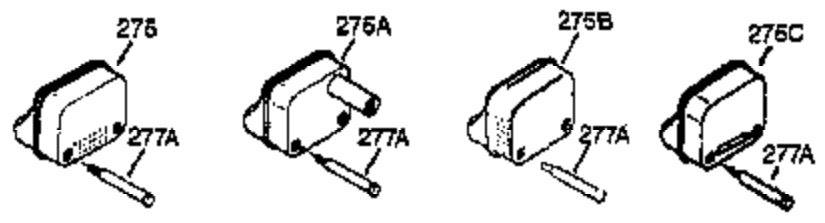

Ref #	Part Number	Qty	Description
	1 xxxxx	1	Cylinder (Order S/B if replacement is needed)
16B	490291A	1	Air Vane
19	570707	1	Extension Spring
24	530110	1	Ball Bearing
29	530150	1	Needle Bearing & Liner Set (37 Needle s)
29A	530104A	1	Cartridge Bearing
30	290602	1	Crankshaft
33A	570644	1	Cover Plate
34A	650579	4	Screw, Torx T-25, 10-24 x 1/2"
41	310283A	1	Piston & Pin Ass'y. (Incl. 43)
42	310190	2	Ring Set
43	310167	2	Piston Pin Retaining Ring
45	310235B	1	Connecting Rod Ass'y. (Incl. 29, 29A, & 46)
46	650633	4	Connecting Rod Bolt
69	510292A	1	* Cylinder Cover Gasket
69A	510323A	1	* Cover Plate Gasket
75	510319	2	Oil Seal
77	530105	1	Cartridge Bearing
89A	611032	1	Adapter Sleeve
90	611066	1	Flywheel
92	650815	1	Belleville Washer
93	650390	1	Flywheel Nut
100	34443A	1	Solid State Ignition (Incl. 101)
101	610118	1	Spark Plug Cover
103	650814	2	Screw, Torx T-15, 10-24 x 1"
105A	650796	4	Stud
119	510274A	1	* Cylinder Head Gasket
120	250240B	1	Cylinder Head
131	650477	5	Screw, Torx T-30, 1/4-20 x 3/4"
135	611049	1	Resistor Spark Plug (RCJ8Y)
163	650838	1	Washer
169	510325A	1	* Compression Release Cover Gasket
172A	570708	1	Compression Release Cover
174	650579	1	Screw, Torx T-25, 10-24 x 1/2"
177	650959	2	Screw, 5/32 Allen, 1/4-20 x 1"
184	510326A	2	* Carburetor Gasket
186	490322	1	Governor Link
187	570438A	1	Spacer
216	570645	1	R.P.M. Adjusting Lever
239	35815	1	Air Cleaner Gasket
257	650911	4	Screw, Torx T-30, 1/4-20 x 5/8"
258	350422	1	Blower Housing Base (Incl. 75)
260	350437	1	Blower Housing
261	650737	4	Screw, 1/4-20 x 1/2"
274	510346A	1	* Exhaust Gasket
277	650869	2	Screw, 1/4-20 x 2-3/4"
285	590551	1	Starter Cup
287	650926	3	Screw, 8-32 x 21/64"
325	29443	1	Wire Clip
330	611153	1	Wire Harness
370	35977	1	Instruction Decal
380	632641	1	Carburetor (Incl. 184)
390	590652	1	Rewind Starter
400	510324B	1	* Gasket Set (Incl. items marked PK i n notes) Incl. (1) each of part #'s 510207A, 510274A, 510292A, 510323A, 510325A, 510326A, 510346A, and (2) of part # 510110A