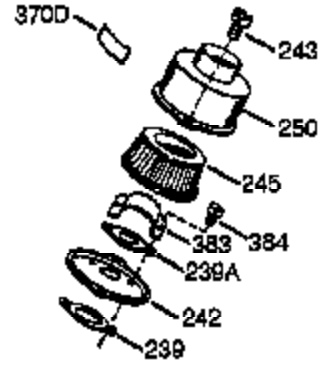

Ref #	Part Number	Qty	Description
	1 xxxxx	1	Cylinder (Order S/B if replacement is needed)
16B	490291A	1	Air Vane
19	570707	1	Extension Spring
24	530110	1	Ball Bearing
29	530150	1	Needle Bearing & Liner Set (37 Needle s)
29A	530104A	1	Cartridge Bearing
30	290602	1	Crankshaft
33A	570644	1	Cover Plate
34A	650579	4	Screw, Torx T-25, 10-24 x 1/2"
41	310283A	1	Piston & Pin Ass'y. (Incl. 43)
42	310190	2	Ring Set
43	310167	2	Piston Pin Retaining Ring
45	310235B	1	Connecting Rod Ass'y. (Incl. 29, 29A, & 46)
46	650633	4	Connecting Rod Bolt
69	510292A	1	* Cylinder Cover Gasket
69A	510323A	1	* Cover Plate Gasket
75	510319	2	Oil Seal
77	530105	1	Cartridge Bearing
89A	611032	1	Adapter Sleeve
90	611112	1	Flywheel
92	650815	1	Belleville Washer
93	650390	1	Flywheel Nut
100	34443A	1	Solid State Ignition (Incl. 101)
101	610118	1	Spark Plug Cover
103	650814	2	Screw, Torx T-15, 10-24 x 1"
105A	650796	4	Stud
119	510274A	1	* Cylinder Head Gasket
120	250240B	1	Cylinder Head
131	650477	5	Screw, Torx T-30, 1/4-20 x 3/4"
135	611049	1	Resistor Spark Plug (RCJ8Y)
163	650838	1	Washer
169	510325A	1	* Compression Release Cover Gasket
172A	570708	1	Compression Release Cover
174	650579	1	Screw, Torx T-25, 10-24 x 1/2"
177	650959	2	Screw, 5/32 Allen, 1/4-20 x 1"
184	510326A	2	* Carburetor Gasket
186	490322	1	Governor Link
187	570438A	1	Spacer
216	570645	1	R.P.M. Adjusting Lever
239	35815	1	Air Cleaner Gasket
257	650911	4	Screw, Torx T-30, 1/4-20 x 5/8"
258	350396	1	Blower Housing Base (Incl. 75)
260	350445	1	Blower Housing
261	650737	4	Screw, 1/4-20 x 1/2"
274	510346A	1	* Exhaust Gasket
277	650869	2	Screw, 1/4-20 x 2-3/4"
285	590551	1	Starter Cup
287	650926	3	Screw, 8-32 x 21/64"
325	29443	1	Wire Clip
330	611153	1	Wire Harness
370	35977	1	Instruction Decal
380	632641	1	Carburetor (Incl. 184)
390	590652	1	Rewind Starter
400	510324B	1	* Gasket Set (Incl. items marked PK i n notes) Incl. (1) each of part #'s 510207A, 510274A, 510292A, 510323A, 510325A, 510326A, 510346A, and (2) of part # 510110A