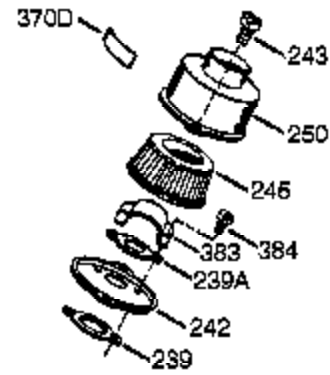

Ref #	Part Number	Qty	Description
	1 0	1	Cylinder (Order S/B if replacement is needed)
16B	490291A	1	Air Vane
19	570707	1	Extension Spring
24	530110	1	Ball Bearing
29A	530104A	1	Cartridge Bearing
29	530150	1	Needle Bearing & Liner Set (37 Needle s)
30	290609	1	Crankshaft
33A	570644	1	Cover Plate
34A	650579	4	Screw, Torx T-25, 10-24 x 1/2"
41	310283A	1	Piston & Pin Ass'y. (Incl. 43)
42	310289	2	Ring Set
43	310167	2	Piston Pin Retaining Ring
45	310235B	1	Connecting Rod Ass'y. (Incl. 29, 29A, & 46)
46	650633	4	Connecting Rod Bolt
69	510292A	1	* Cylinder Cover Gasket
69A	510323A	1	* Cover Plate Gasket
75	510319	2	Oil Seal
77	530105	1	Cartridge Bearing
89A	611032	1	Adapter Sleeve
90	611066	1	Flywheel
92	650815	1	Belleville Washer
93	650390	1	Flywheel Nut
100	34443B	1	Solid State Ignition (Incl. 101)
101	610118	1	Spark Plug Cover
103	651007	2	Screw, Torx T-15, 10-24 x 15/16"
110	611141	1	Ground Wire
119	510274A	1	* Cylinder Head Gasket
120	250240B	1	Cylinder Head
131	650477	5	Screw, Torx T-30, 1/4-20 x 3/4"
135	611049	1	Resistor Spark Plug (RCJ8Y)
163	650838	1	Washer
169	510325A	1	* Compression Release Cover Gasket
172A	570708	1	Compression Release Cover
174	650579	1	Screw, Torx T-25, 10-24 x 1/2"
177	650959	2	Screw, 5/32 Allen, 1/4-20 x 1"
184	510326A	2	* Carburetor Gasket
186	490322	1	Governor Link
187	570438A	1	Spacer
216	570645	1	R.P.M. Adjusting Lever
239	35815	1	Air Cleaner Gasket
257	650911	4	Screw, Torx T-30, 1/4-20 x 5/8"
258	350422	1	Blower Housing Base (Incl. 75)
260	350454	1	Blower Housing
261	650737	4	Screw, 1/4-20 x 1/2"
274	510207A	1	* Exhaust Gasket
277	650869	2	Screw, 1/4-20 x 2-3/4"
285	590551A	1	Starter Cup
287	650926	3	Screw, 8-32 x 21/64"
325	29443	1	Wire Clip
351	32180C	1	Primer Line
370A	36261	1	Lubrication Decal
370K	36695	1	Starter Decal
380	640092	1	Carburetor (Incl. 184)
390	590743	1	Rewind Starter
400	510324B	1	* Gasket Set (Incl. items marked PK i n notes) Incl. (1) each of part #'s 510207A, 510274A, 510292A, 510323A, 510325A, 510326A, 510346A, and (2) of part # 510110A