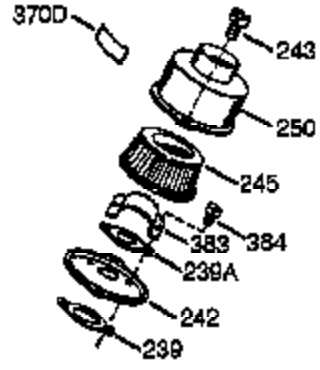

Ref #	Part Number	Qty	Description
239	35815	1	Air Cleaner Gasket
275	390330	1	Muffler (Incl. 274 & 277)
383	570434	1	Spit Cup
384	650431	2	Screw, Torx T-25, 10-32 x 5/8"
420	730227A	1	2-Cycle Oil (8 oz.)