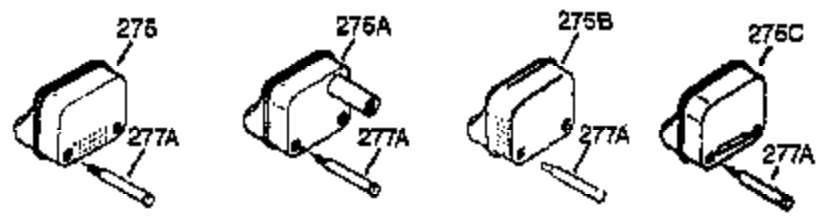

Ref #	Part Number	Qty	Description
239	35815	1	Air Cleaner Gasket
275	390330	1	Muffler (Incl. 274 & 277)
383	570434	1	Spit Cup
384	650431	2	Screw, Torx T-25, 10-32 x 5/8"
420	730227A	1	2-Cycle Oil (8 oz.)