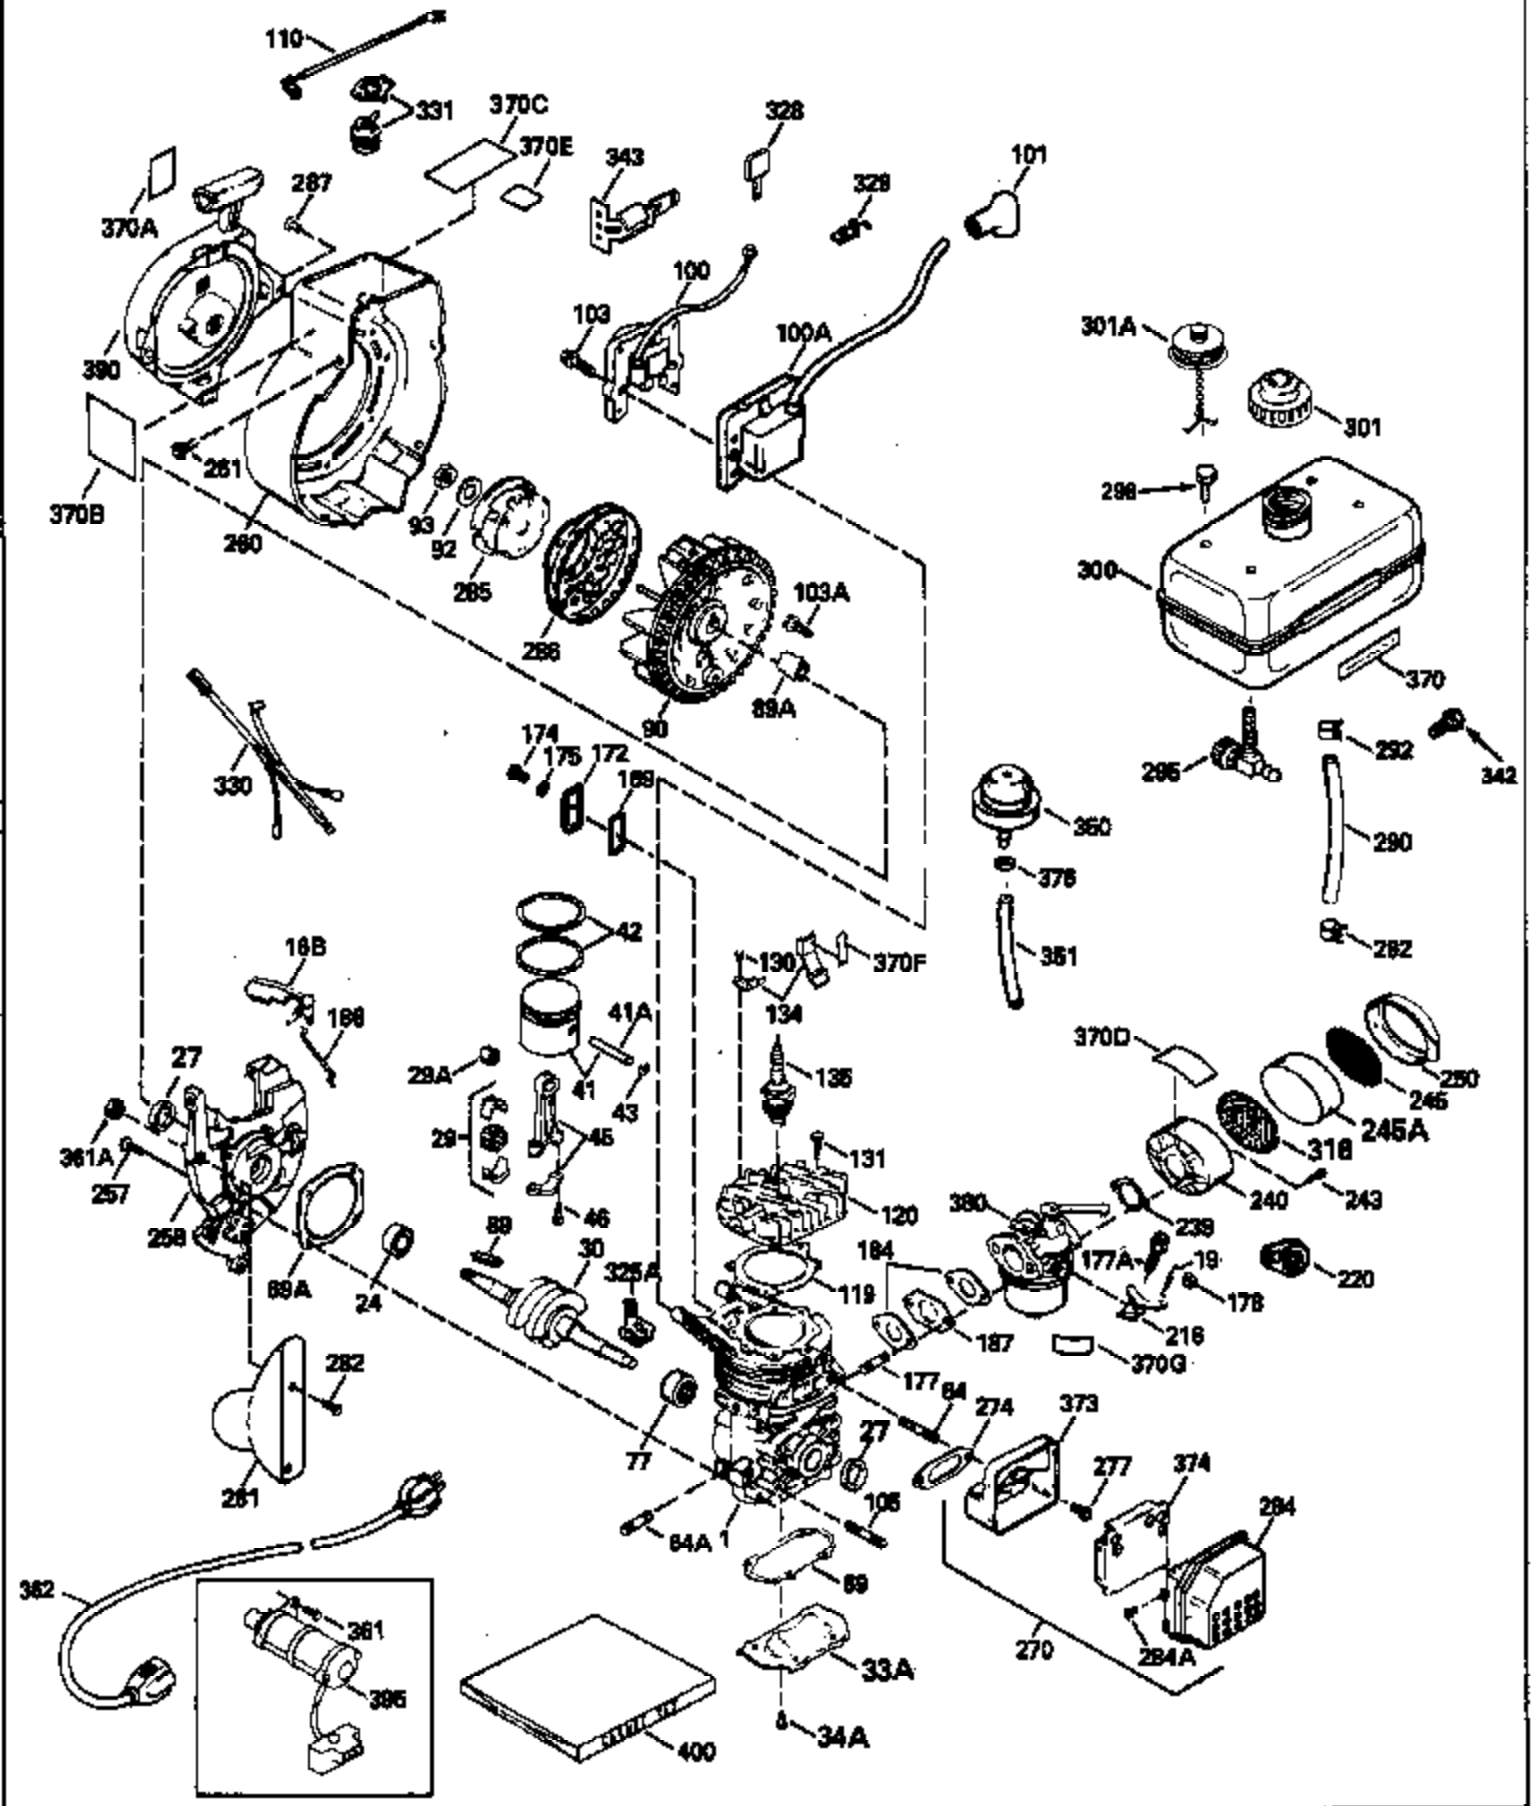

ILLUSTRATION SHOWS TYPICAL PARTS ONLY. ORDER BY PART NUMBER. PARTS NOT LISTED ARE SUPPLIED BY OEM.

Ref #	Part Number	Qty	Description
	1		Cylinder (Order s/b if replacement is req.)
16B	490291A		Air Vane
19	570646		Extension Spring
24	530110		Ball Bearing
27	510319		Oil Seal
29	530150		Needle Bearing & Liner Set (37 needle s)
29A	530104A		Cartridge Bearing
30	290607		Crankshaft
33A	570644		Cover Plate
34A	650579		Screw, Torx T-25, 10-24 x 1/2"
41	310283A		Piston & Pin Assy. (Incl. 43)
42	310190		Ring Set
43	310167		Piston Pin Retaining Ring
45	310235B		Connecting Rod Assy. (Incl. 29, 29A & 46)
46	650633		Connecting Rod Bolt
64	650883		Stud, 1/4-20 x 1-1/8"
69	510323A		* Cover Plate Gasket
69A	510292A		* Cylinder Cover Gasket
77	530105		Cartridge Bearing
89A	611032		Adapter Sleeve
90	611112		Flywheel
92	650815		Belleville Washer
93	650390		Flywheel Nut
100A	34443A		Solid State Ignition (Incl. 101)
101	610118		Spark Plug Cover
103	650814		Screw, Torx T-15, 10-24 x 1"
105	650796		Stud, 5/16-18 x 1-1/4"
119	510274A		* Cylinder Head Gasket
120	250240B		Cylinder Head
131	650477		Screw, Torx T-30, 1/4-20 x 3/4"
135	611049		Resistor Spark Plug (RCJ-8Y)
169	510325A		* Cover Gasket
172	570647		Compression Release Cover
174	650579		Screw, Torx T-25, 10-24 x 1/2"
175	650838		Washer, No. 10
177A	650959		Screw, 1/4-20 x 1"
184	510326A		* Carburetor Gasket
186	490294		Governor Link
187	570438A		Spacer
216	570645		R.P.M. Adjusting Lever
257	650911		Screw, Torx T-30, 1/4-20 x 5/8"
258	350396		Blower Housing Base (Incl. 27)
260	350397		Blower Housing
261	650737		Screw, 1/4-20 x 1/2"
285	590551		Starter Cup
287			Pop Rivet (3/16" dia.)(Purchase local ly)
330	611131A		Wire Harness
350	570629A		Primer Bulb
351	32180C		Primer Line
390	590537		Rewind Starter (Refer to Division 5, Section C, page 25 or Fiche 27A, Grid G-9 for breakdown)
400	510324B		* Gasket Set (Incl. items marked *)