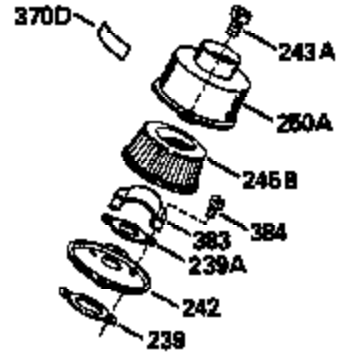

Ref #	Part Number	Qty	Description
	1		Cylinder (Order s/b if replacement is req.)
16B	490291A		Air Vane
19	570646		Extension Spring
24	530110		Ball Bearing
27	510319		Oil Seal
29	530150		Needle Bearing & Liner Set (37 needle s)
29A	530104A		Cartridge Bearing
30	290607		Crankshaft
33A	570644		Cover Plate
34A	650579		Screw, Torx T-25, 10-24 x 1/2"
41	310283A		Piston & Pin Assy. (Incl. 43)
42	310190		Ring Set
43	310167		Piston Pin Retaining Ring
45	310235B		Connecting Rod Assy. (Incl. 29, 29A & 46)
46	650633		Connecting Rod Bolt
64	650883		Stud, 1/4-20 x 1-1/8"
69	510323A		* Cover Plate Gasket
69A	510292A		* Cylinder Cover Gasket
77	530105		Cartridge Bearing
89A	611032		Adapter Sleeve
90	611112		Flywheel
92	650815		Belleville Washer
93	650390		Flywheel Nut
100A	34443A		Solid State Ignition (Incl. 101)
101	610118		Spark Plug Cover
103	650814		Screw, Torx T-15, 10-24 x 1"
105	650796		Stud, 5/16-18 x 1-1/4"
119	510274A		* Cylinder Head Gasket
120	250240B		Cylinder Head
131	650477		Screw, Torx T-30, 1/4-20 x 3/4"
135	611049		Resistor Spark Plug (RCJ-8Y)
169	510325A		* Cover Gasket
172	570647		Compression Release Cover
174	650579		Screw, Torx T-25, 10-24 x 1/2"
175	650838		Washer, No. 10
177A	650959		Screw, 1/4-20 x 1"
184	510326A		* Carburetor Gasket
186	490294		Governor Link
187	570438A		Spacer
216	570645		R.P.M. Adjusting Lever
257	650911		Screw, Torx T-30, 1/4-20 x 5/8"
258	350396		Blower Housing Base (Incl. 27)
260	350397		Blower Housing
261	650737		Screw, 1/4-20 x 1/2"
285	590551		Starter Cup
287			Pop Rivet (3/16" dia.)(Purchase local ly)
330	611131A		Wire Harness
350	570629A		Primer Bulb
351	32180C		Primer Line
390	590537		Rewind Starter (Refer to Division 5, Section C, page 25 or Fiche 27A, Grid G-9 for breakdown)
400	510324B		* Gasket Set (Incl. items marked *)

ILLUSTRATION SHOWS TYPICAL PARTS ONLY. ORDER BY PART NUMBER. PARTS NOT LISTED ARE SUPPLIED BY OEM.