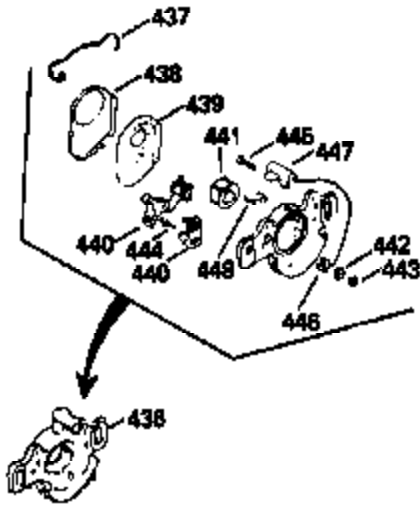

Ref #	Part Number	Qty	Description
	1		Cylinder (Order s/b if replacement is req.)
16B	490291A		Air Vane
19	570646		Extension Spring
24	530110		Ball Bearing
27	510319		Oil Seal
29	530150		Needle Bearing & Liner Set (37 needle s)
29A	530104A		Cartridge Bearing
30	290607		Crankshaft
33A	570644		Cover Plate
34A	650579		Screw, Torx T-25, 10-24 x 1/2"
41	310283A		Piston & Pin Assy. (Incl. 43)
42	310190		Ring Set
43	310167		Piston Pin Retaining Ring
45	310235B		Connecting Rod Assy. (Incl. 29, 29A & 46)
46	650633		Connecting Rod Bolt
64	650883		Stud, 1/4-20 x 1-1/8"
69	510323A		* Cover Plate Gasket
69A	510292A		* Cylinder Cover Gasket
77	530105		Cartridge Bearing
89A	611032		Adapter Sleeve
90	611112		Flywheel
92	650815		Belleville Washer
93	650390		Flywheel Nut
100A	34443A		Solid State Ignition (Incl. 101)
101	610118		Spark Plug Cover
103	650814		Screw, Torx T-15, 10-24 x 1"
105	650796		Stud, 5/16-18 x 1-1/4"
119	510274A		* Cylinder Head Gasket
120	250240B		Cylinder Head
131	650477		Screw, Torx T-30, 1/4-20 x 3/4"
135	611049		Resistor Spark Plug (RCJ-8Y)
169	510325A		* Cover Gasket
172	570647		Compression Release Cover
174	650579		Screw, Torx T-25, 10-24 x 1/2"
175	650838		Washer, No. 10
177A	650959		Screw, 1/4-20 x 1"
184	510326A		* Carburetor Gasket
186	490294		Governor Link
187	570438A		Spacer
216	570645		R.P.M. Adjusting Lever
257	650911		Screw, Torx T-30, 1/4-20 x 5/8"
258	350396		Blower Housing Base (Incl. 27)
260	350397		Blower Housing
261	650737		Screw, 1/4-20 x 1/2"
285	590551		Starter Cup
287			Pop Rivet (3/16" dia.)(Purchase local ly)
330	611131A		Wire Harness
350	570629A		Primer Bulb
351	32180C		Primer Line
390	590537		Rewind Starter (Refer to Division 5, Section C, page 25 or Fiche 27A, Grid G-9 for breakdown)
400	510324B		* Gasket Set (Incl. items marked *)

ILLUSTRATION SHOWS TYPICAL PARTS ONLY. ORDER BY PART NUMBER. PARTS NOT LISTED ARE SUPPLIED BY OEM.