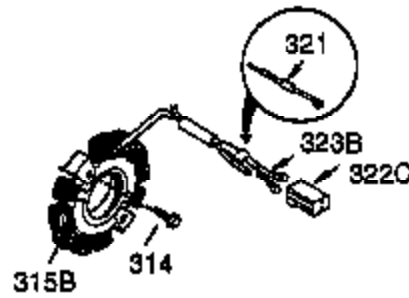

Ref #	Part Number	Qty	Description
5	30969	1	Extension Cap
92	650880	1	Lock Washer
93	650881	1	Flywheel Nut
130C	650694A	3	Screw, 5/16-18 x 2"
285	35985B	1	Starter Cup
287	29752	4	Nut & Lock Washer, 1/4-28
314	650873	2	Screw, 1/4-20 x 3/4"
321	611161	1	Diode
322	611142	1	Connector Body
323	611118	2	Terminal
355	590574	1	Starter Handle (Mitten Grip)
370I	37119	1	Warning Decal
390	590749	1	Rewind Starter (NOTE: This engine could have been built with 590733 starter.)