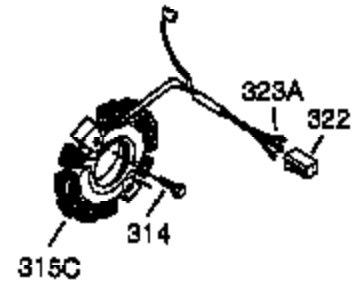

Ref #	Part Number	Qty	Description
5	30969	1	Extension Cap
92	650880	1	Lock Washer
93	650881	1	Flywheel Nut
130C	650694A	3	Screw, 5/16-18 x 2"
285	35985B	1	Starter Cup
287	29752	4	Nut & Lock Washer, 1/4-28
314	650873	2	Screw, 1/4-20 x 3/4"
321	611161	1	Diode
322	611142	1	Connector Body
323	611118	2	Terminal
355	590574	1	Starter Handle (Mitten Grip)
370I	37119	1	Warning Decal
390	590749	1	Rewind Starter (NOTE: This engine could have been built with 590733 starter.)