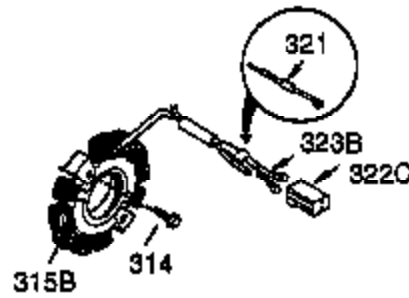

Ref #	Part Number	Qty	Description
5	30969	1	Extension Cap
92	650880	1	Belleville Washer
93	650881	1	Flywheel Nut
130C	650694A	3	Screw, 5/16-18 x 2"
285	35985B	1	Starter Cup
287	29752	4	Nut & Lock Washer, 1/4-28
314	650873	1	Screw, 1/4-20 x 3/4"
323	611118	1	Terminal
355	590574	1	Starter Handle
390	590749	1	Recoil Starter (NOTE: This engine could have been built with 590733 starter.)