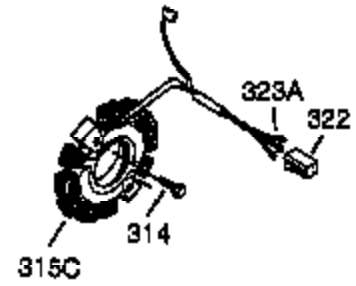

Ref #	Part Number	Qty	Description
5	30969	1	Extension Cap
92	650880	1	Belleville Washer
93	650881	1	Flywheel Nut
130C	650694A	3	Screw, 5/16-18 x 2"
285	35985B	1	Starter Cup
287	29752	4	Nut & Lock Washer, 1/4-28
314	650873	1	Screw, 1/4-20 x 3/4"
323	611118	1	Terminal
355	590574	1	Starter Handle
390	590749	1	Recoil Starter (NOTE: This engine could have been built with 590733 starter.)