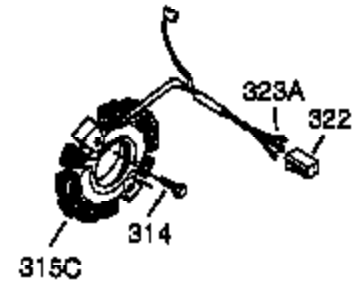

Ref #	Part Number	Qty	Description
5	30969	1	Extension Cap
92	650880	1	Belleville Washer
93	650881	1	Flywheel Nut
130C	650713	2	Screw, 5/16-18 x 5/8"
285	35985B	1	Starter Cup
287	29752	4	Nut & Lock Washer, 1/4-28
314	650873	2	Screw, 1/4-20 x 3/4"
323	611118	1	Terminal
355	590574	1	Starter Handle (Mitten Grip)
370I	34414	1	Warning Decal
390	590733	1	Starter Recoil (Note: This engine could have been built with 590749 starter.)