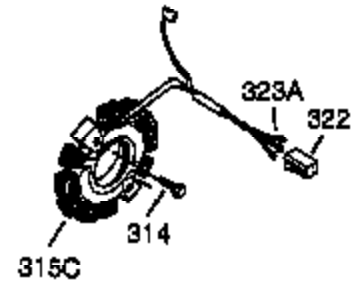

Ref #	Part Number	Qty	Description
5	30969	1	Extension Cap
62	650760	1	Screw, 8-32 x 3/8"
63	28545	1	Grommet
92	650880	1	Washer Flywheel
93	650881	1	Flywheel Nut
129	650727	2	Screw, 5/16-18 x 1-3/4"
131A	650713	2	Screw, 5/16-18 x 5/8"
131	650694A	3	Screw, 5/16-18 x 2"
285	35985B	1	Starter Cup
287	29752	4	Nut & Lock Washer, 1/4-28
314	650873	1	Screw, 1/4-20 x 3/4"
323	611118	1	Terminal
327	35392	1	Starter Plug
355	590574	1	Starter Handle
390	590733	1	Starter Recoil