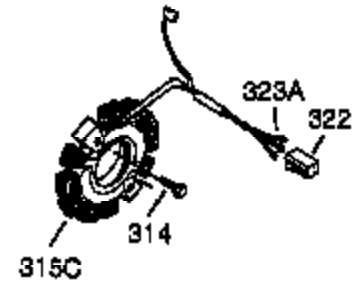

Ref #	Part Number	Qty	Description
287	29752	4	Nut & Lock Washer, 1/4-28
290	29774	1	Fuel Line
291	30705	1	Fuel Line
292	26460	6	Fuel Line Clamp
295	35857	1	Fuel Shut-Off Valve
298	650665	2	Screw, 1/4-15 x 3/4"
300	34156A	1	Fuel Tank (Incl. 292 & 301)
301	36246	1	Fuel Cap Ass'y
305	35554	1	Oil Fill Tube
307	35499	1	"O" Ring
308	35540	1	Fill Tube Clip
310	36205	1	Dipstick
315	611111	1	Alternator Coil (18 Watt) (Incl. 323)
323	611118	1	Terminal
325	29443	1	Wire Clip
335	35058	1	Carburetor Cover (Black)
336	650765	1	Screw, 10-32 x 1/2"
338	28942	2	Screw, 10-32 x 3/8"
340	34154	1	Fuel Tank Bracket
341	34155	1	Fuel Tank Bracket
342	650561	1	Screw, 1/4-20 x 5/8"
350	570682		Primer Ass'y
351	32180C	1	Primer Line
355	590574	1	Starter Handle (Mitten Grip)
364	33377	1	Carburetor Cover Bracket
365	650767	2	Screw, 8-32 x 27/64"
370K	36695	1	Starter Decal
370H	36550	1	Control Decal
370	36261	1	Identification Decal
380	640054	1	Carburetor (Incl. 184)
390	590733	1	Starter Recoil (NOTE: This engine could have been built with 590749 starter.)
396	33329D	1	Electric Starter Motor (110 Volt)(Optional)
400	36452A	1	* Gasket Set (Incl. items marked PK in notes) Incl. part #'s 27272A (1), 27896A (2), 27915A (1), 29673 (1), 29673 (1), 33263 (1), 33629 (1), 34698A (1) 35262A (1), 35317 (1), 36451 (1)
420	730226	1	SAE 5W30 4-Cycle Engine Oil (Quart)