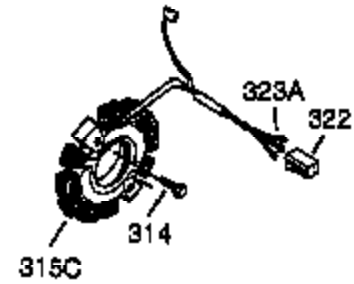

Ref #	Part Number	Qty	Description
5	30969	1	Extension Cap
62	650760	1	Screw, 8-32 x 3/8"
63	28545	1	Grommet
92	650880	1	Washer Flywheel
93	650881	1	Flywheel Nut
129	650727	2	Screw, 5/16-18 x 1-3/4"
131A	650713	2	Screw, 5/16-18 x 5/8"
131	650694A	3	Screw, 5/16-18 x 2"
285	35985B	1	Starter Cup
287	29752	4	Nut & Lock Washer, 1/4-28
314	650873	1	Screw, 1/4-20 x 3/4"
323	611118	1	Terminal
327	35392	1	Starter Plug
355	590574	1	Starter Handle
390	590733	1	Starter Recoil