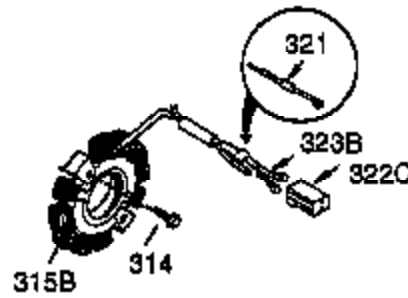

Ref #	Part Number	Qty	Description
5	30969	1	Extension Cap
62	650760	1	Screw, 8-32 x 3/8"
63	28545	1	Grommet
92	650880	1	Washer Flywheel
93	650881	1	Flywheel Nut
129	650727	2	Screw, 5/16-18 x 1-3/4"
131A	650713	2	Screw, 5/16-18 x 5/8"
131	650694A	3	Screw, 5/16-18 x 2"
285	35985B	1	Starter Cup
287	29752	4	Nut & Lock Washer, 1/4-28
314	650873	1	Screw, 1/4-20 x 3/4"
323	611118	1	Terminal
355	590574	1	Starter Handle
390	590733	1	Starter Recoil