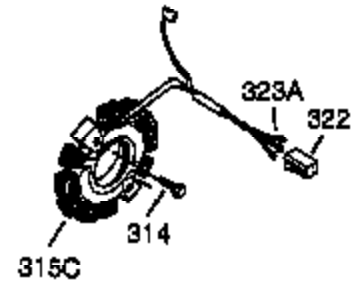

Ref #	Part Number	Qty	Description
5	30969	1	Extension Cap
62	650760	1	Screw, 8-32 x 3/8"
63	28545	1	Grommet
92	650880	1	Washer Flywheel
93	650881	1	Flywheel Nut
129	650727	2	Screw, 5/16-18 x 1-3/4"
131A	650713	2	Screw, 5/16-18 x 5/8"
131	650694A	3	Screw, 5/16-18 x 2"
285	35985B	1	Starter Cup
287	29752	4	Nut & Lock Washer, 1/4-28
314	650873	1	Screw, 1/4-20 x 3/4"
323	611118	1	Terminal
355	590574	1	Starter Handle
390	590733	1	Starter Recoil