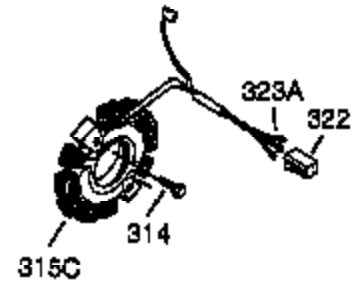

Ref #	Part Number	Qty	Description
5	30969	1	Extension Cap
92	650880	1	Belleville Washer
93	650881	1	Flywheel Nut
130C	650694A	3	Screw, 5/16-18 x 2"
285	35985B	1	Starter Cup
287	29752	4	Nut & Lock Washer, 1/4-28
314	650873	1	Screw, 1/4-20 x 3/4"
323	611118	1	Terminal
355	590574	1	Starter Handle (Mitten Grip)
370I	34414	1	Warning Decal
390	590733	1	Recoil Starter (NOTE: This engine could have been built with 590749 starter.)