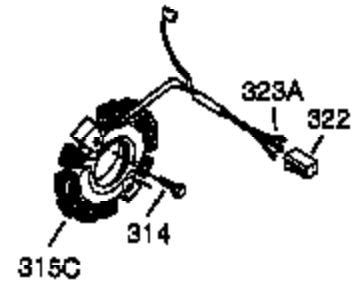

Ref #	Part Number	Qty	Description
5	30969	1	Extension Cap
92	650880	1	Lock Washer
93	650881	1	Flywheel Nut
130C	650694A	3	Screw, 5/16-18 x 2"
285	35985B	1	Starter Cup
287	29752	4	Nut & Lock Washer, 1/4-28
314	650873	2	Screw, 1/4-20 x 3/4"
322	610921	1	Connector Body
322A	610824	1	Connector Body
323	610922	1	Terminal
355	590574	1	Starter Handle (Mitten Grip)
370J	35703	1	Throttle Decal
370I	34414	1	Warning Decal
390	590733	1	Rewind Starter (NOTE: This engine could have been built with 590749 starter.)